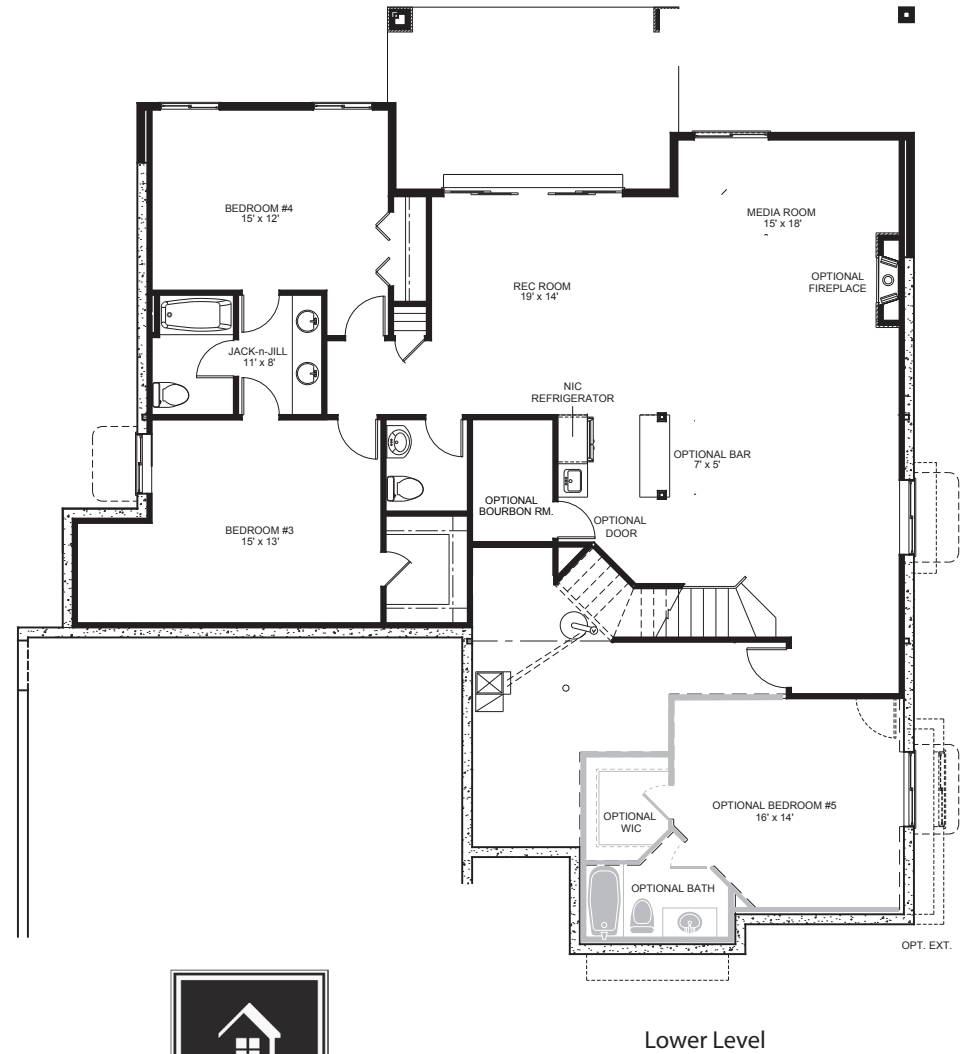

THE SILVERTON | FARMHOUSE

Total Square Feet (standard finish): 4,682
Main Level with 2' Extension and Bath Cantilever: 2383
Basement: Standard: 2337
Basement with 2' Extension: 2366

THE SILVERTON | FARMHOUSE

WWW.GOETZMANNHOMES.COM

Artist conception. All plans, features and specifications are subject to change without notification. Measurements are approximate and may vary. December 2022.