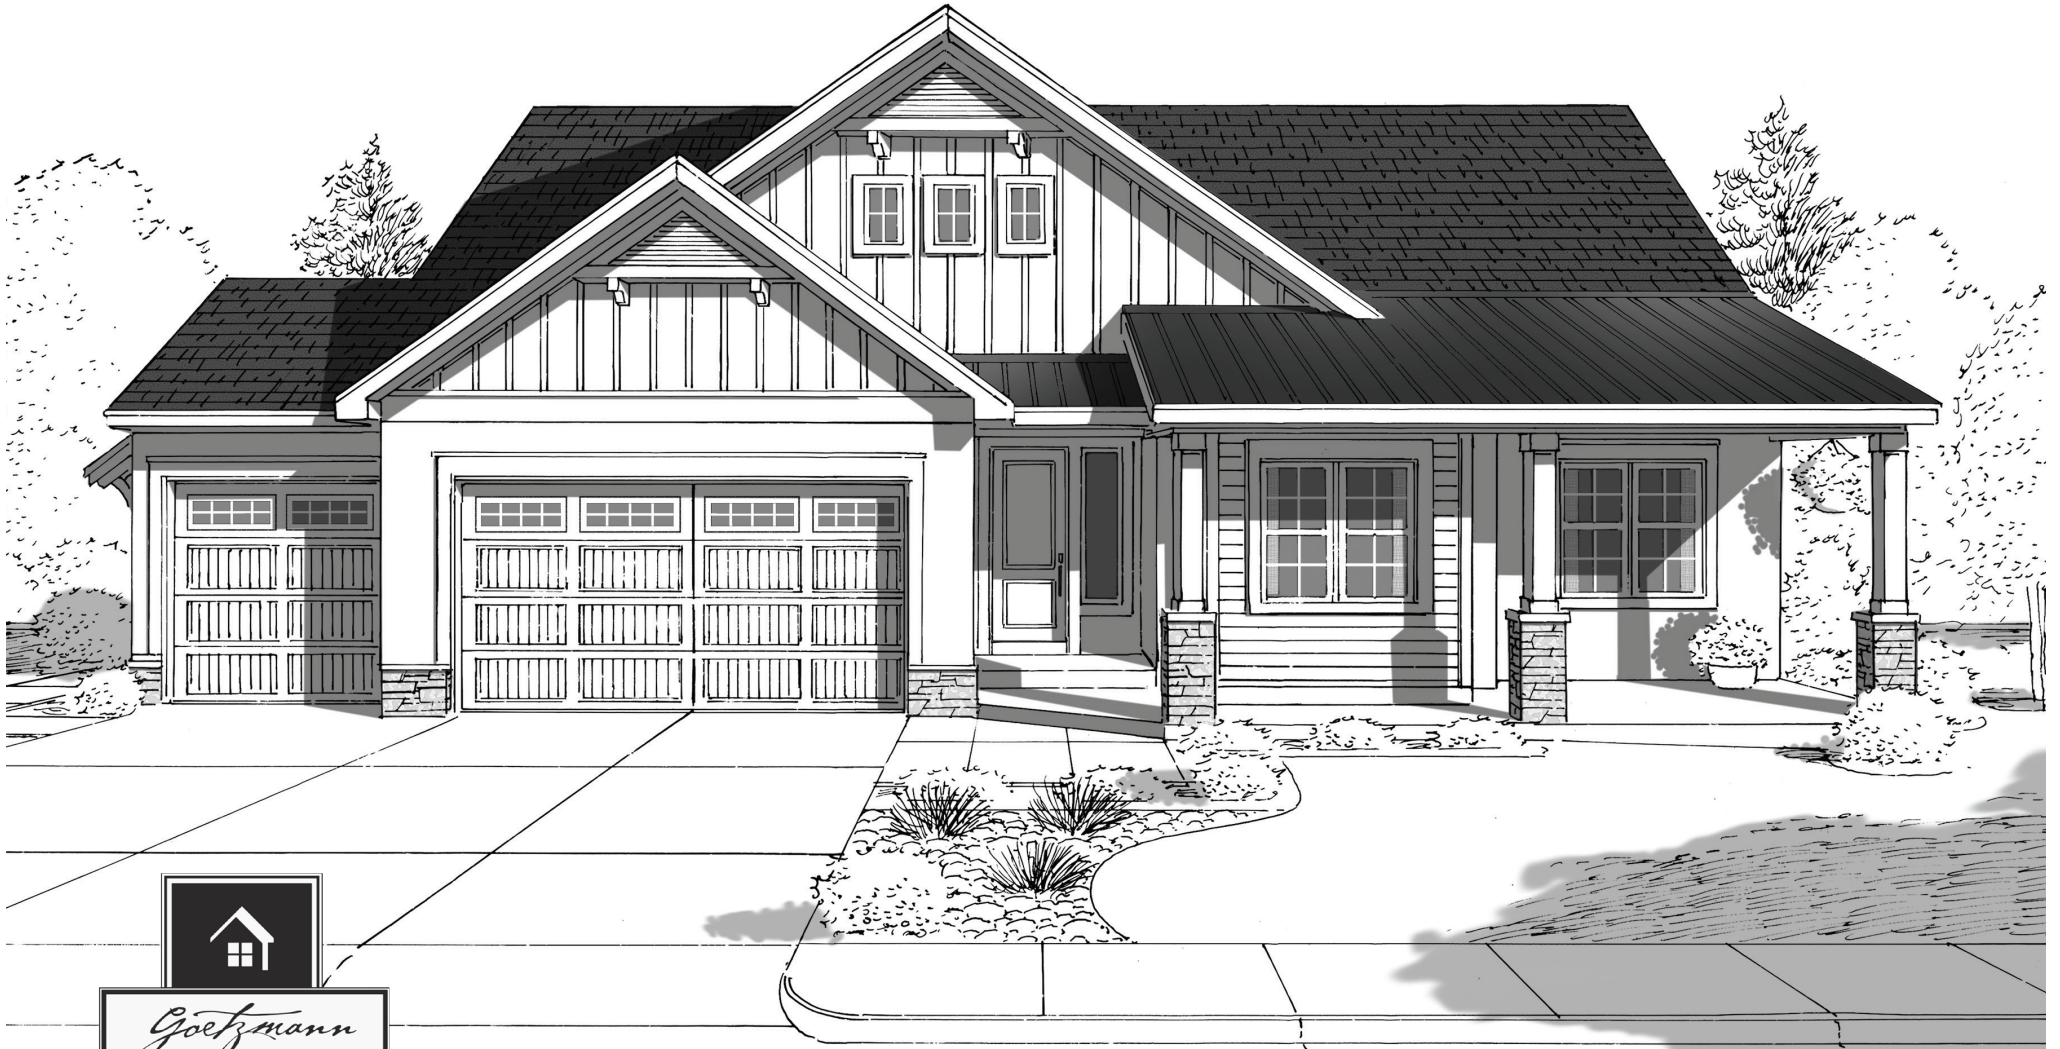

THE SILVERTON | FARMHOUSE

Total Square Feet (standard finish): 4,682
Main Level with 2' Extension and Bath Cantilever: 2383
Basement: Standard: 2337
Basement with 2' Extension: 2366

THE SILVERTON | FARMHOUSE

WWW.GOETZMANNHOMES.COM

Artist conception. All plans, features and specifications are subject to change without notification. Measurements are approximate and may vary. December 2022.