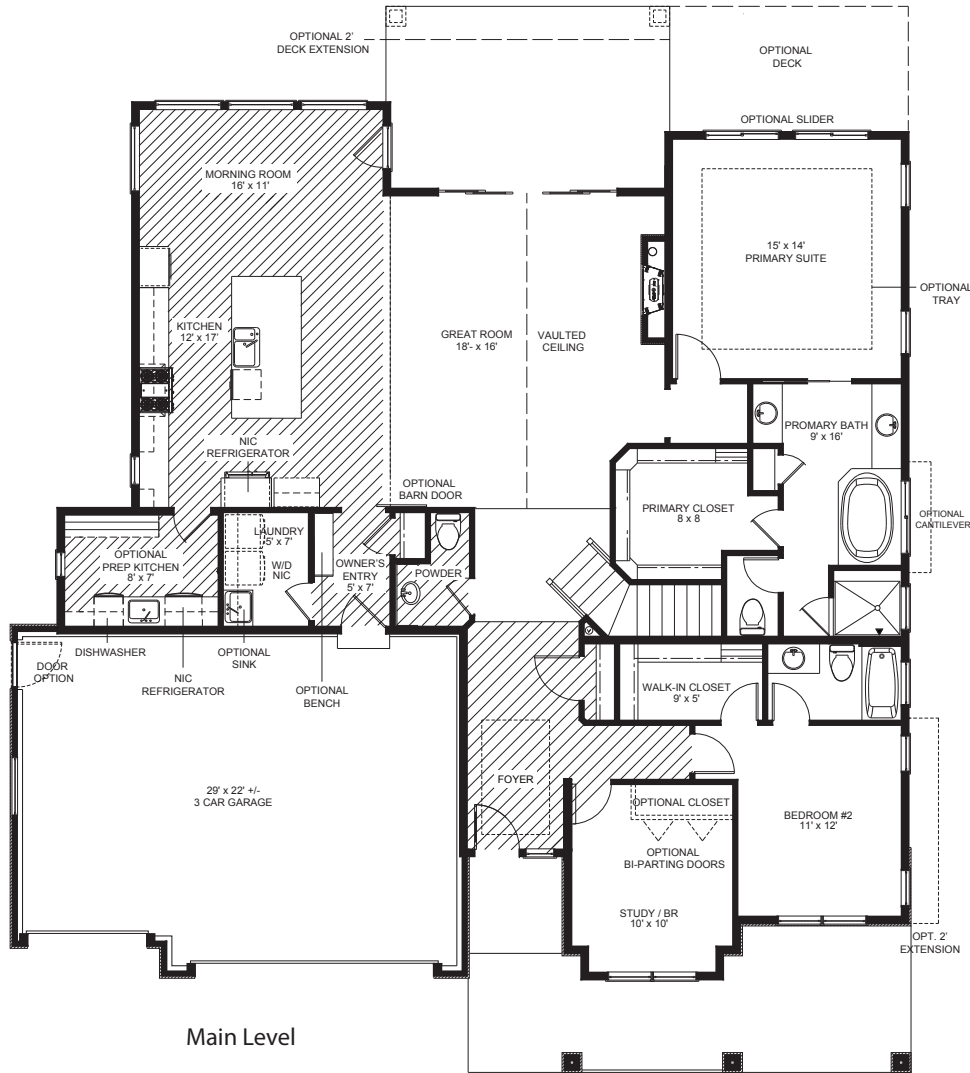

THE SILVERTON | FARMHOUSE

Total Square Feet (standard finish): 4,682
Main Level with 2' Extension and Bath Cantilever: 2383
Basement: Standard: 2337
Basement with 2' Extension: 2366

THE SILVERTON | FARMHOUSE

WWW.GOETZMANNHOMES.COM

Artist conception. All plans, features and specifications are subject to change without notification. Measurements are approximate and may vary. December 2022.