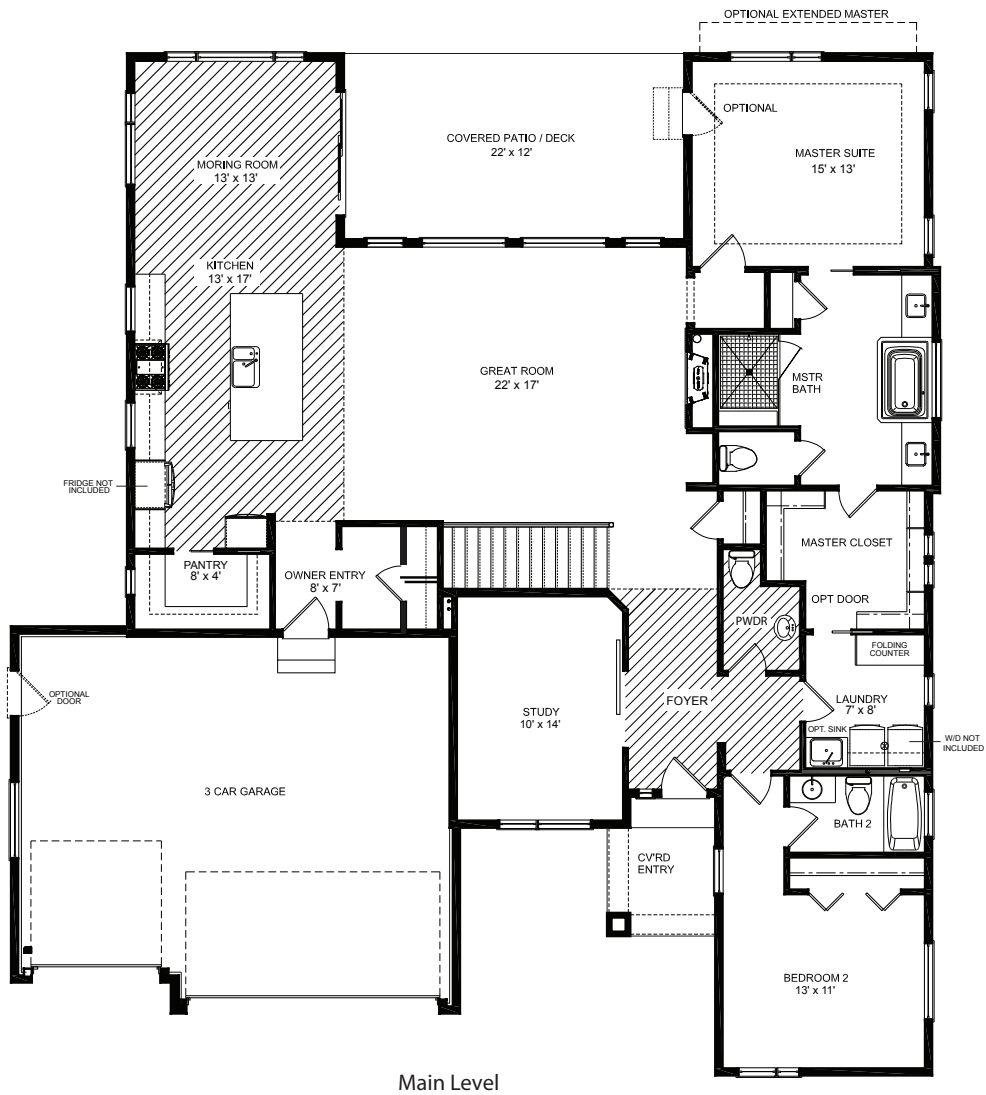

**THE CRESTONE**

**CRAFTSMAN**

4591 Total Square Feet

Main Level Finished: 2,299

Basement Total: 2,292

Basement Level Finished: 1,673

*Goetzmann*

HOMES

# THE CRESTONE | CRAFTSMAN

WWW.GOETZMANNHOMES.COM

Marketed by:  
The KBlue Team at

**THE CRESTONE**

**PRAIRIE**

4591 Total Square Feet  
Main Level Finished: 2,299  
Basement Total: 2,292  
Basement Level Finished: