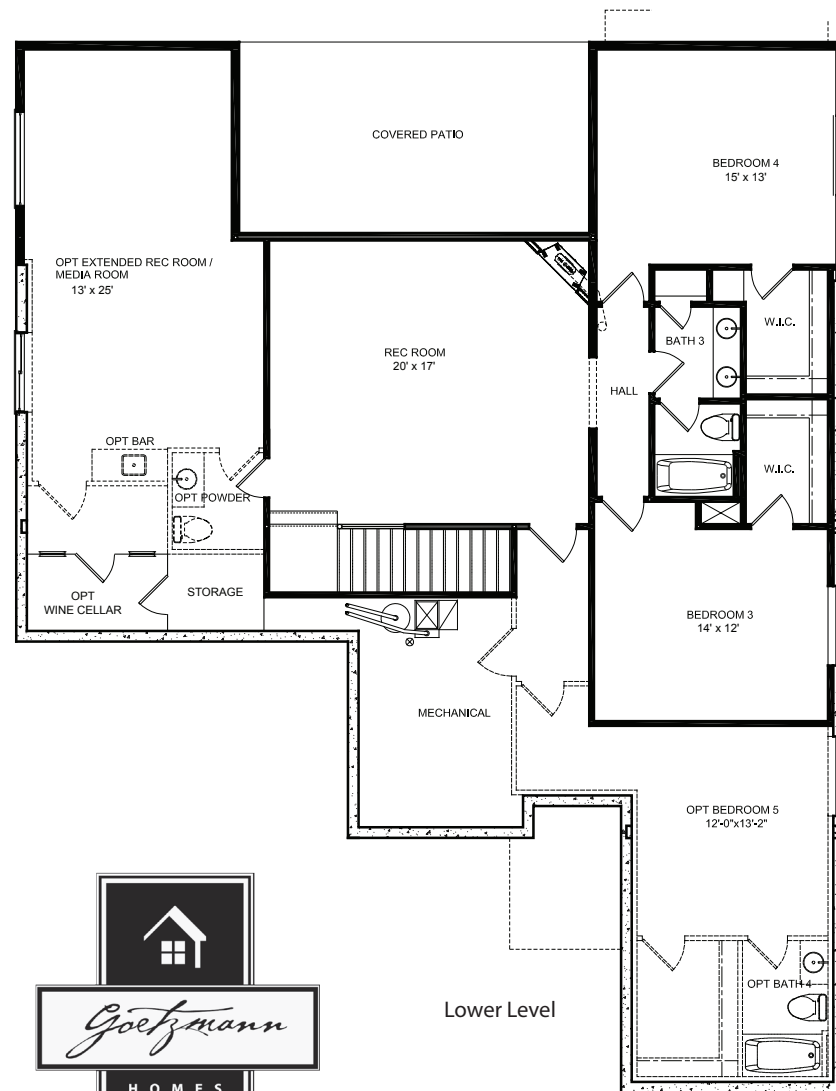

**THE CRESTONE**

**CRAFTSMAN**

4591 Total Square Feet

Main Level Finished: 2,299

Basement Total: 2,292

Basement Level Finished: 1,673

*Goetzmann*

HOMES

# THE CRESTONE | CRAFTSMAN

WWW.GOETZMANNHOMES.COM

Marketed by:  
The KBlue Team at

**THE CRESTONE**

**PRAIRIE**

4591 Total Square Feet  
Main Level Finished: 2,299  
Basement Total: 2,292  
Basement Level Finished: