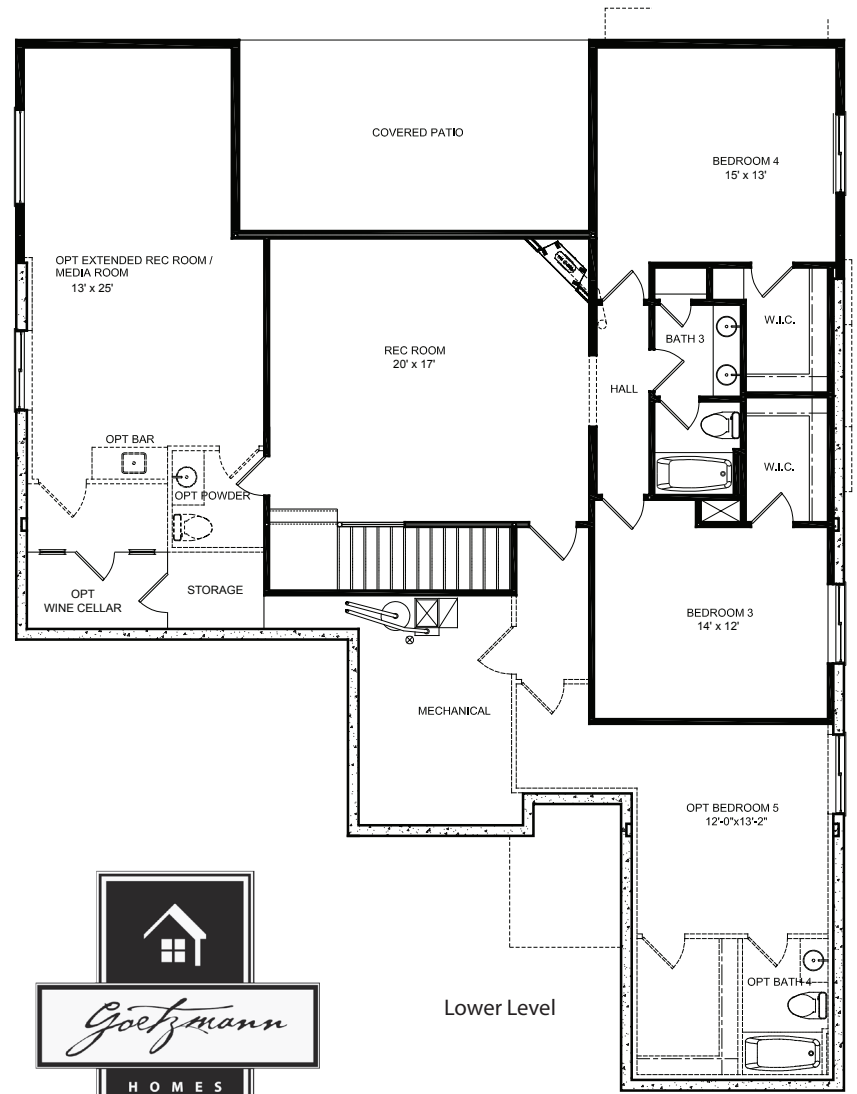

THE CRESTONE | PRAIRIE

WWW.GOETZMANNHOMES.COM

Marketed by:
The KBlue Team at