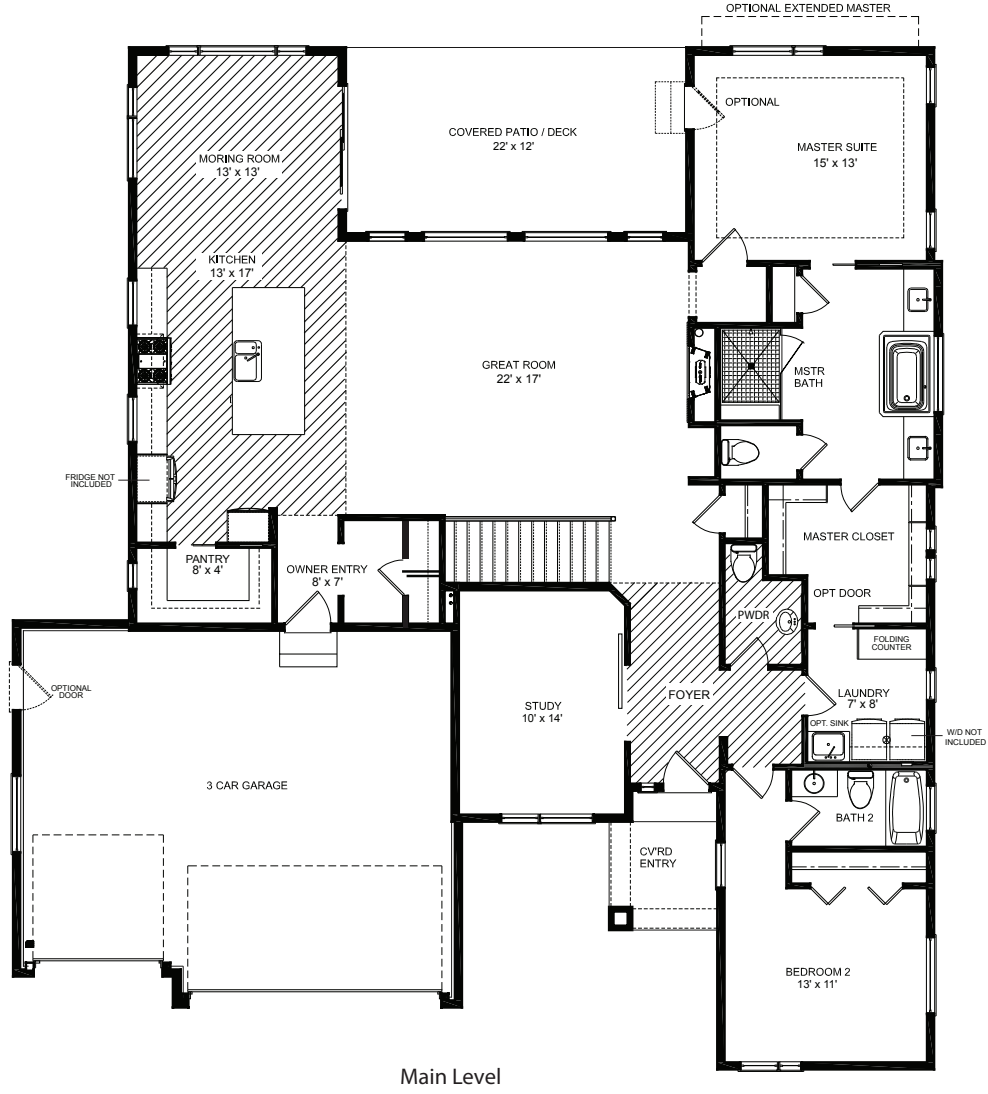

THE CRESTONE | PRAIRIE

WWW.GOETZMANNHOMES.COM

Marketed by:
The KBlue Team at