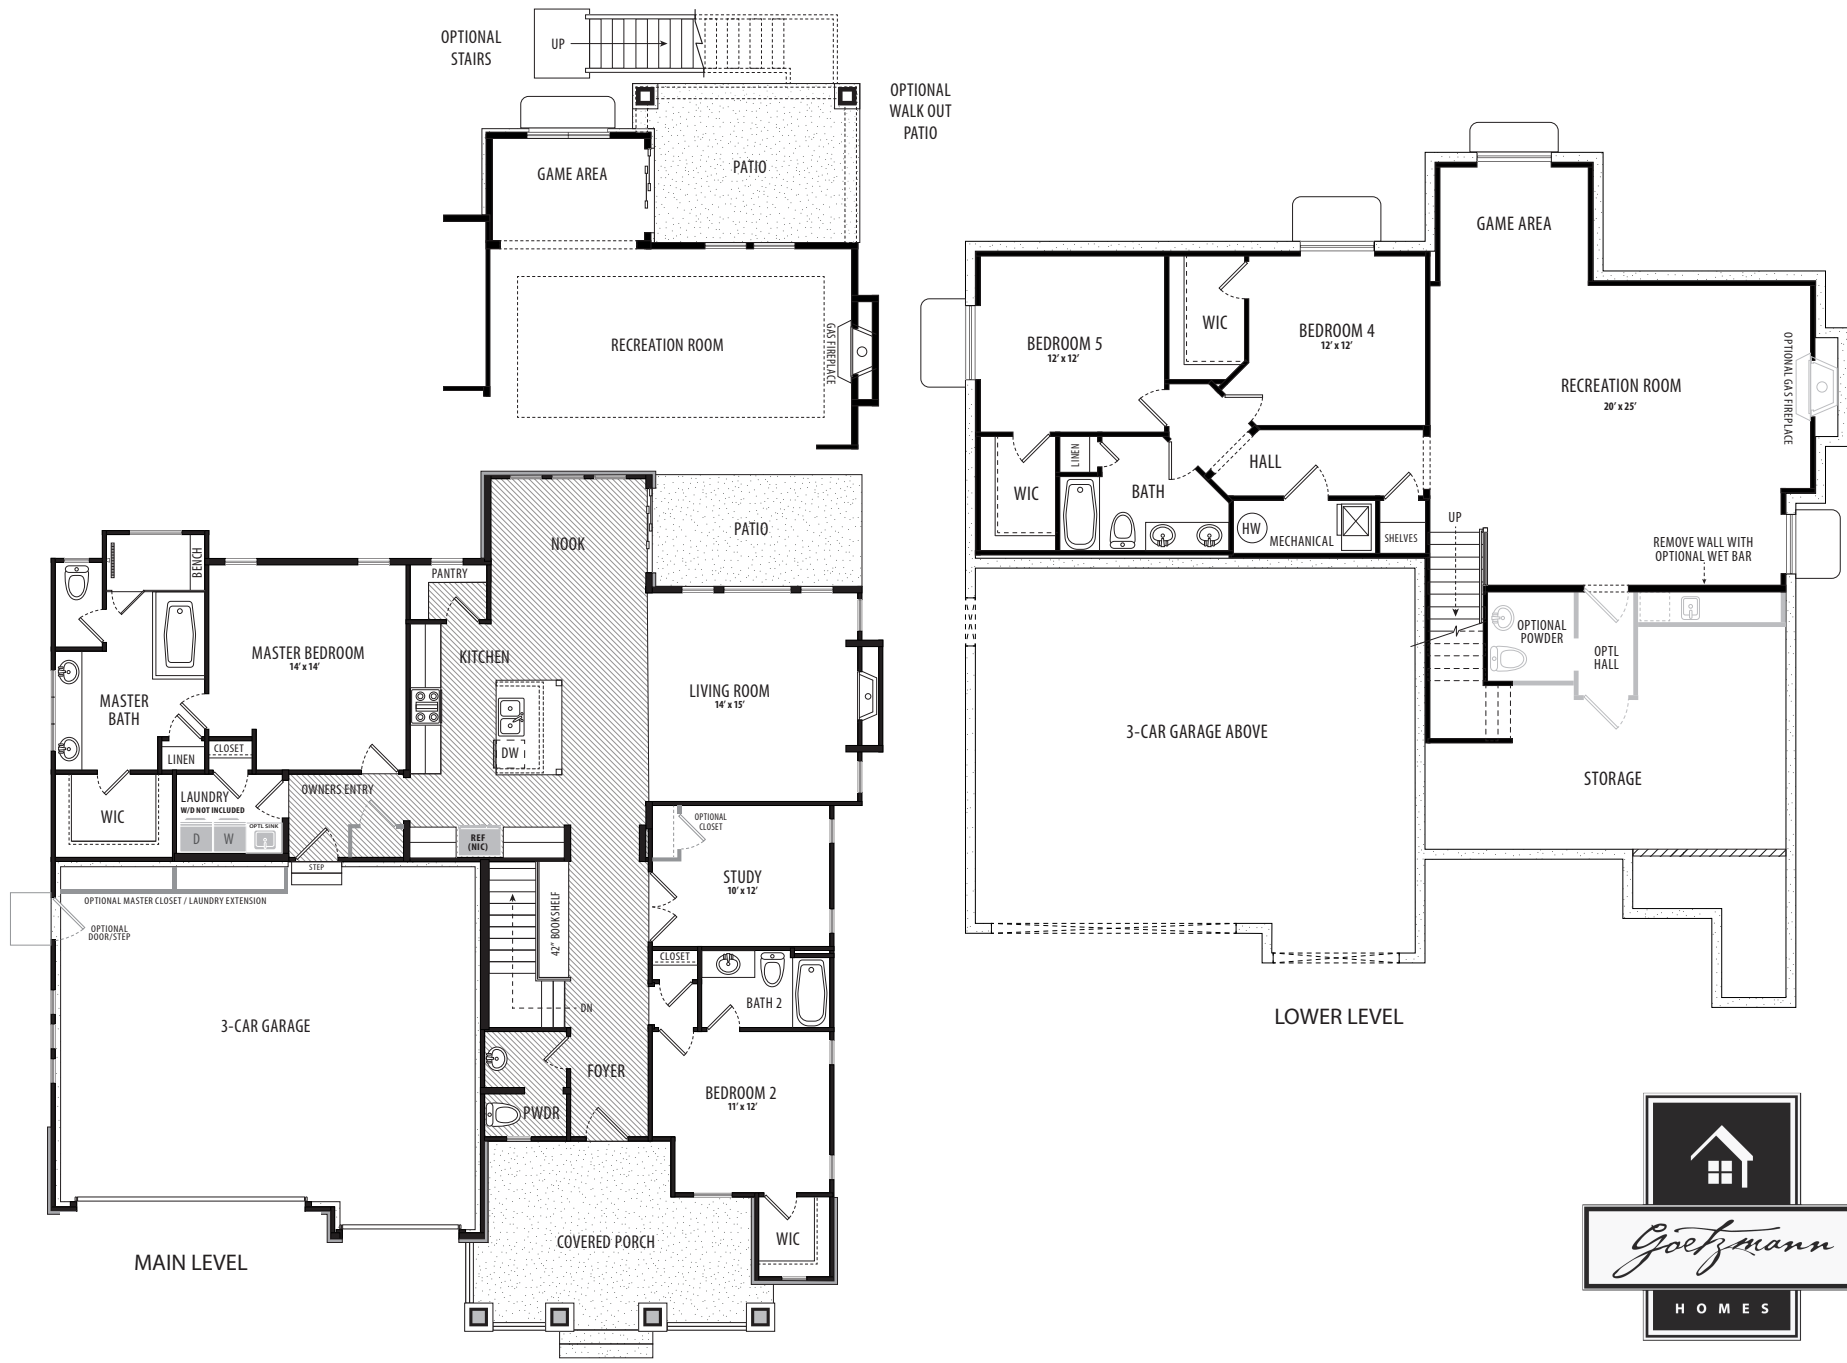

THE DILLON | CRAFTSMAN

WWW.GOETZMANNHOMES.COM

Artist conception. All plans, features and specifications are subject to change without notification. Measurements are approximate and may vary. May 2018.
Refrigerator, washer, dryer not included.