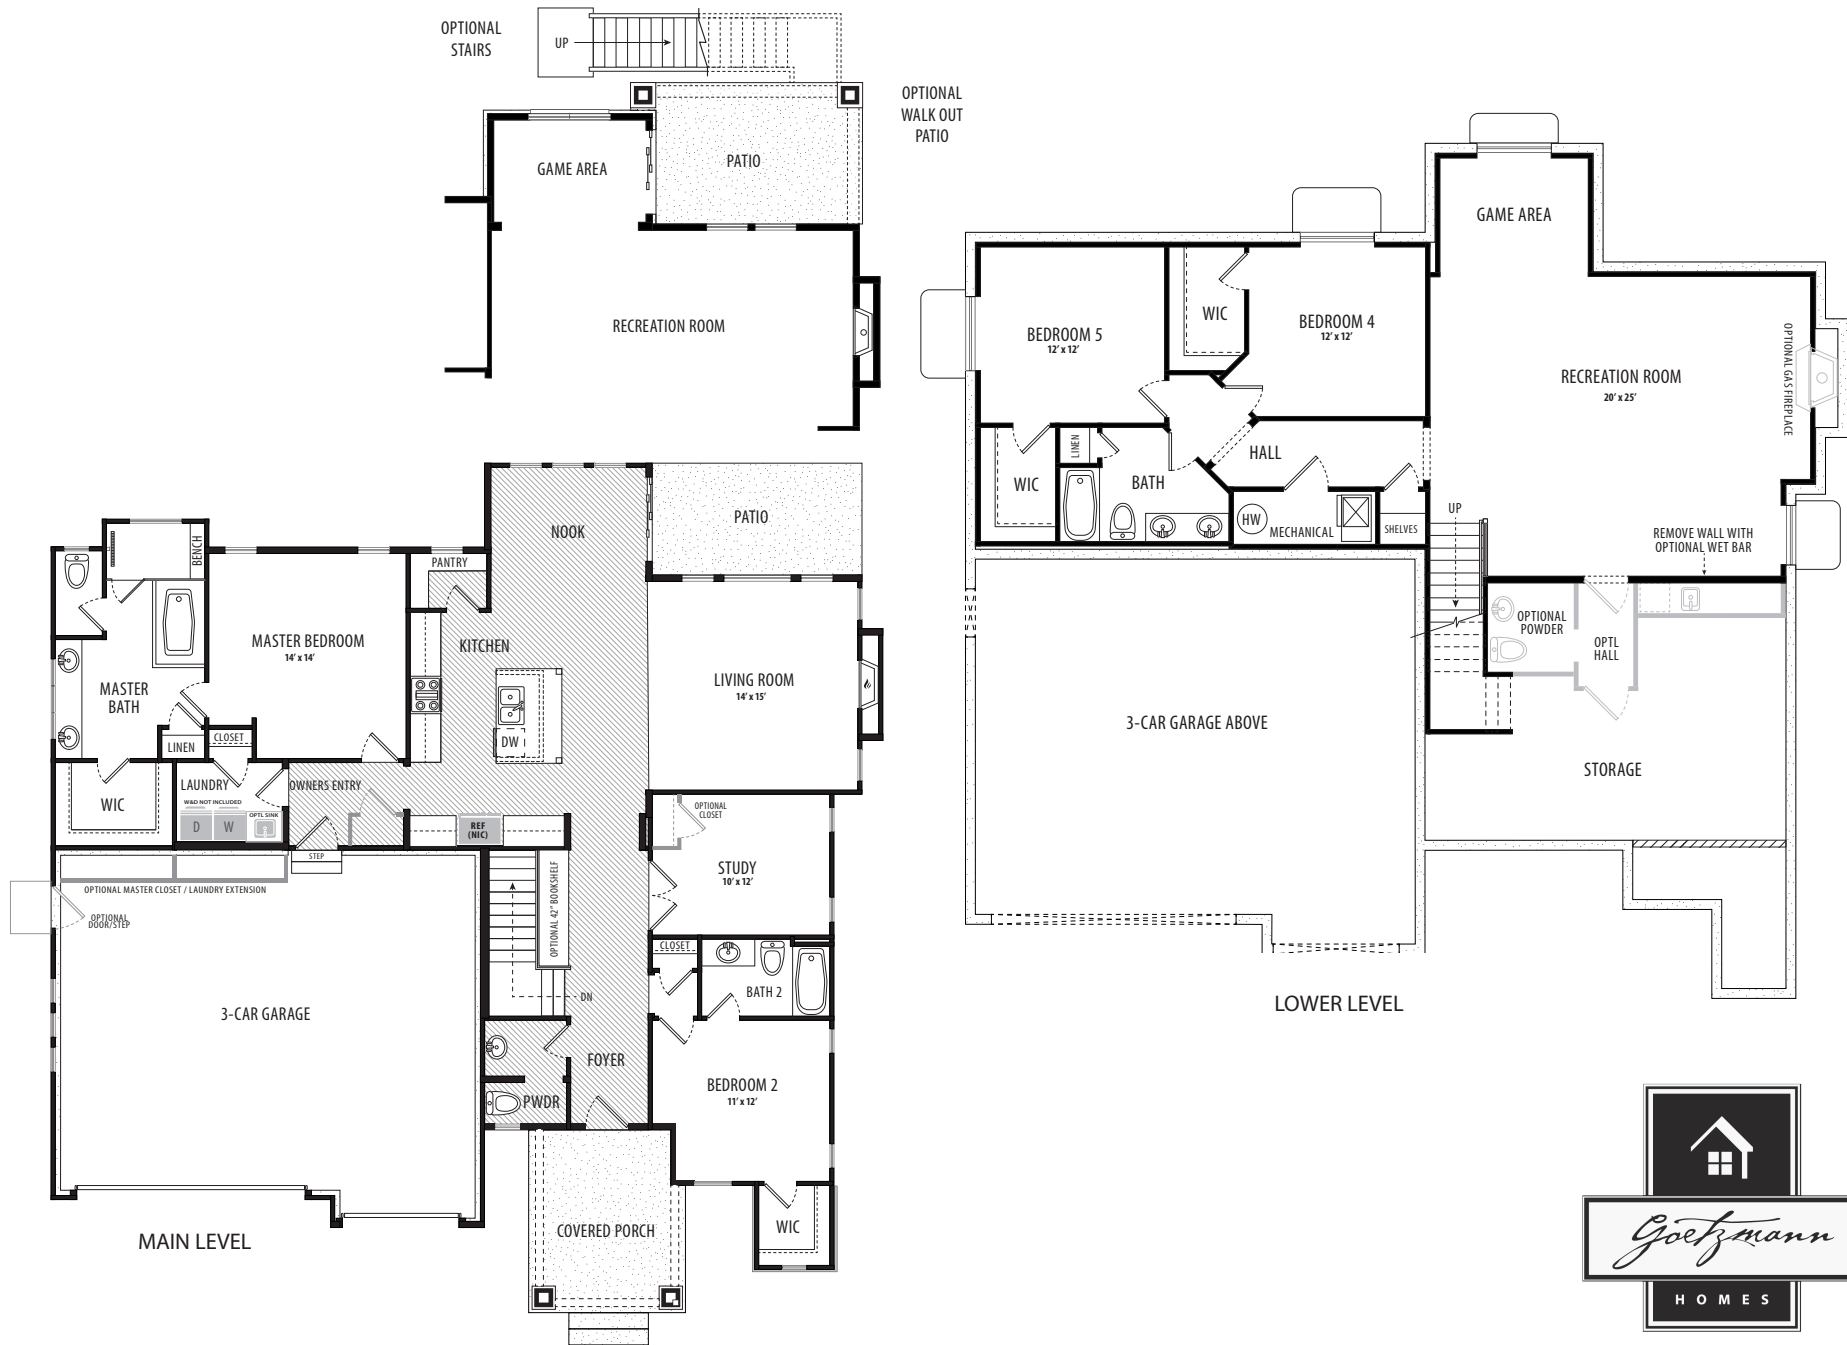

THE DILLON | EURO COTTAGE

WWW.GOETZMANNHOMES.COM

Artist conception. All plans, features and specifications are subject to change without notification. Measurements are approximate and may vary. May 2018.
Refrigerator, washer, dryer not included.