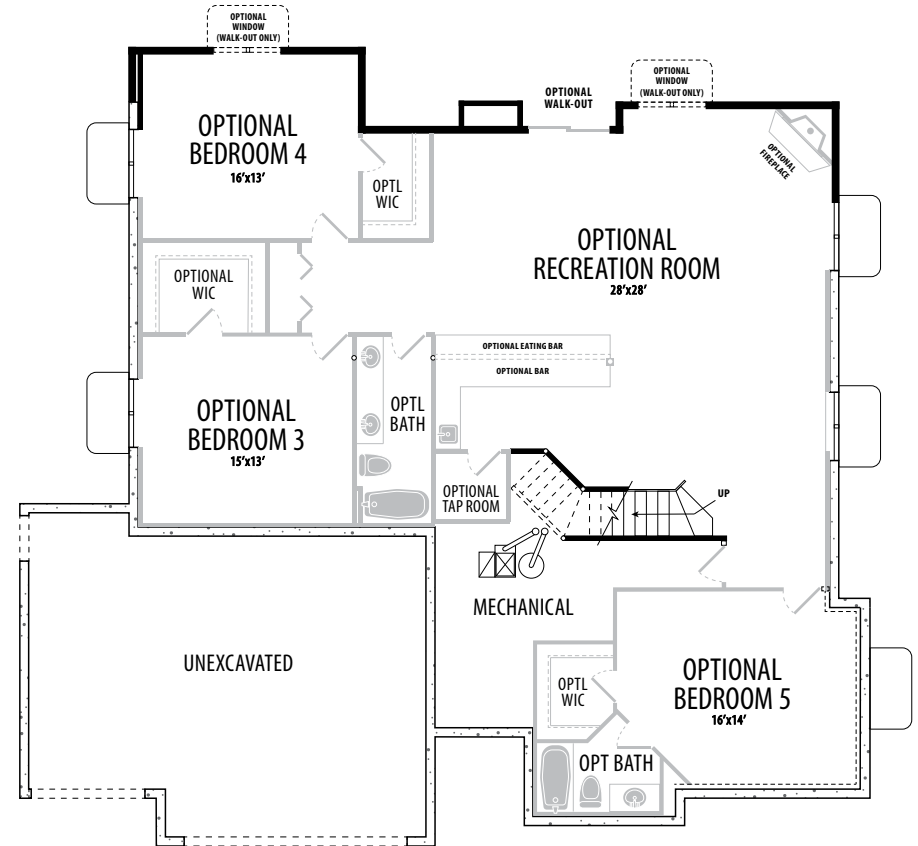

LOWER LEVEL