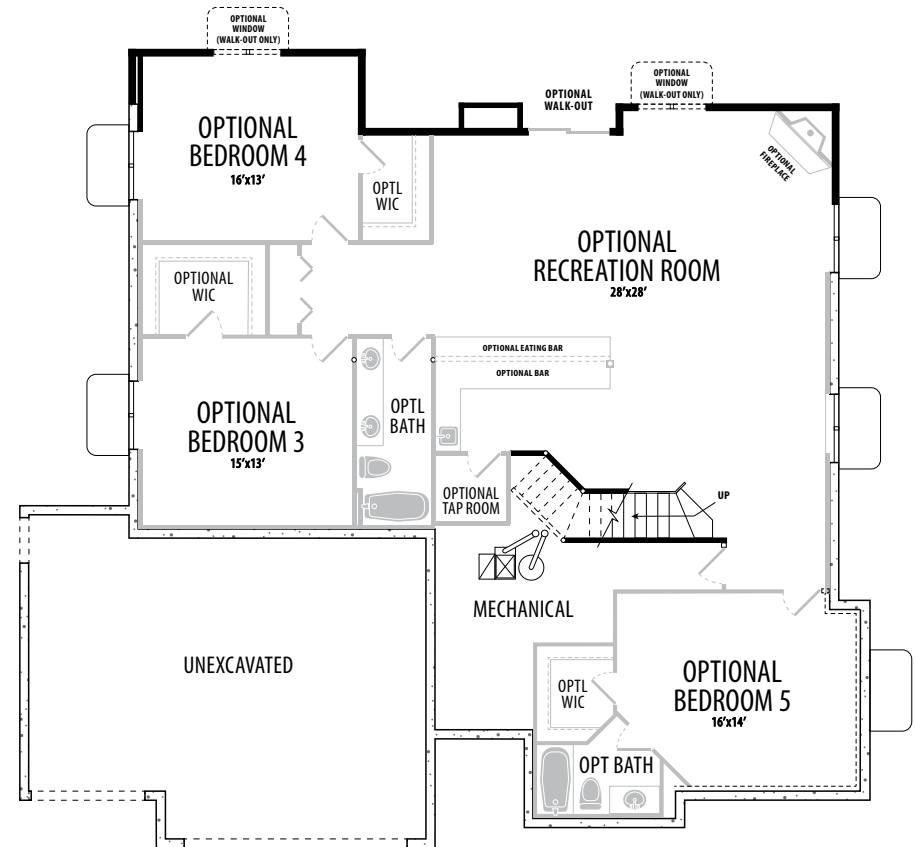

LOWER LEVEL