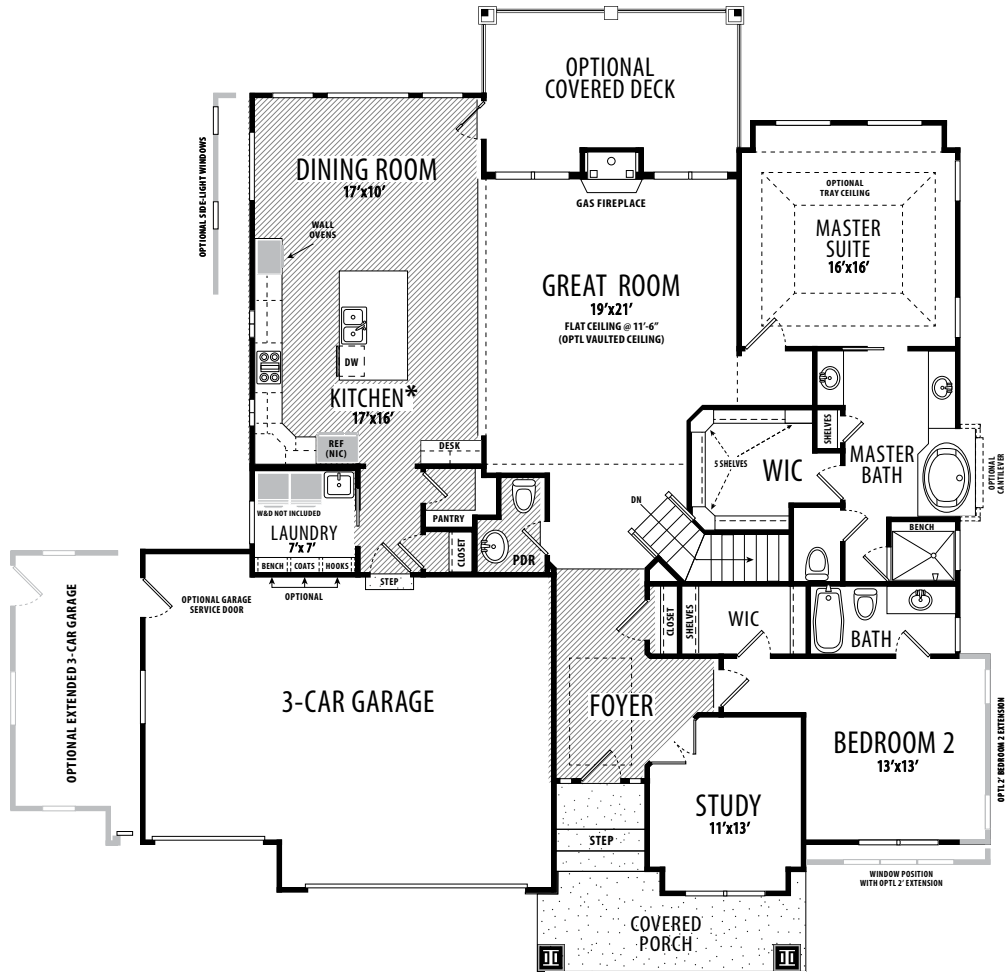

THE CASTLEWOOD | PRAIRIE

MAIN LEVEL