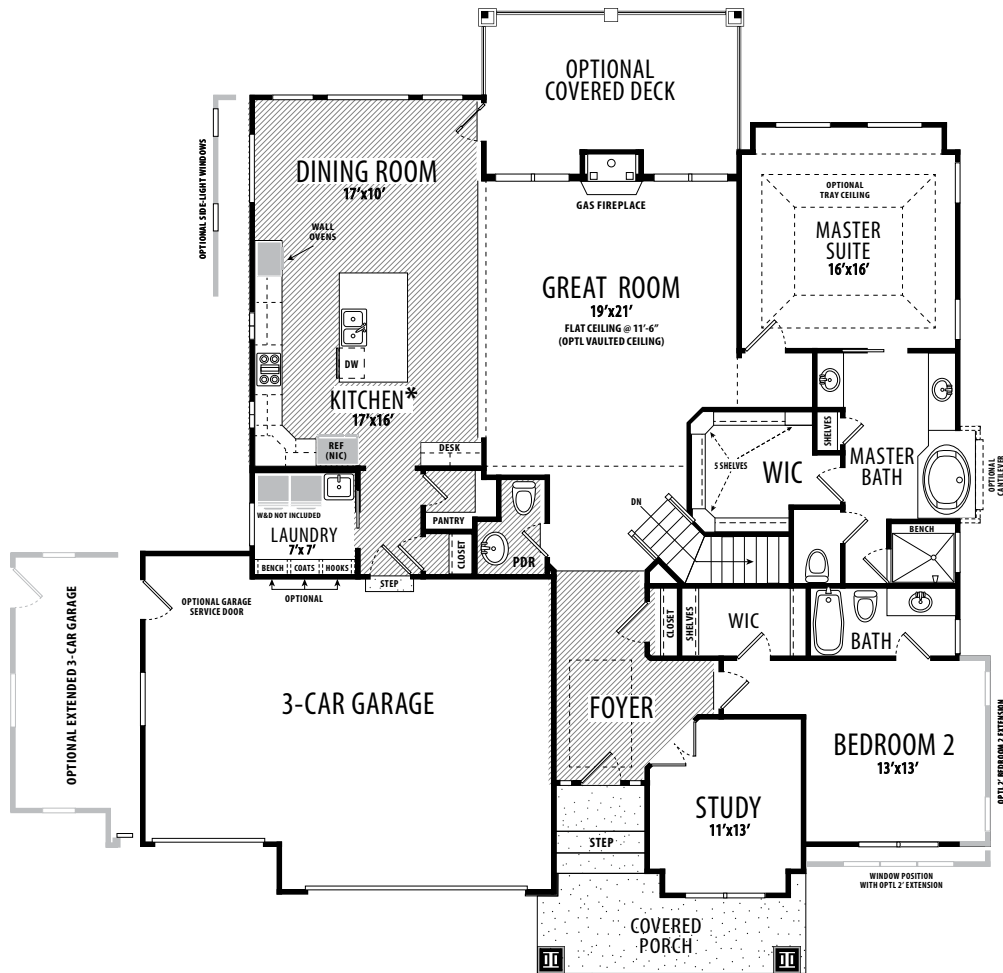

THE CASTLEWOOD | CRAFTSMAN

MAIN LEVEL