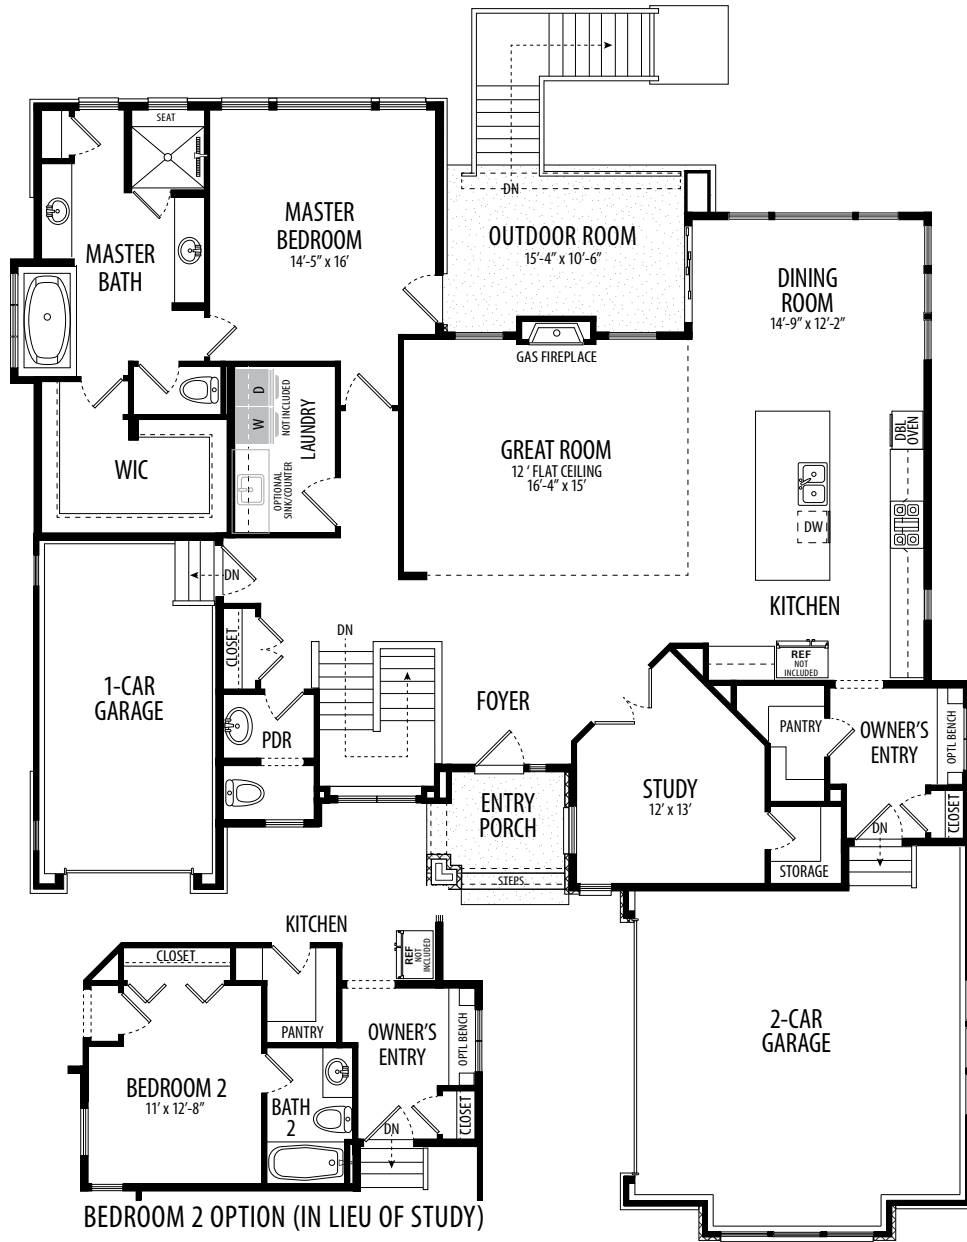

Goetzmann Custom Homes

GLENWOOD

CRAFTSMAN

4,313 Total Square Feet

Finished: 2,162

Unfinished: 2,151

Main Level

Lower Level

WWW.GOETZMANNHOMES.COM

Goetzmann Custom Homes

GLENWOOD

PRAIRIE

4,313 Total Square Feet

Finished: 2,162

Unfinished: 2,151

S. Doherty

WWW.GOETZMANNHOMES.COM

GLENWOOD | PRAIRIE

Main Level

Lower Level

WWW.GOETZMANNHOMES.COM

GLENWOOD • LOWER LEVEL
WET BAR OPTION 2
OPTIONAL FIREPLACE

GLENWOOD • LOWER LEVEL
WET BAR OPTION 1
OPTIONAL FIREPLACE

GLENWOOD PRAIRIE • LOWER LEVEL
WALK-OUT OPTION