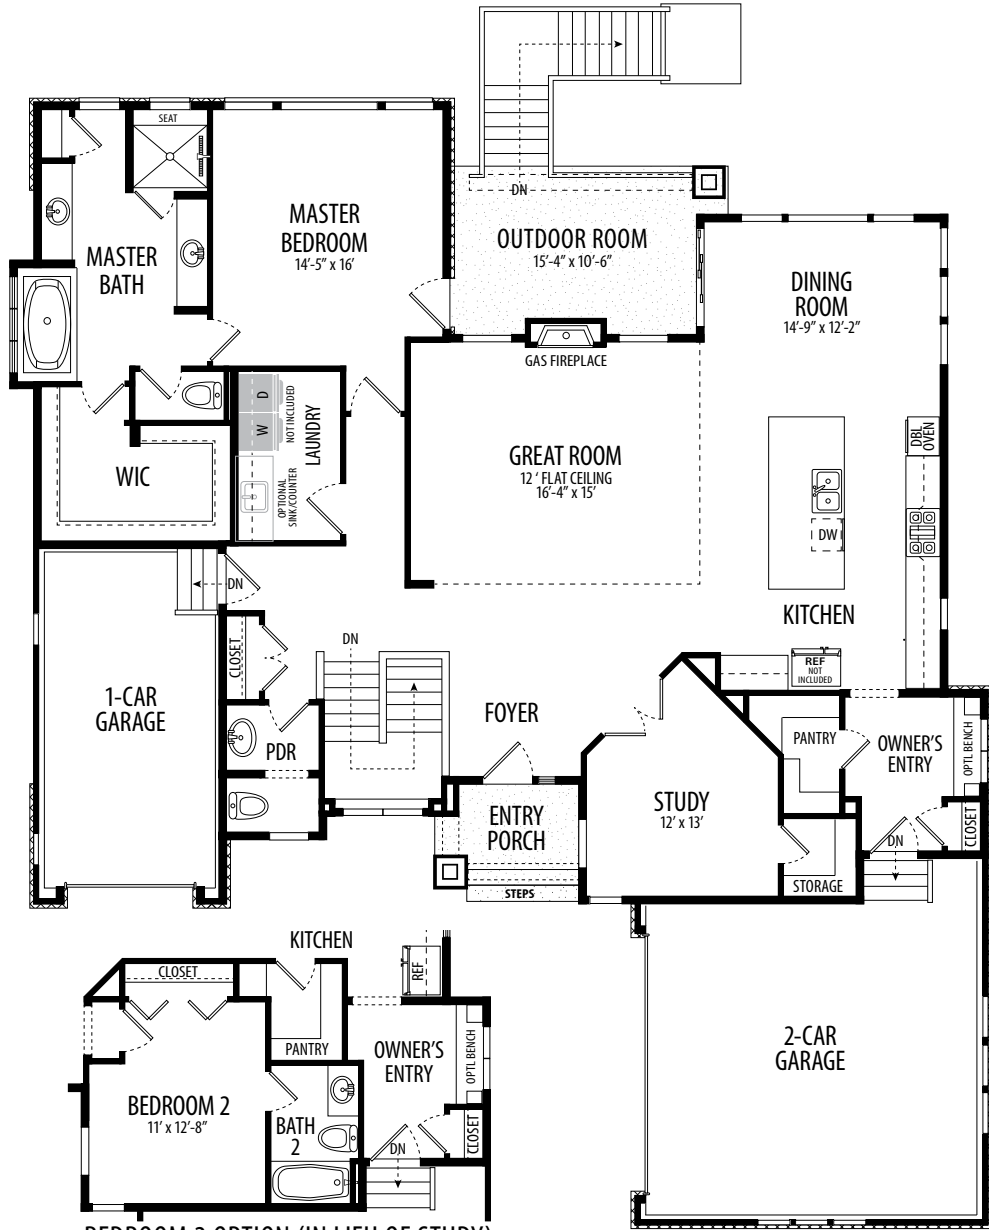

Goetzmann Custom Homes

GLENWOOD

CRAFTSMAN

4,313 Total Square Feet

Finished: 2,162

Unfinished: 2,151

Main Level

Lower Level

WWW.GOETZMANNHOMES.COM

Goetzmann Custom Homes

GLENWOOD

PRAIRIE

4,313 Total Square Feet

Finished: 2,162

Unfinished: 2,151

S. Doherty

WWW.GOETZMANNHOMES.COM

GLENWOOD | PRAIRIE

Main Level

Lower Level

WWW.GOETZMANNHOMES.COM

GLENWOOD • LOWER LEVEL
WET BAR OPTION 2
OPTIONAL FIREPLACE

GLENWOOD • LOWER LEVEL
WET BAR OPTION 1
OPTIONAL FIREPLACE

GLENWOOD PRAIRIE • LOWER LEVEL
WALK-OUT OPTION

GLENWOOD CRAFTSMAN • LOWER LEVEL
WALK-OUT OPTION