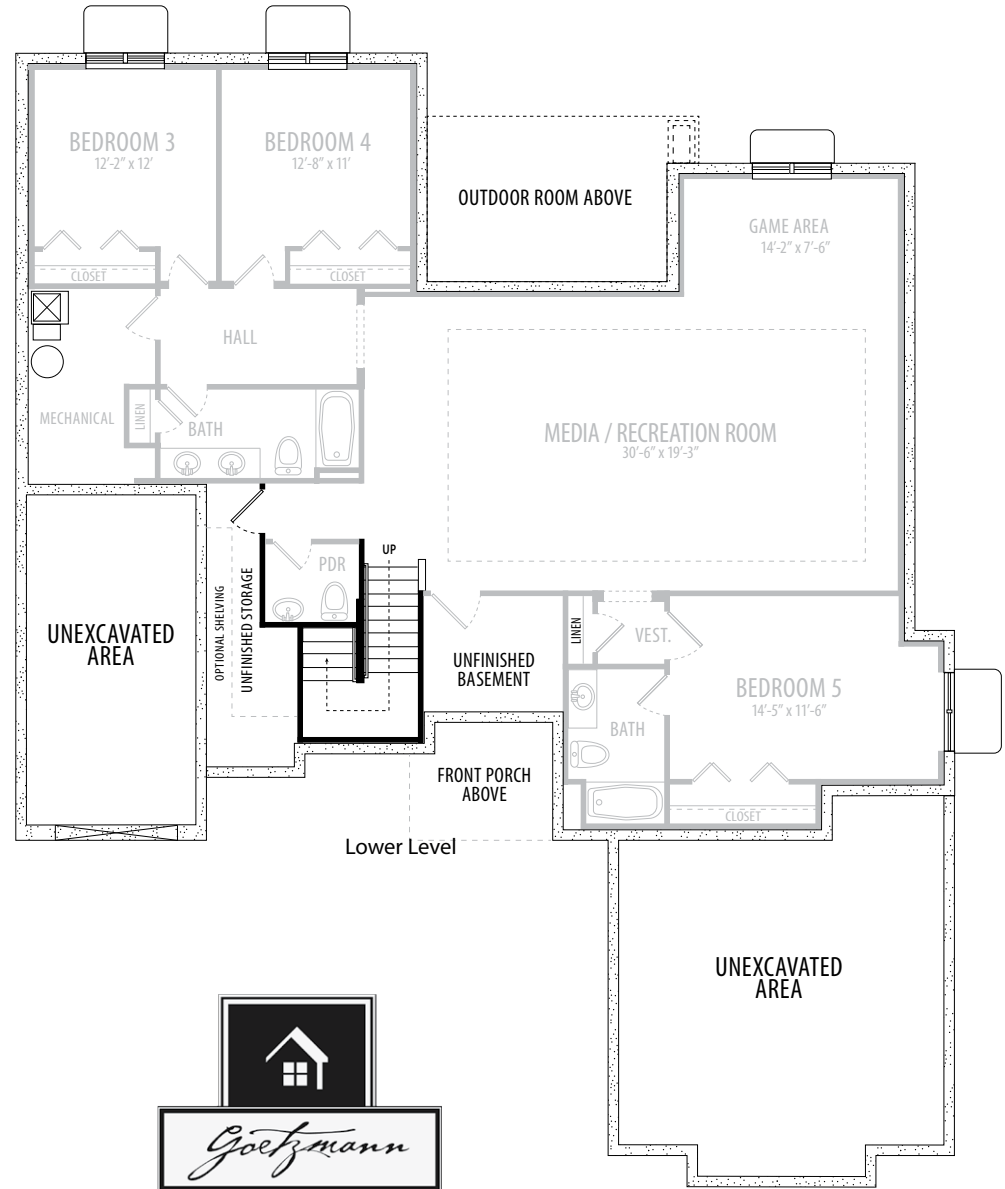

Goetzmann Custom Homes

GLENWOOD

CRAFTSMAN

4,313 Total Square Feet

Finished: 2,162

Unfinished: 2,151

Main Level

Lower Level

WWW.GOETZMANNHOMES.COM

Goetzmann Custom Homes

GLENWOOD

PRAIRIE

4,313 Total Square Feet

Finished: 2,162

Unfinished: 2,151

S. Doherty

WWW.GOETZMANNHOMES.COM

GLENWOOD | PRAIRIE

Main Level

Lower Level

WWW.GOETZMANNHOMES.COM

GLENWOOD • LOWER LEVEL
WET BAR OPTION 2
OPTIONAL FIREPLACE

GLENWOOD • LOWER LEVEL
WET BAR OPTION 1
OPTIONAL FIREPLACE

GLENWOOD PRAIRIE • LOWER LEVEL
WALK-OUT OPTION

GLENWOOD CRAFTSMAN • LOWER LEVEL
WALK-OUT OPTION