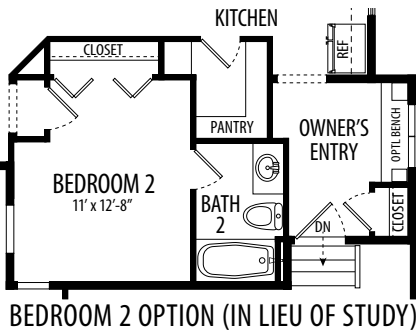

Goetzmann Custom Homes

GLENWOOD

CRAFTSMAN

4,313 Total Square Feet

Finished: 2,162

Unfinished: 2,151

Main Level

Lower Level