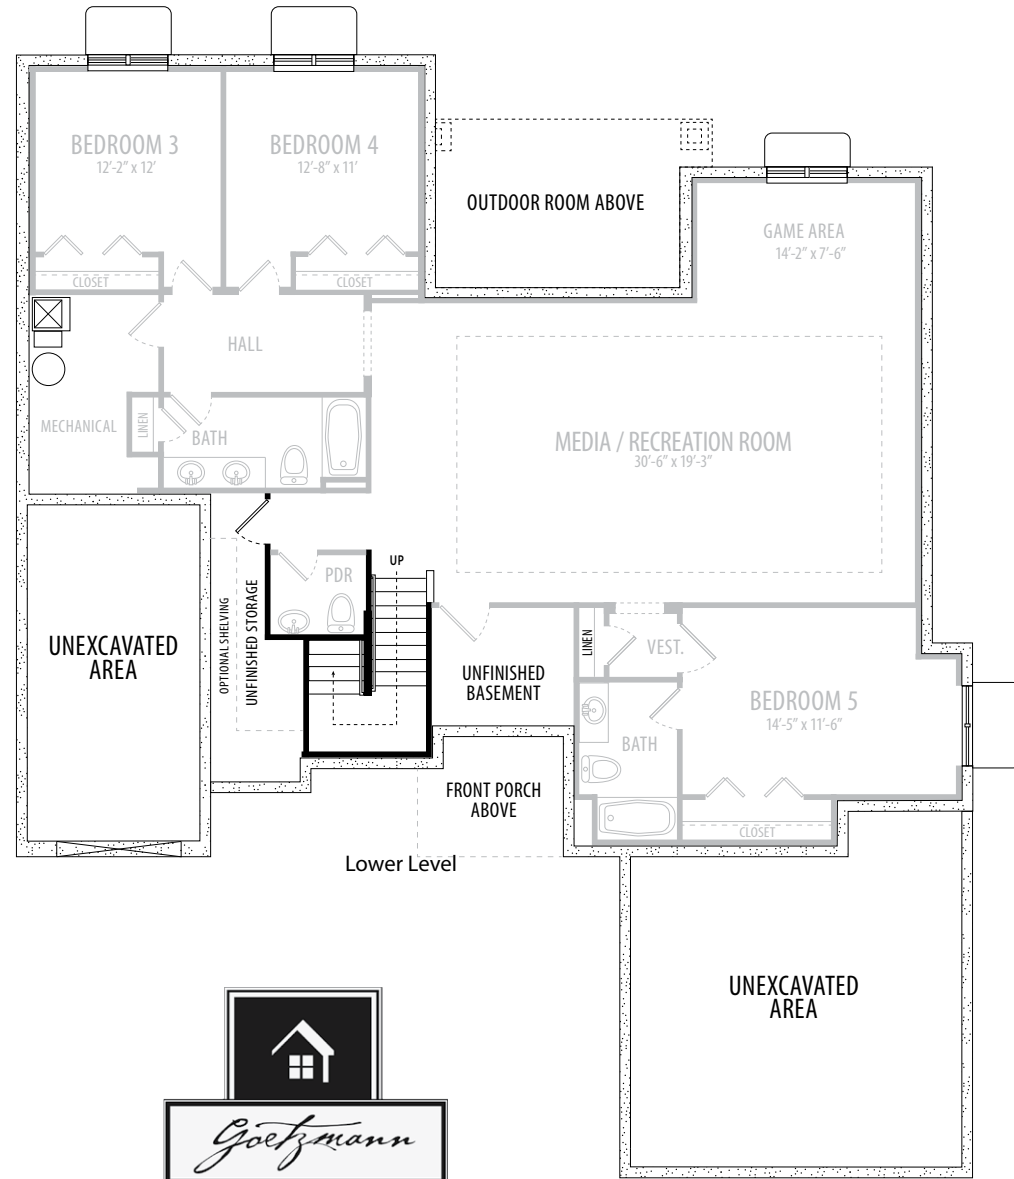

Goetzmann Custom Homes

GLENWOOD

CRAFTSMAN

4,313 Total Square Feet

Finished: 2,162

Unfinished: 2,151

Main Level

Lower Level

WWW.GOETZMANNHOMES.COM

Goetzmann Custom Homes

GLENWOOD

PRAIRIE

4,313 Total Square Feet

Finished: 2,162

Unfinished: 2,151

S. Doherty

WWW.GOETZMANNHOMES.COM

GLENWOOD | PRAIRIE

Main Level

Lower Level

WWW.GOETZMANNHOMES.COM

GLENWOOD • LOWER LEVEL
WET BAR OPTION 2
OPTIONAL FIREPLACE

GLENWOOD • LOWER LEVEL
WET BAR OPTION 1
OPTIONAL FIREPLACE

GLENWOOD PRAIRIE • LOWER LEVEL
WALK-OUT OPTION

GLENWOOD CRAFTSMAN • LOWER LEVEL
WALK-OUT OPTION