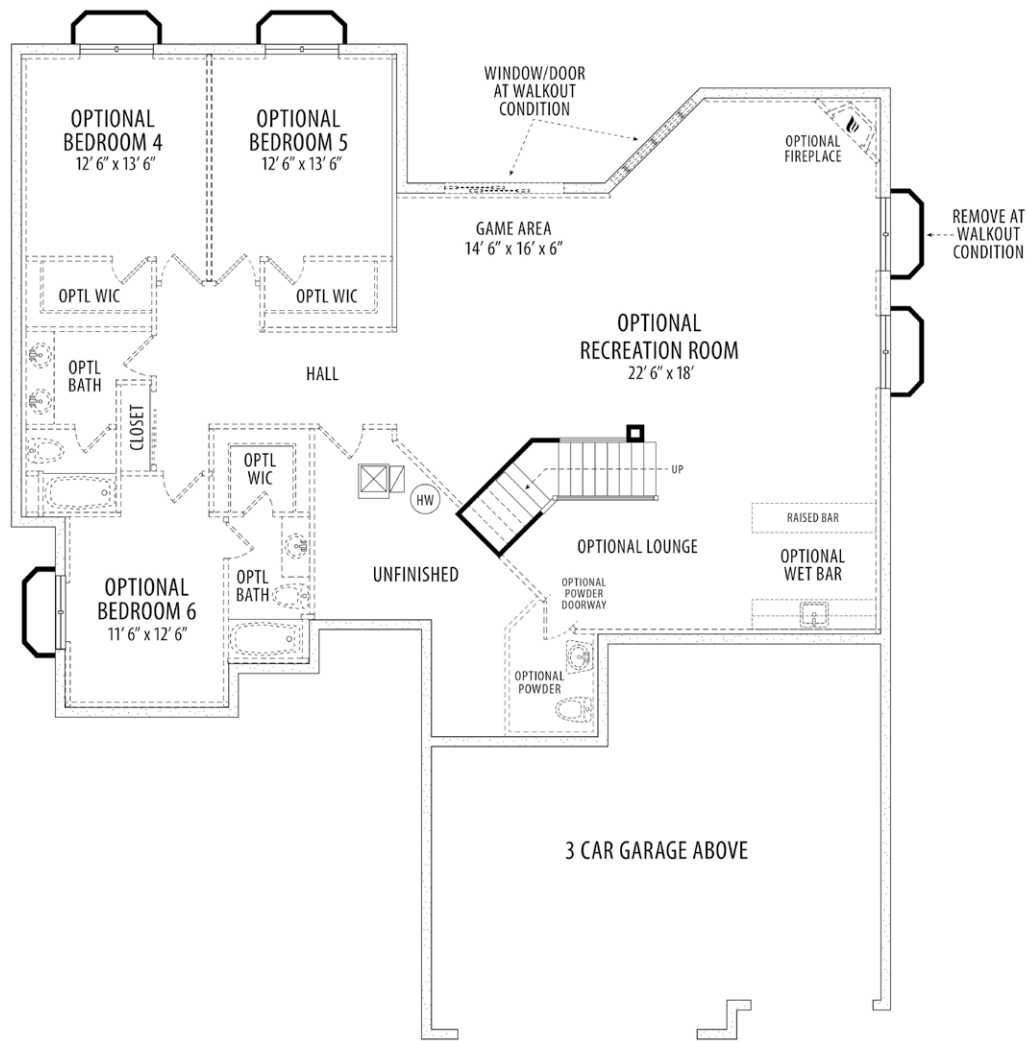

THE STERLING

MODERN RUSTIC

4,784 Total Square Feet

Finished: 4,290

Unfinished: 494

THE STERLING | MODERN RUSTIC

Main Level

Lower Level

WWW.GOETZMANNHOMES.COM

Marketed by:
The KBlue Team at

Artist conception. All plans, features and specifications are subject to change without notification. Measurements are approximate and may vary. June 2017.

THE STERLING

CRAFTSMAN

4,784 Total Square Feet

Finished: 4,290

Unfinished: 494

THE STERLING | CRAFTSMAN

Main Level

Lower Level