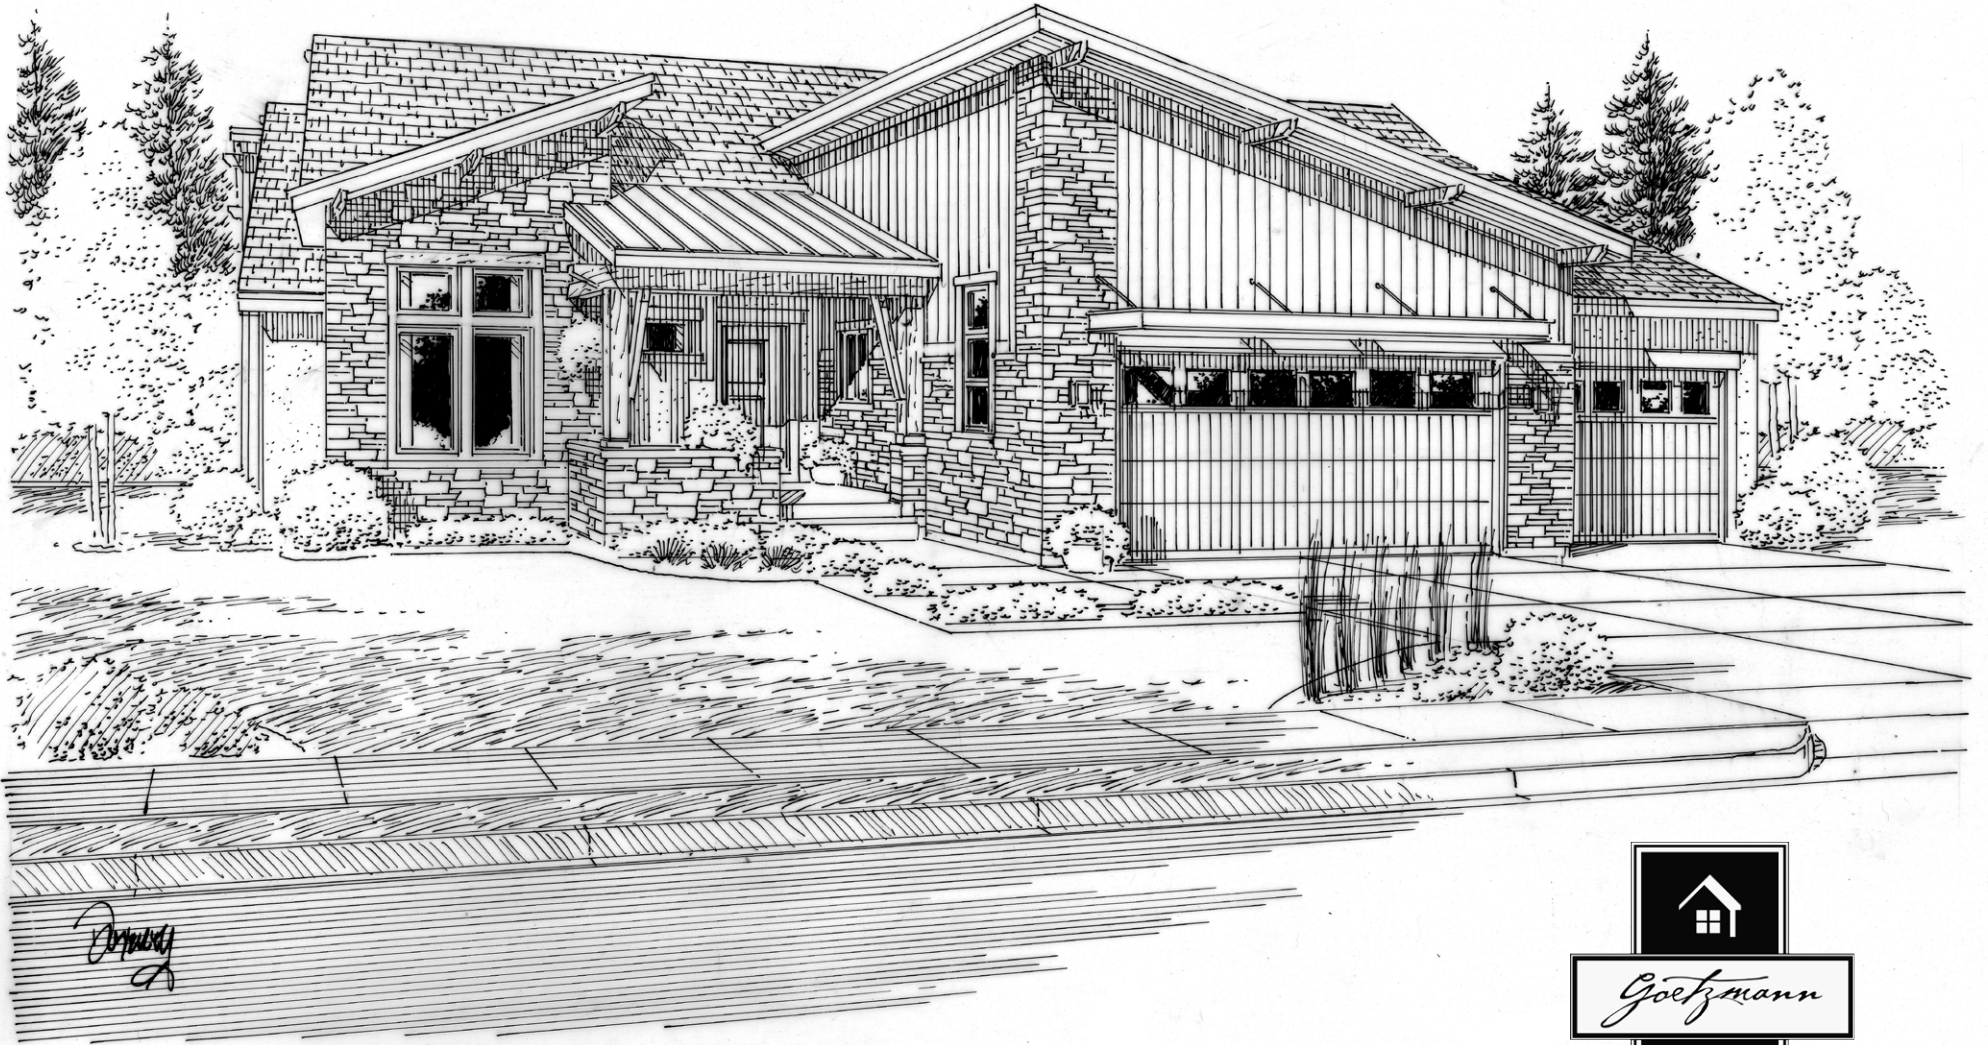

THE STERLING

MODERN RUSTIC

4,784 Total Square Feet

Finished: 4,290

Unfinished: 494

THE STERLING | MODERN RUSTIC

Main Level

Lower Level

WWW.GOETZMANNHOMES.COM

Marketed by:
The KBlue Team at

Artist conception. All plans, features and specifications are subject to change without notification. Measurements are approximate and may vary. June 2017.