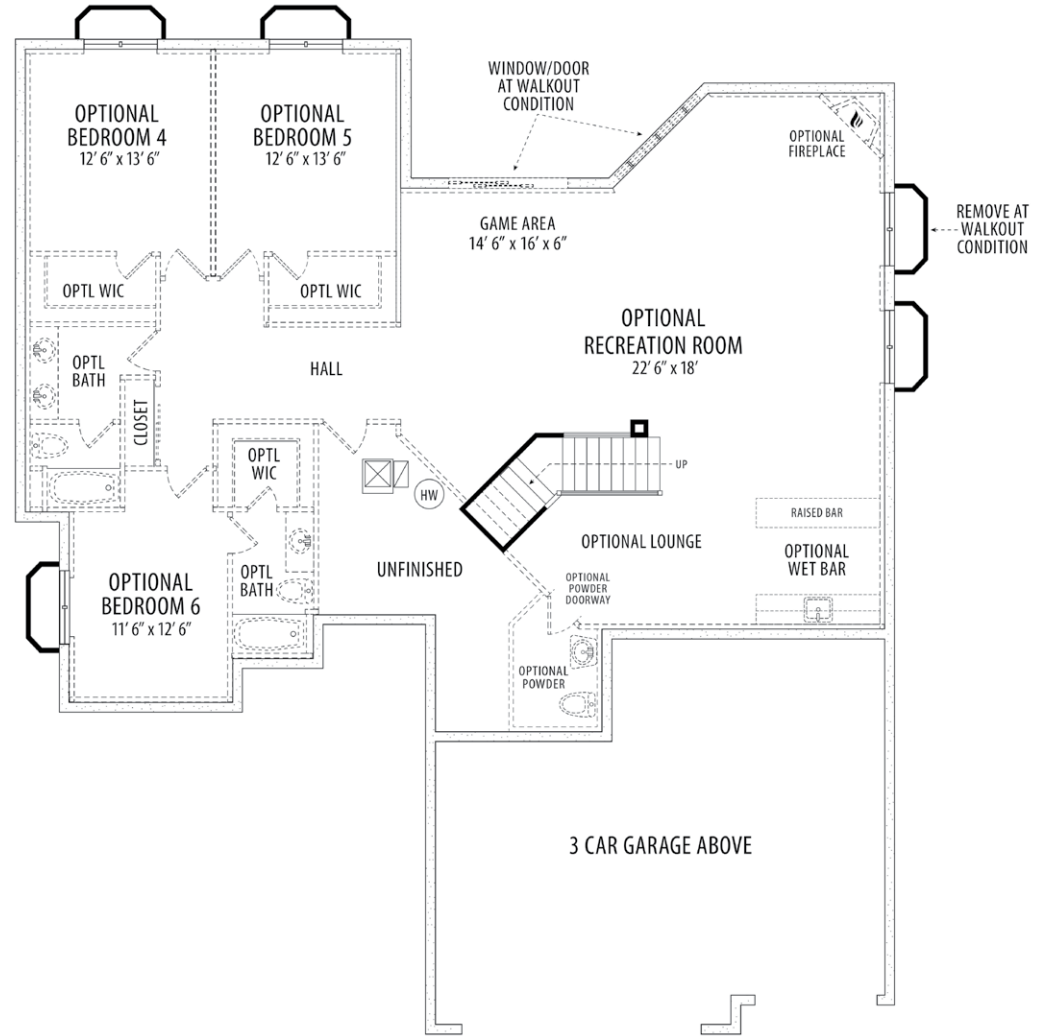

THE STERLING

MODERN RUSTIC

4,784 Total Square Feet

Finished: 4,290

Unfinished: 494

THE STERLING | MODERN RUSTIC

Main Level

Lower Level

THE STERLING

CRAFTSMAN

4,784 Total Square Feet

Finished: 4,290

Unfinished: 494

THE STERLING | CRAFTSMAN

Main Level

Lower Level