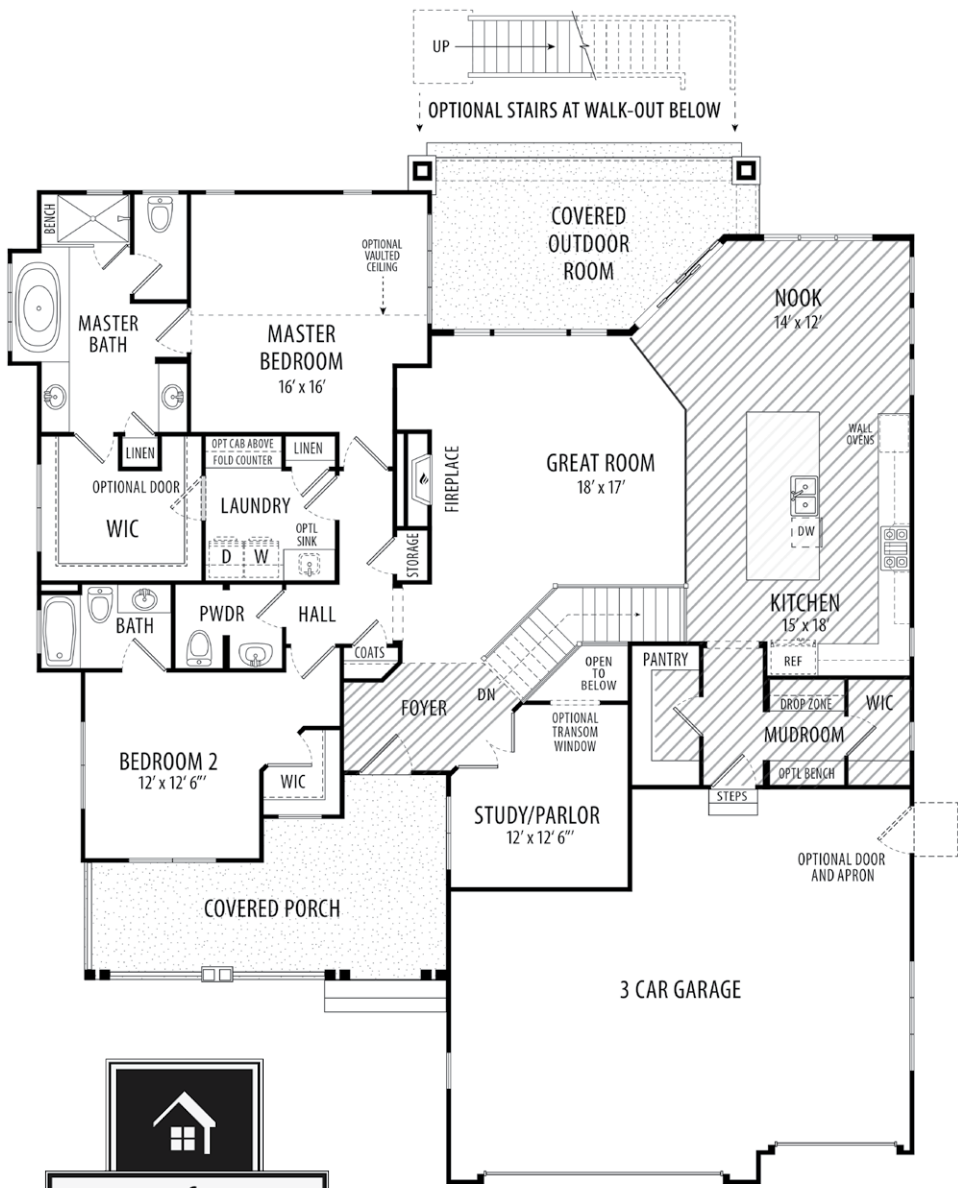

THE STERLING

MODERN RUSTIC

4,784 Total Square Feet

Finished: 4,290

Unfinished: 494

THE STERLING | MODERN RUSTIC

Main Level

Lower Level

WWW.GOETZMANNHOMES.COM

Marketed by:
The KBlue Team at

Artist conception. All plans, features and specifications are subject to change without notification. Measurements are approximate and may vary. June 2017.

THE STERLING

CRAFTSMAN

4,784 Total Square Feet

Finished: 4,290

Unfinished: 494

THE STERLING | CRAFTSMAN

Main Level

Lower Level