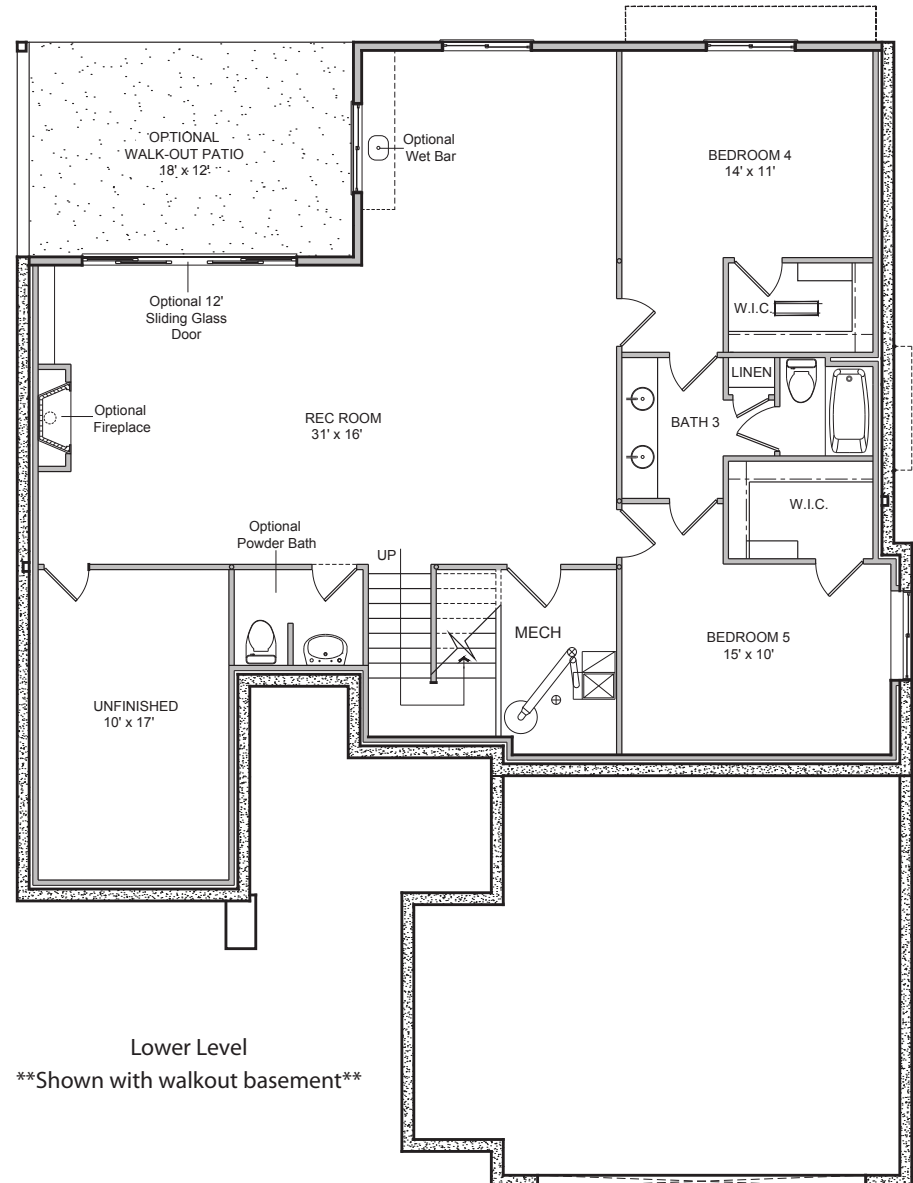

Goetzmann Custom Homes

THE GATEWAY | MID-CENTURY MODERN

Total square footage: 3739

Main level: 1887

Total basement square footage: 1852

Finished basement square footage: 1460

*No basement when built on a crawl space

S. Doherty

WWW.GOETZMANNHOMES.COM

SHERIDAN * DIGITAL

THE GATEWAY | MID-CENTURY MODERN

WWW.GOETZMANNHOMES.COM

Marketed by:
The KBlue Team at

Contact Karen Bluemel:
(719) 650-7452

Artist conception. All plans, features and specifications are subject to change without notification. Measurements are approximate and may vary. February 2024. Window configurations vary depending on elevation.