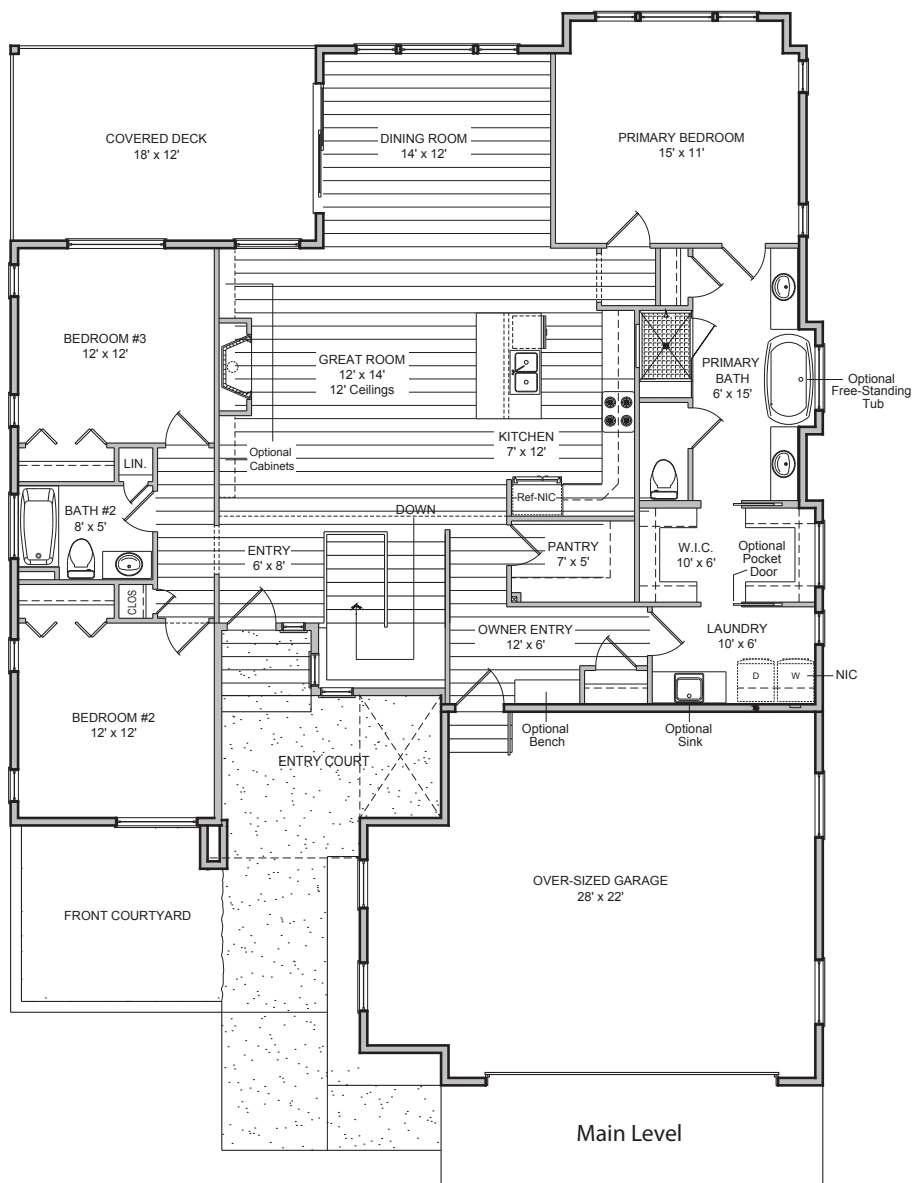

Goetzmann Custom Homes

THE GATEWAY | MID-CENTURY MODERN

Total square footage: 3739

Main level: 1887

Total basement square footage: 1852

Finished basement square footage: 1460

*No basement when built on a crawl space

S. Doherty

WWW.GOETZMANNHOMES.COM

SHERIDAN * DIGITAL

THE GATEWAY | MID-CENTURY MODERN

WWW.GOETZMANNHOMES.COM

Marketed by:
The KBlue Team at

Contact Karen Bluemel:
(719) 650-7452

Artist conception. All plans, features and specifications are subject to change without notification. Measurements are approximate and may vary. February 2024. Window configurations vary depending on elevation.