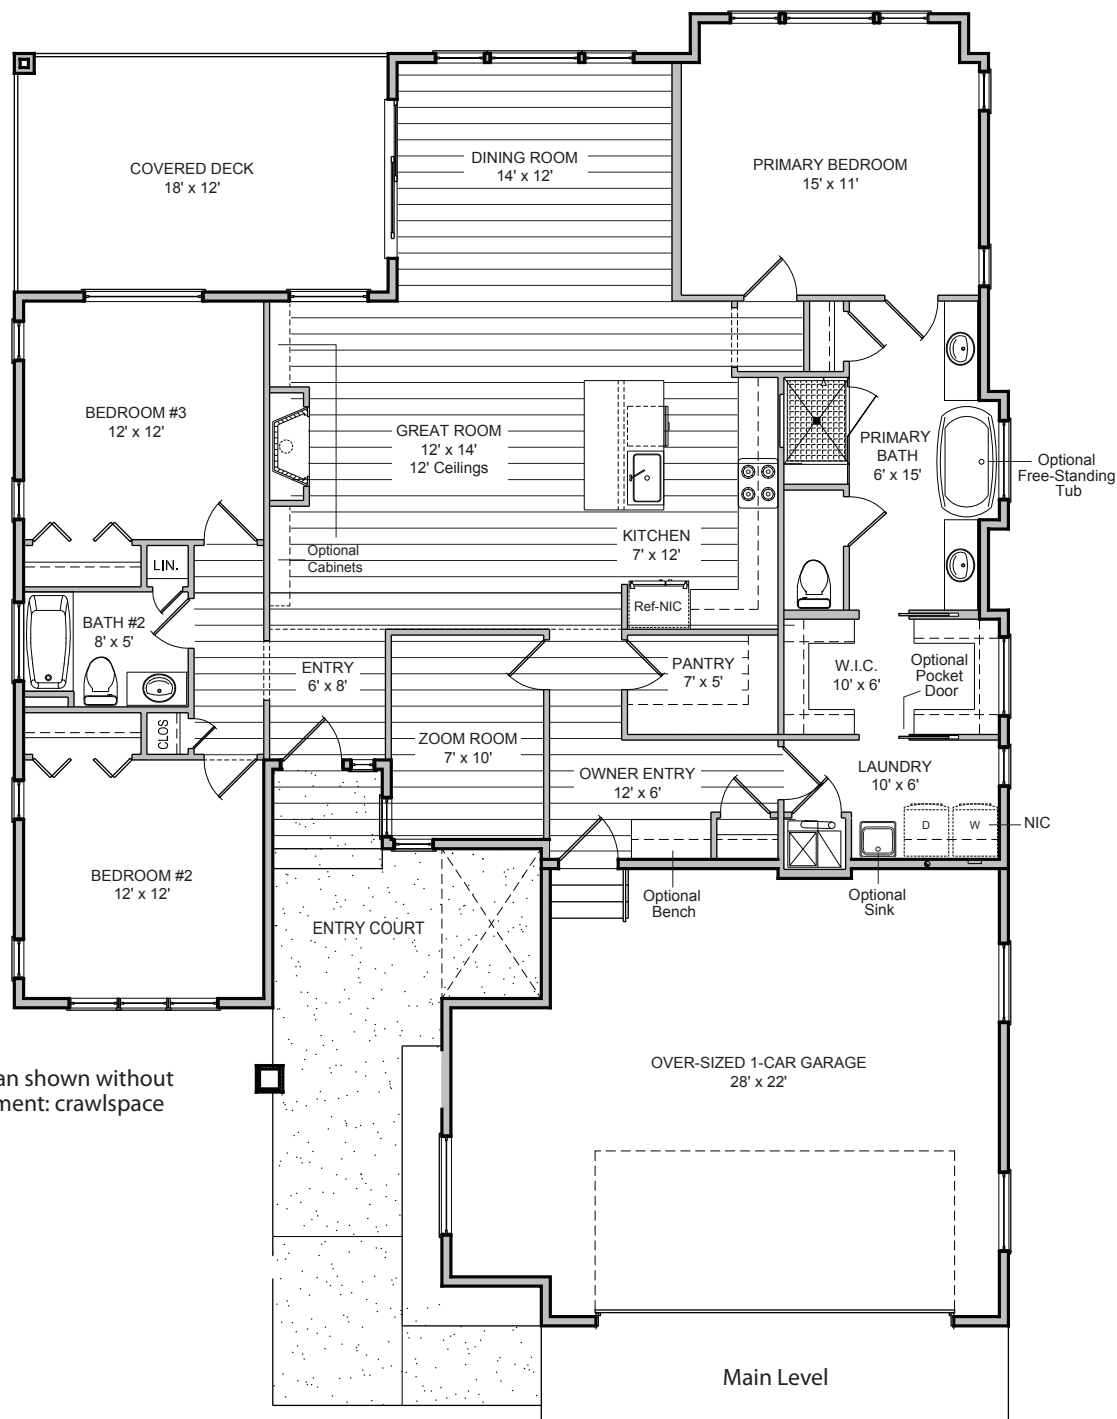

Goetzmann Custom Homes

THE GATEWAY | PRAIRIE

Total square footage: 3739

Main level: 1887

Total basement square footage: 1852

Finished basement square footage: 1460

*No basement when built on a crawl space

S. Doherty

WWW.GOETZMANNHOMES.COM
SHERIDAN DIGITAL

THE GATEWAY | PRAIRIE

Floor plan shown without a basement: crawlspace

WWW.GOETZMANNHOMES.COM

Marketed by:
The KBlue Team at 

Contact Karen Bluemel:
(719) 650-7452

Artist conception. All plans, features and specifications are subject to change without notification. Measurements are approximate and may vary. February 2024. Window configurations vary depending on elevation