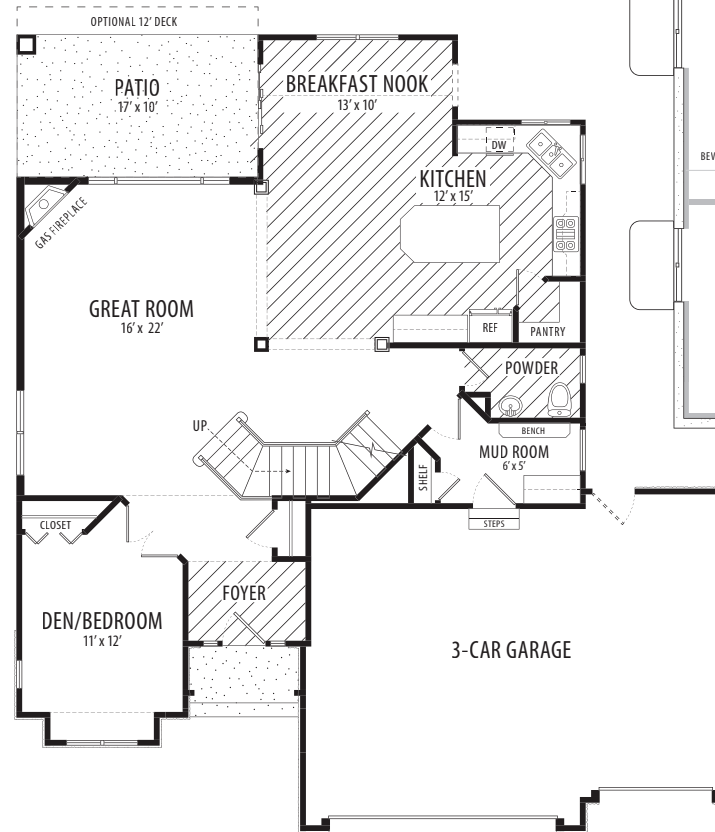

THE BERKELEY II

FARMHOUSE/CRAFTSMAN

0000 Total Square Feet

Finished: 0000

Unfinished: 0000

Dorsey

Goetzmann

HOMES

WWW.GOETZMANNHOMES.COM

Shown with optional upper level fourth bedroom

THE BERKELEY II | FARMHOUSE/CRAFTSMAN

Upper Level

Main Level

Lower Level

THE BERKELEY II | RUSTIC

0000 Total Square Feet

Lower Level