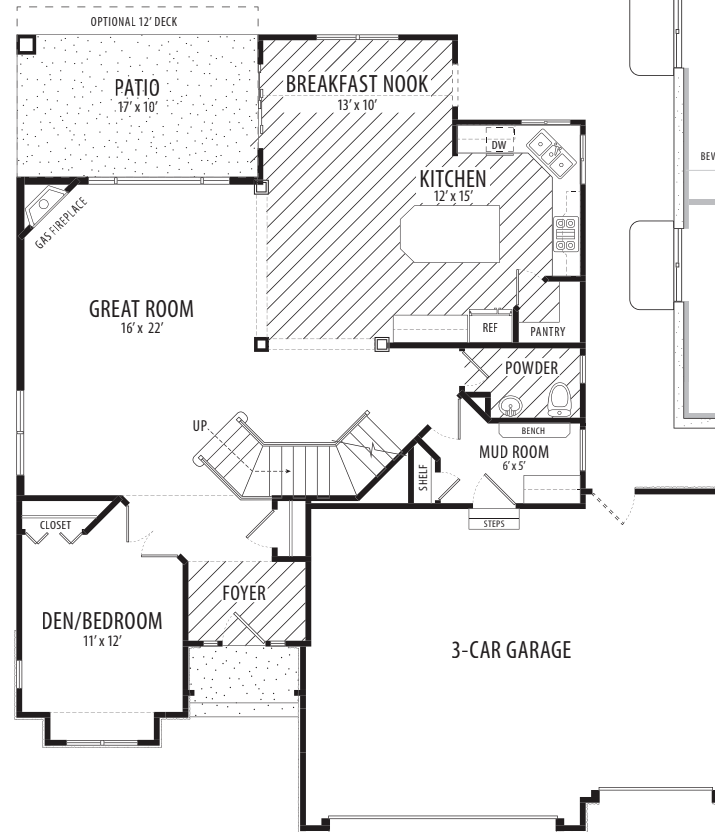

WWW.GOETZMANNHOMES.COM

Shown with optional upper level fourth bedroom

THE BERKELEY II | FARMHOUSE/CRAFTSMAN

Upper Level

Main Level

Lower Level

THE BERKELEY II | RUSTIC

0000 Total Square Feet

Finished: 0000

Unfinished: 0000

Deuceoff

Goetzmann

HOMES

THE BERKELEY II | RUSTIC

Upper Level

Main Level

Lower Level