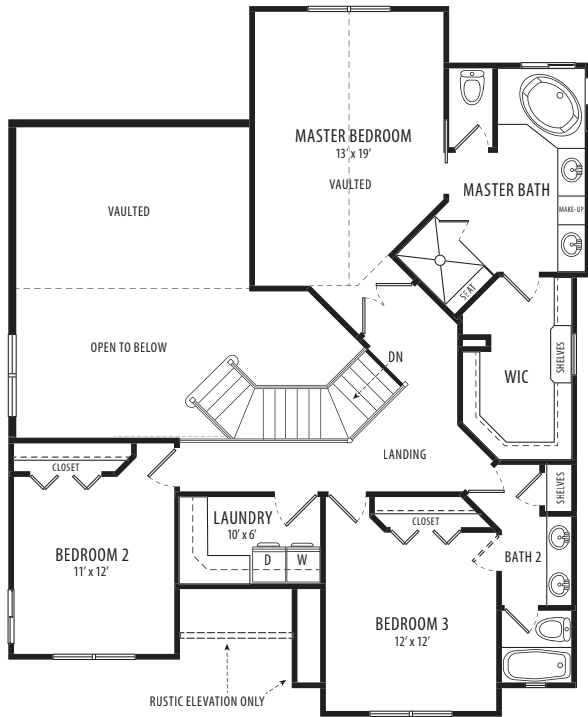

THE BERKELEY II

FARMHOUSE/CRAFTSMAN

0000 Total Square Feet

Finished: 0000

Unfinished: 0000

Dorsey

Goetzmann

HOMES

WWW.GOETZMANNHOMES.COM

Shown with optional upper level fourth bedroom

THE BERKELEY II | FARMHOUSE/CRAFTSMAN

Upper Level

Main Level

Lower Level

THE BERKELEY II | RUSTIC

0000 Total Square Feet

Lower Level