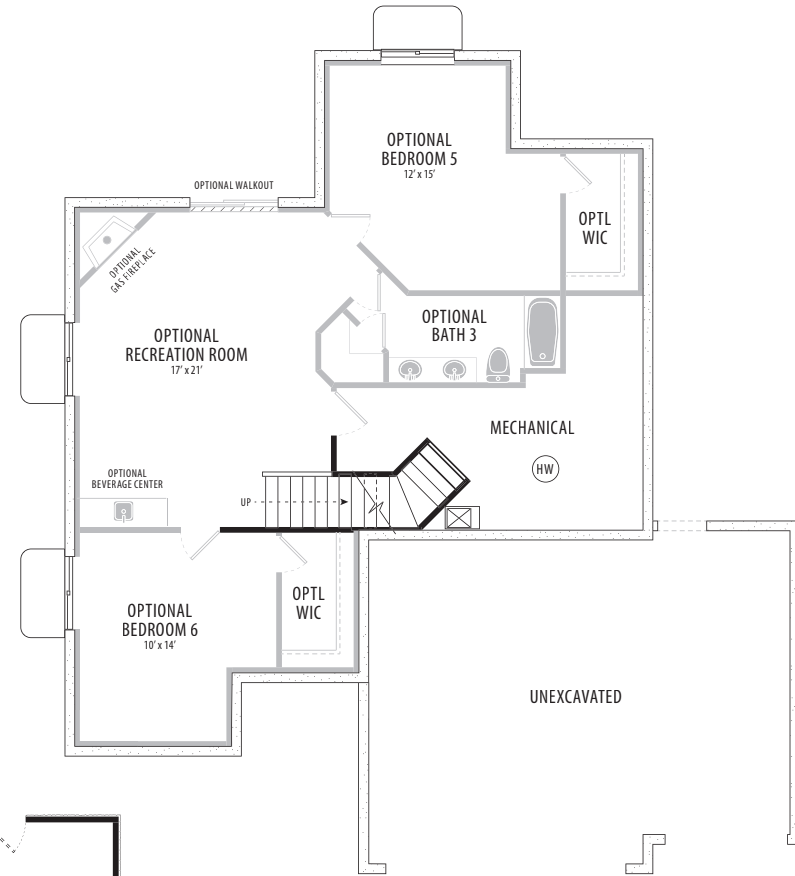

THE BERKELEY II

FARMHOUSE/CRAFTSMAN

0000 Total Square Feet

Finished: 0000

Unfinished: 0000

Dorsey

Goetzmann

HOMES

WWW.GOETZMANNHOMES.COM

Shown with optional upper level fourth bedroom

THE BERKELEY II | FARMHOUSE/CRAFTSMAN

Upper Level

Main Level

Lower Level

THE BERKELEY II | RUSTIC

0000 Total Square Feet

Lower Level