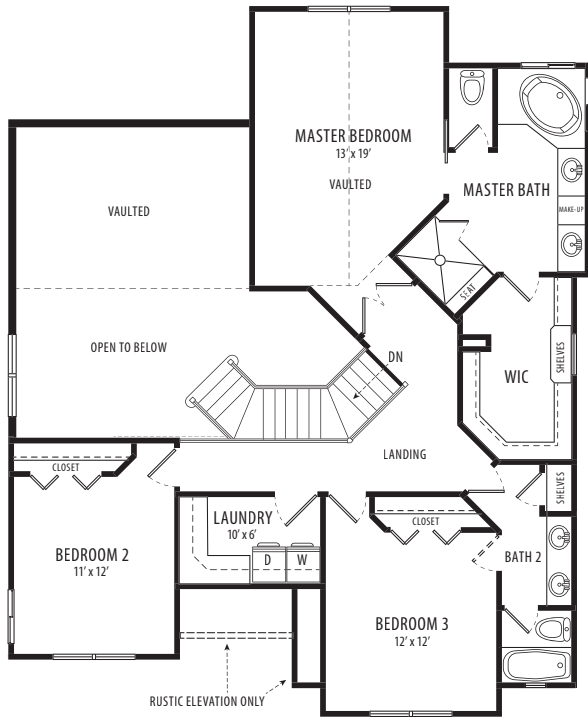

WWW.GOETZMANNHOMES.COM

Shown with optional upper level fourth bedroom

THE BERKELEY II | FARMHOUSE/CRAFTSMAN

Upper Level

Main Level

Lower Level

THE BERKELEY II | RUSTIC

0000 Total Square Feet

Finished: 0000

Unfinished: 0000

Deuceoff

Goetzmann

HOMES

THE BERKELEY II | RUSTIC

Upper Level

Main Level

Lower Level