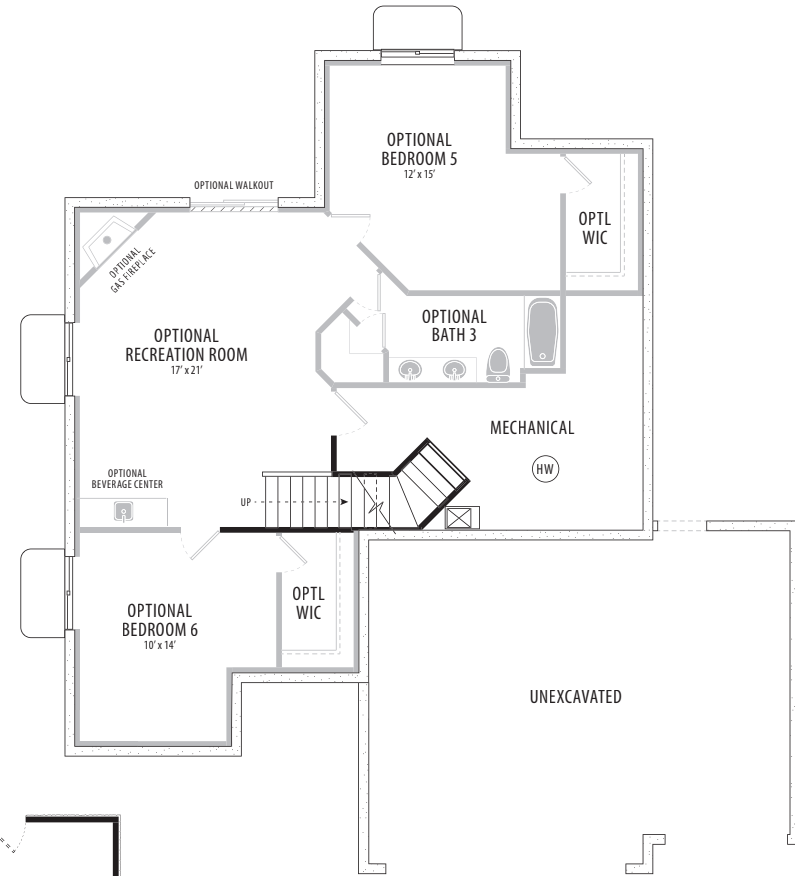

WWW.GOETZMANNHOMES.COM

Shown with optional upper level fourth bedroom

THE BERKELEY II | FARMHOUSE/CRAFTSMAN

Upper Level

Main Level

Lower Level

THE BERKELEY II | RUSTIC

0000 Total Square Feet

Finished: 0000

Unfinished: 0000

Deuceoff

Goetzmann

HOMES

THE BERKELEY II | RUSTIC

Upper Level

Main Level

Lower Level