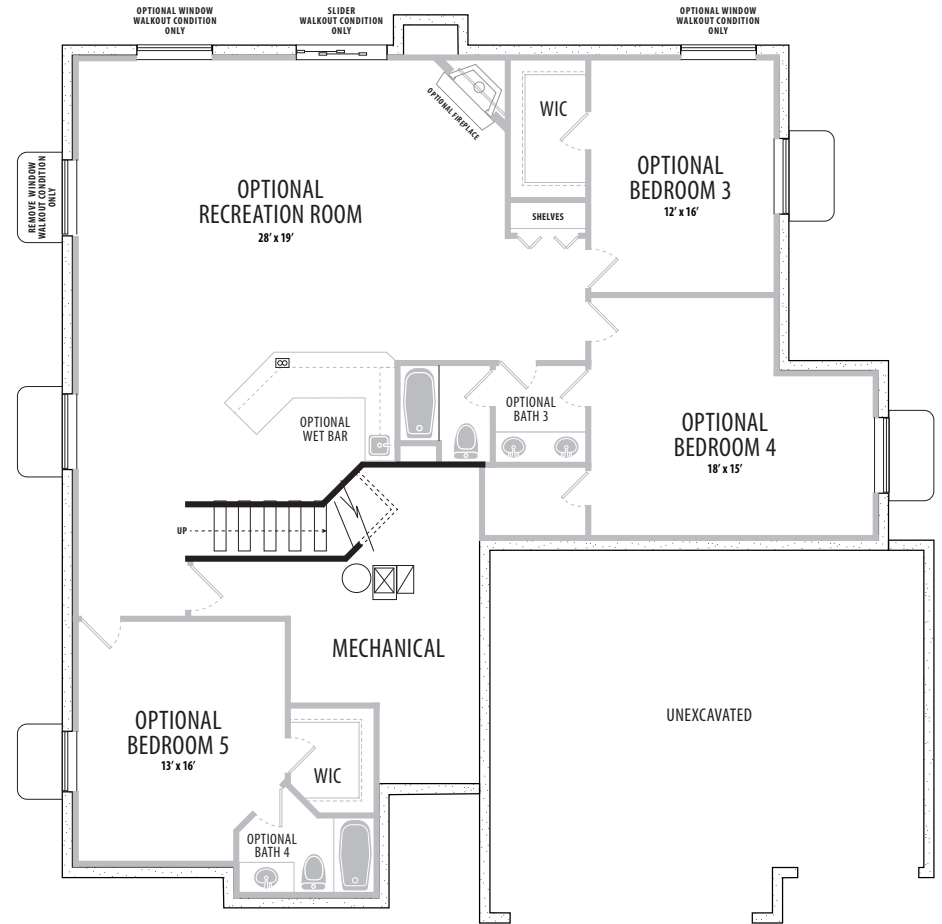

# Goetzmann Custom Homes

**GRANBY**

MID-CENTURY MODERN

4413 Total Square Feet

2317 Finished

2096 Unfinished

*D. Kelly*

WWW.GOETZMANNHOMES.COM

# Goetzmann Custom Homes

**GRANBY**

**EURO COTTAGE**

4413 Total Square Feet

2317 Finished

2096 Unfinished

Shown with 2 ft. extension in bedroom #2.

WWW.GOETZMANNHOMES.COM

# GRANBY | EURO COTTAGE

Main Level

Lower Level