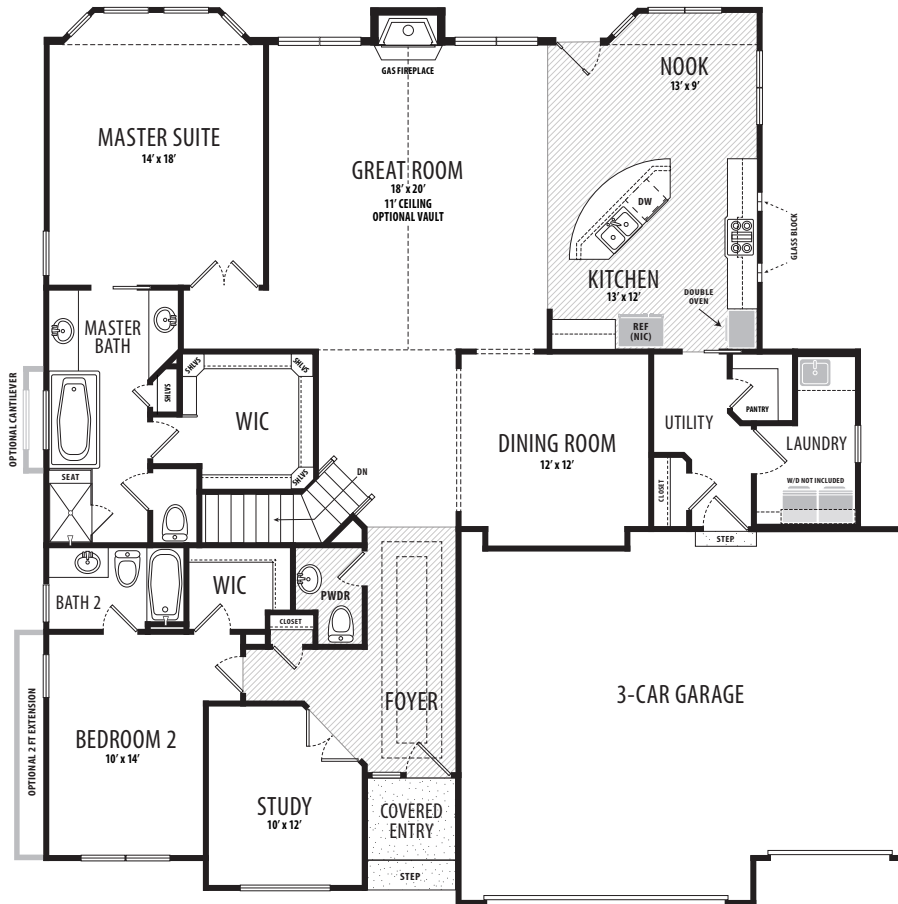

# Goetzmann Custom Homes

**GRANBY**

MID-CENTURY MODERN

4413 Total Square Feet

2317 Finished

2096 Unfinished

*D. Kelly*

WWW.GOETZMANNHOMES.COM

# Goetzmann Custom Homes

**GRANBY**

**EURO COTTAGE**

4413 Total Square Feet

2317 Finished

2096 Unfinished

Shown with 2 ft. extension in bedroom #2.

WWW.GOETZMANNHOMES.COM

# GRANBY | EURO COTTAGE

Main Level

Lower Level