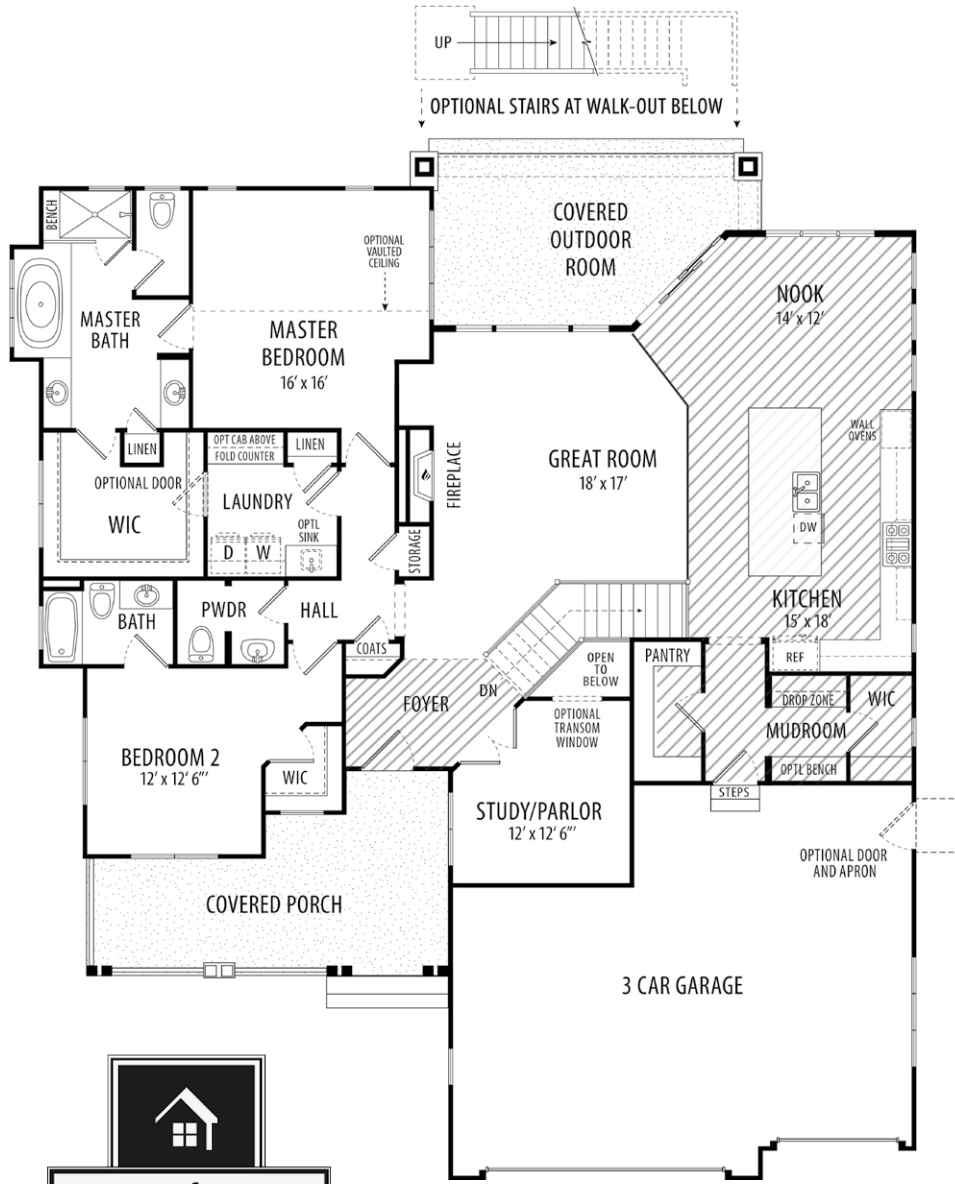

THE STERLING

MODERN RUSTIC

4,784 Total Square Feet

Finished: 4,290

Unfinished: 494

THE STERLING | MODERN RUSTIC

Main Level

Lower Level

THE STERLING

CRAFTSMAN

4,784 Total Square Feet

Finished: 4,290

Unfinished: 494

THE STERLING | CRAFTSMAN

Main Level

Lower Level