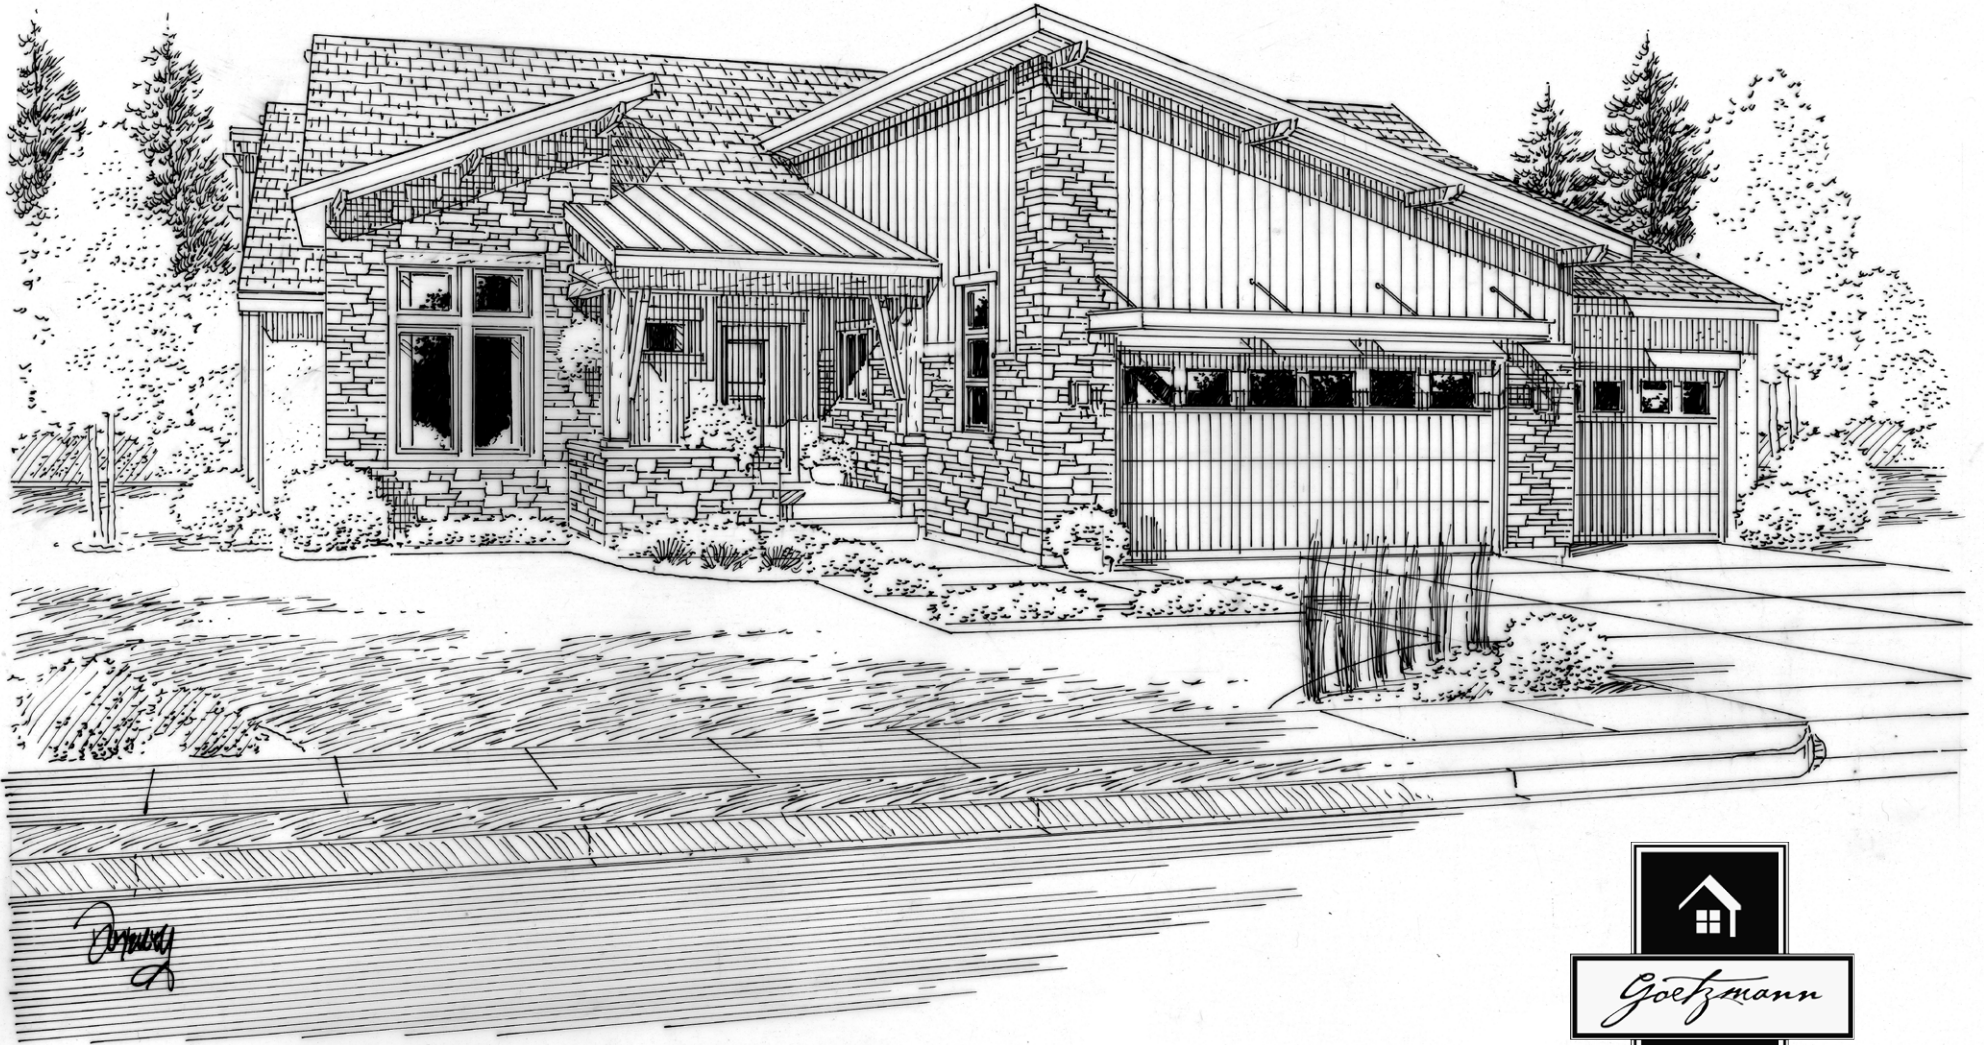

THE STERLING

MODERN RUSTIC

4,784 Total Square Feet

Finished: 4,290

Unfinished: 494

THE STERLING | MODERN RUSTIC

Main Level

Lower Level

WWW.GOETZMANNHOMES.COM

Marketed by:
The KBlue Team at

Artist conception. All plans, features and specifications are subject to change without notification. Measurements are approximate and may vary. June 2017.