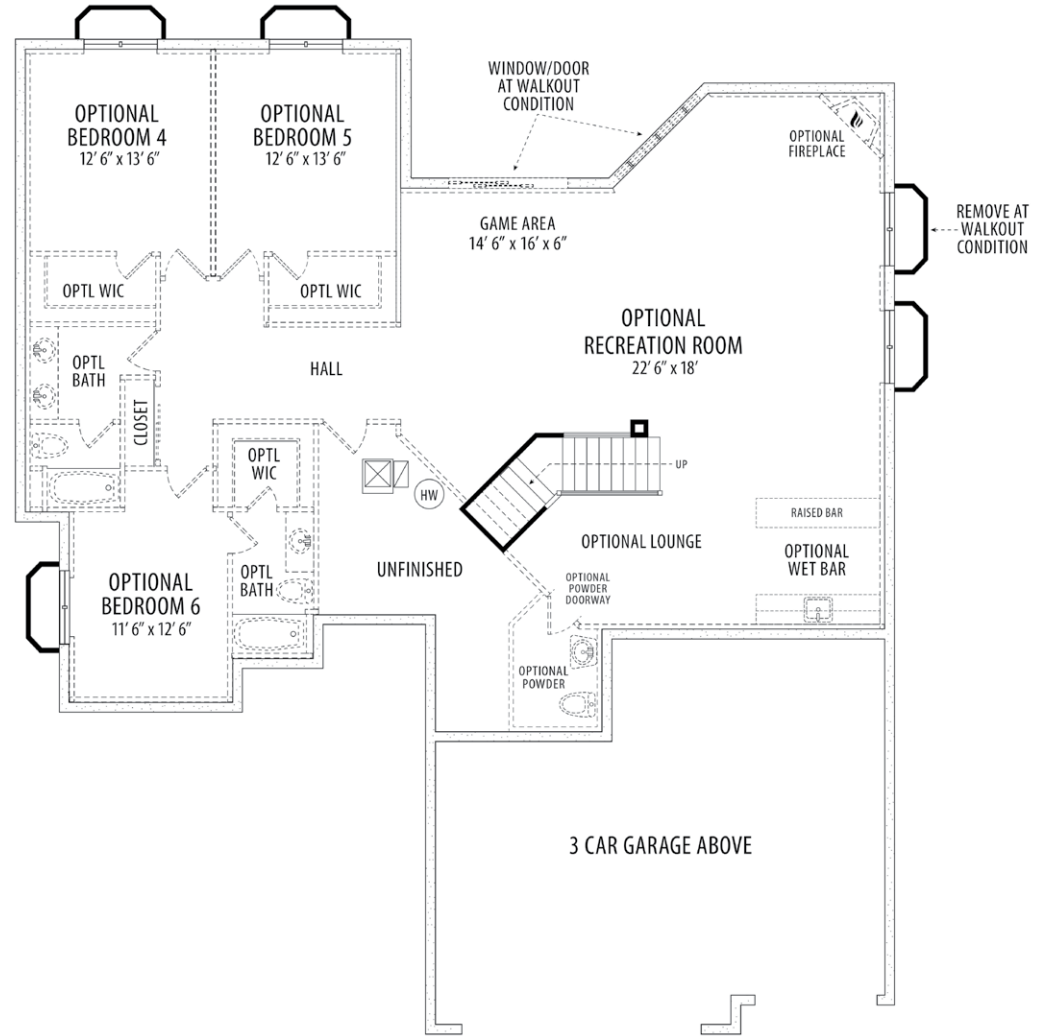

THE STERLING

MODERN RUSTIC

4,784 Total Square Feet

Finished: 4,290

Unfinished: 494

THE STERLING | MODERN RUSTIC

Main Level

Lower Level

THE STERLING

CRAFTSMAN

4,784 Total Square Feet

Finished: 4,290

Unfinished: 494

THE STERLING | CRAFTSMAN

Main Level

Lower Level