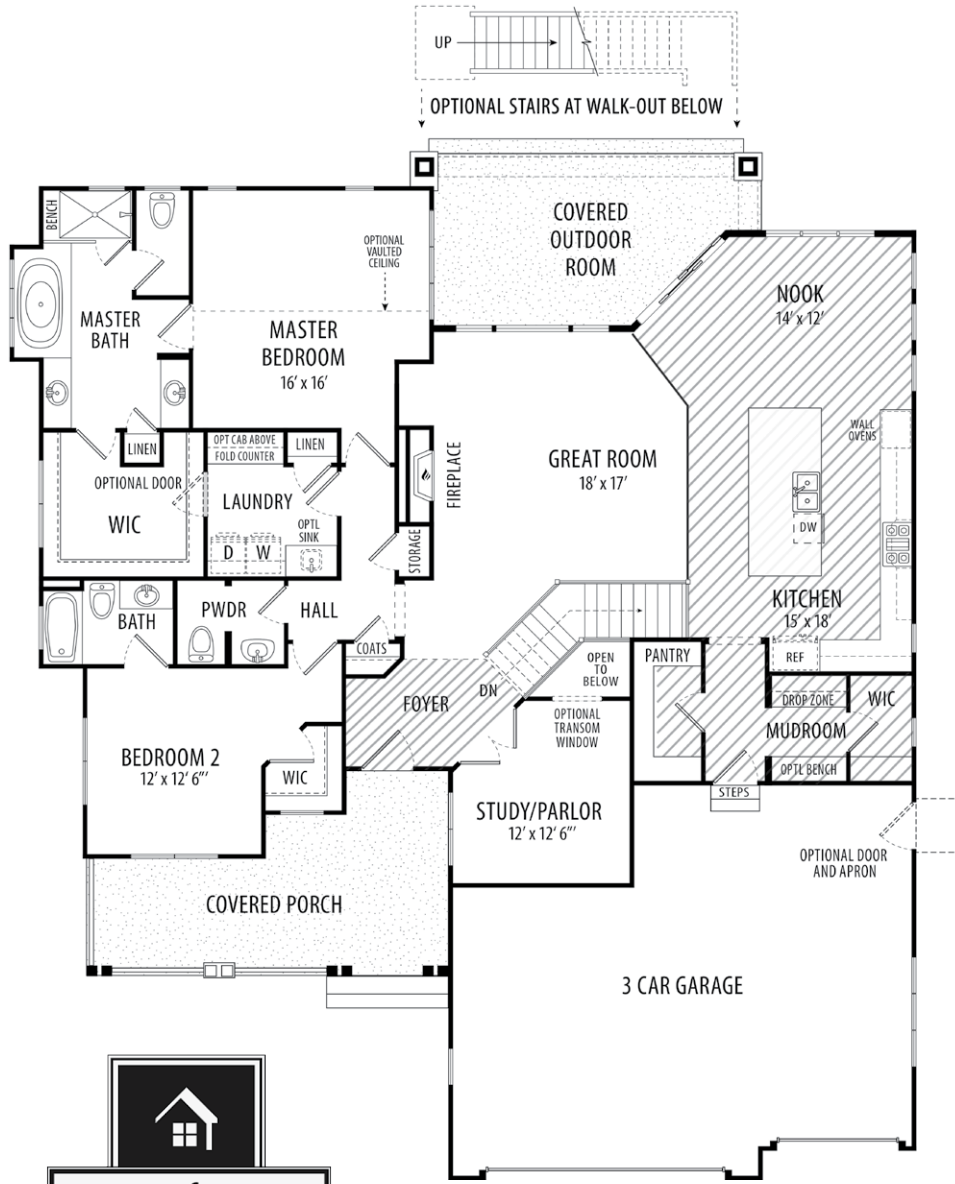

THE STERLING

MODERN RUSTIC

4,784 Total Square Feet

Finished: 4,290

Unfinished: 494

THE STERLING | MODERN RUSTIC

Main Level

Lower Level

WWW.GOETZMANNHOMES.COM

Marketed by:
The KBlue Team at

Artist conception. All plans, features and specifications are subject to change without notification. Measurements are approximate and may vary. June 2017.

THE STERLING

CRAFTSMAN

4,784 Total Square Feet

Finished: 4,290

Unfinished: 494

THE STERLING | CRAFTSMAN

Main Level

Lower Level