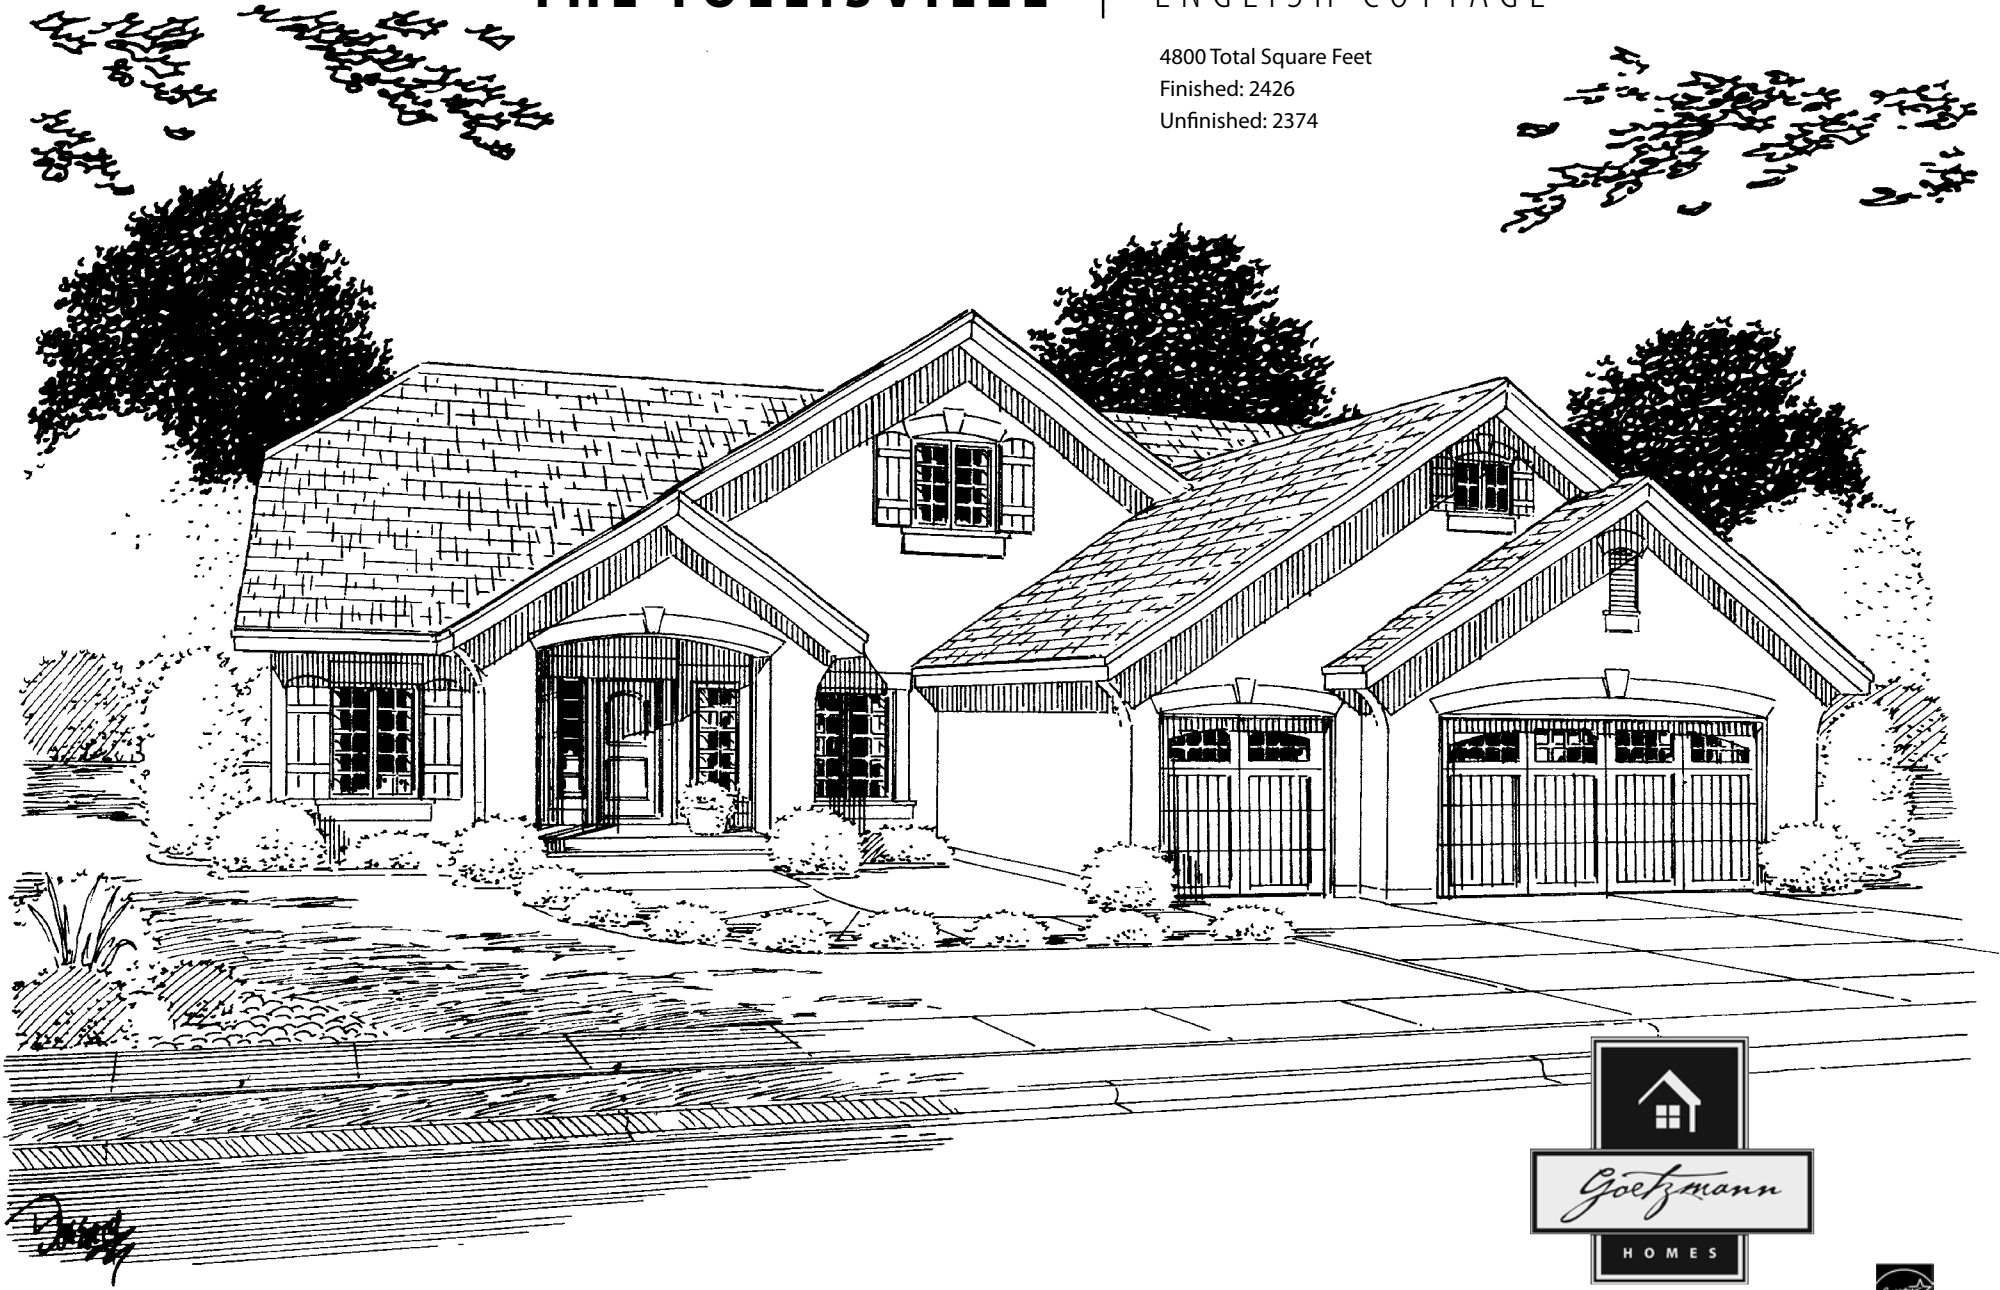

THE TOLLISVILLE | COLORADO RUSTIC

4800 Total Square Feet

Finished: 2426

Unfinished: 2374

THE TOLLISVILLE | COLORADO RUSTIC

THE TOLLISVILLE | PRAIRIE

4800 Total Square Feet

Finished: 2426

Unfinished: 2374

THE TOLLISVILLE | PRAIRIE

THE TOLLISVILLE

ENGLISH COTTAGE

4800 Total Square Feet

Finished: 2426

Unfinished: 2374

THE TOLLISVILLE | ENGLISH COTTAGE