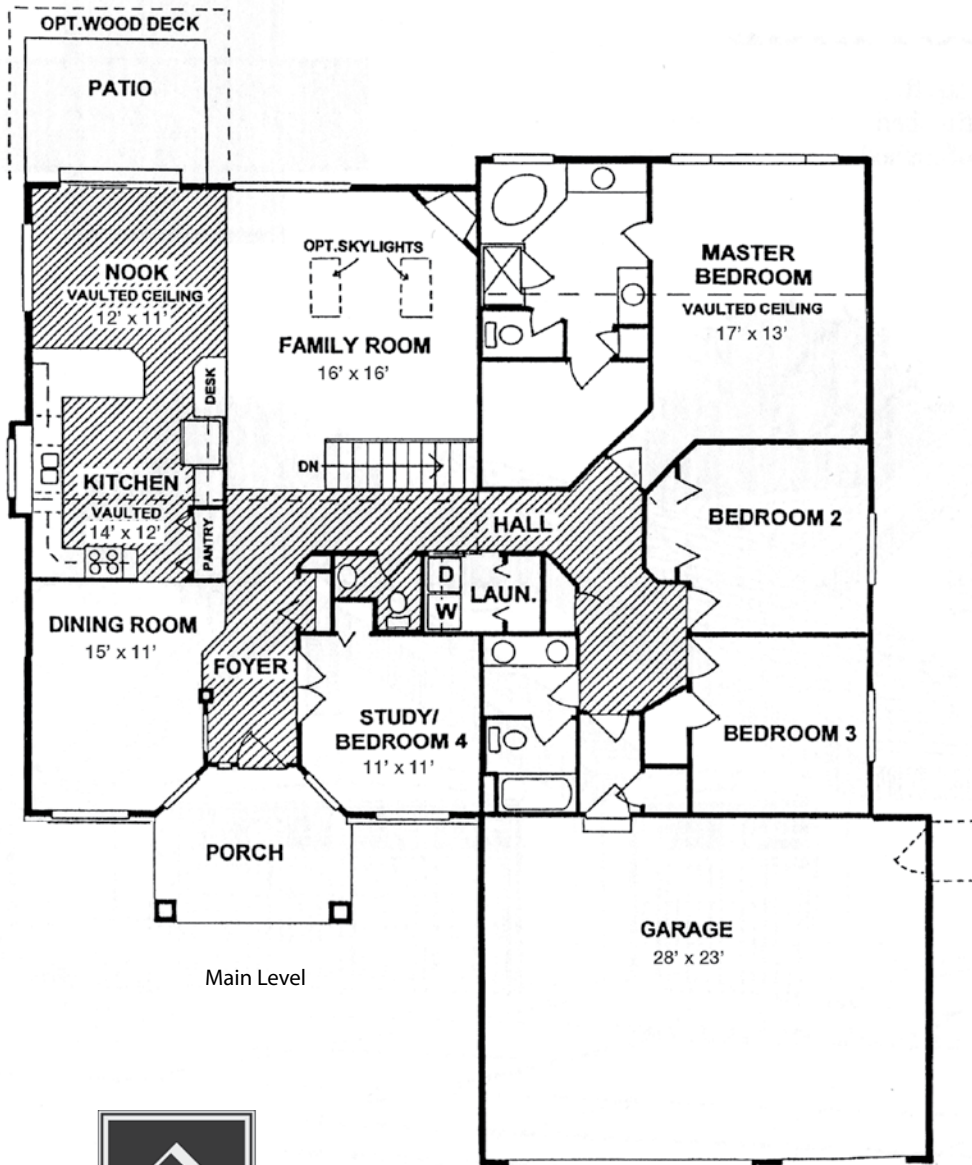

THE TOLLISVILLE | COLORADO RUSTIC

4800 Total Square Feet

Finished: 2426

Unfinished: 2374

THE TOLLISVILLE | COLORADO RUSTIC

THE TOLLISVILLE | PRAIRIE

4800 Total Square Feet

Finished: 2426

Unfinished: 2374

THE TOLLISVILLE | PRAIRIE

THE TOLLISVILLE

ENGLISH COTTAGE

4800 Total Square Feet

Finished: 2426

Unfinished: 2374

THE TOLLISVILLE | ENGLISH COTTAGE