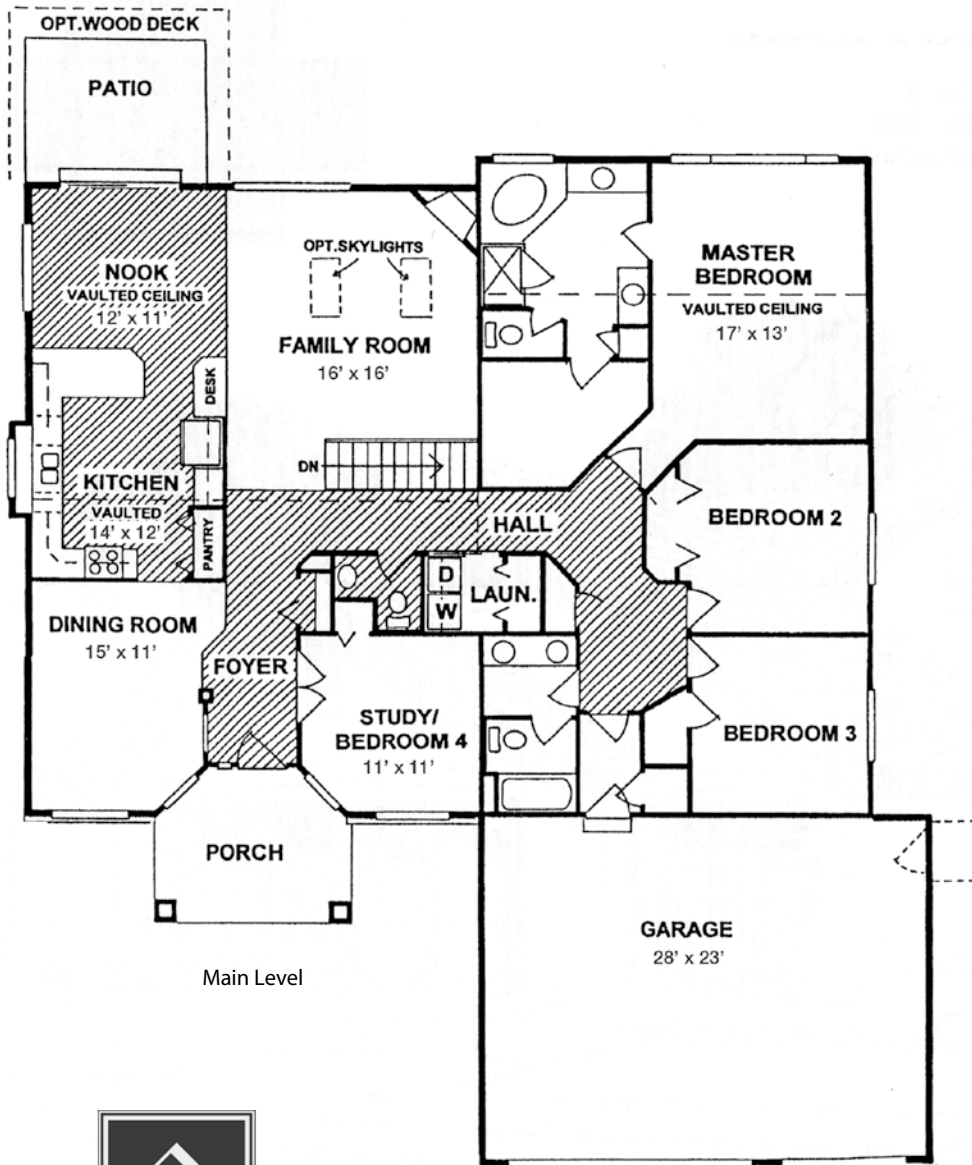

THE TOLLISVILLE | COLORADO RUSTIC

4800 Total Square Feet

Finished: 2426

Unfinished: 2374

THE TOLLISVILLE | COLORADO RUSTIC

THE TOLLISVILLE | PRAIRIE

4800 Total Square Feet

Finished: 2426

Unfinished: 2374

THE TOLLISVILLE | PRAIRIE

THE TOLLISVILLE

ENGLISH COTTAGE

4800 Total Square Feet

Finished: 2426

Unfinished: 2374

THE TOLLISVILLE | ENGLISH COTTAGE