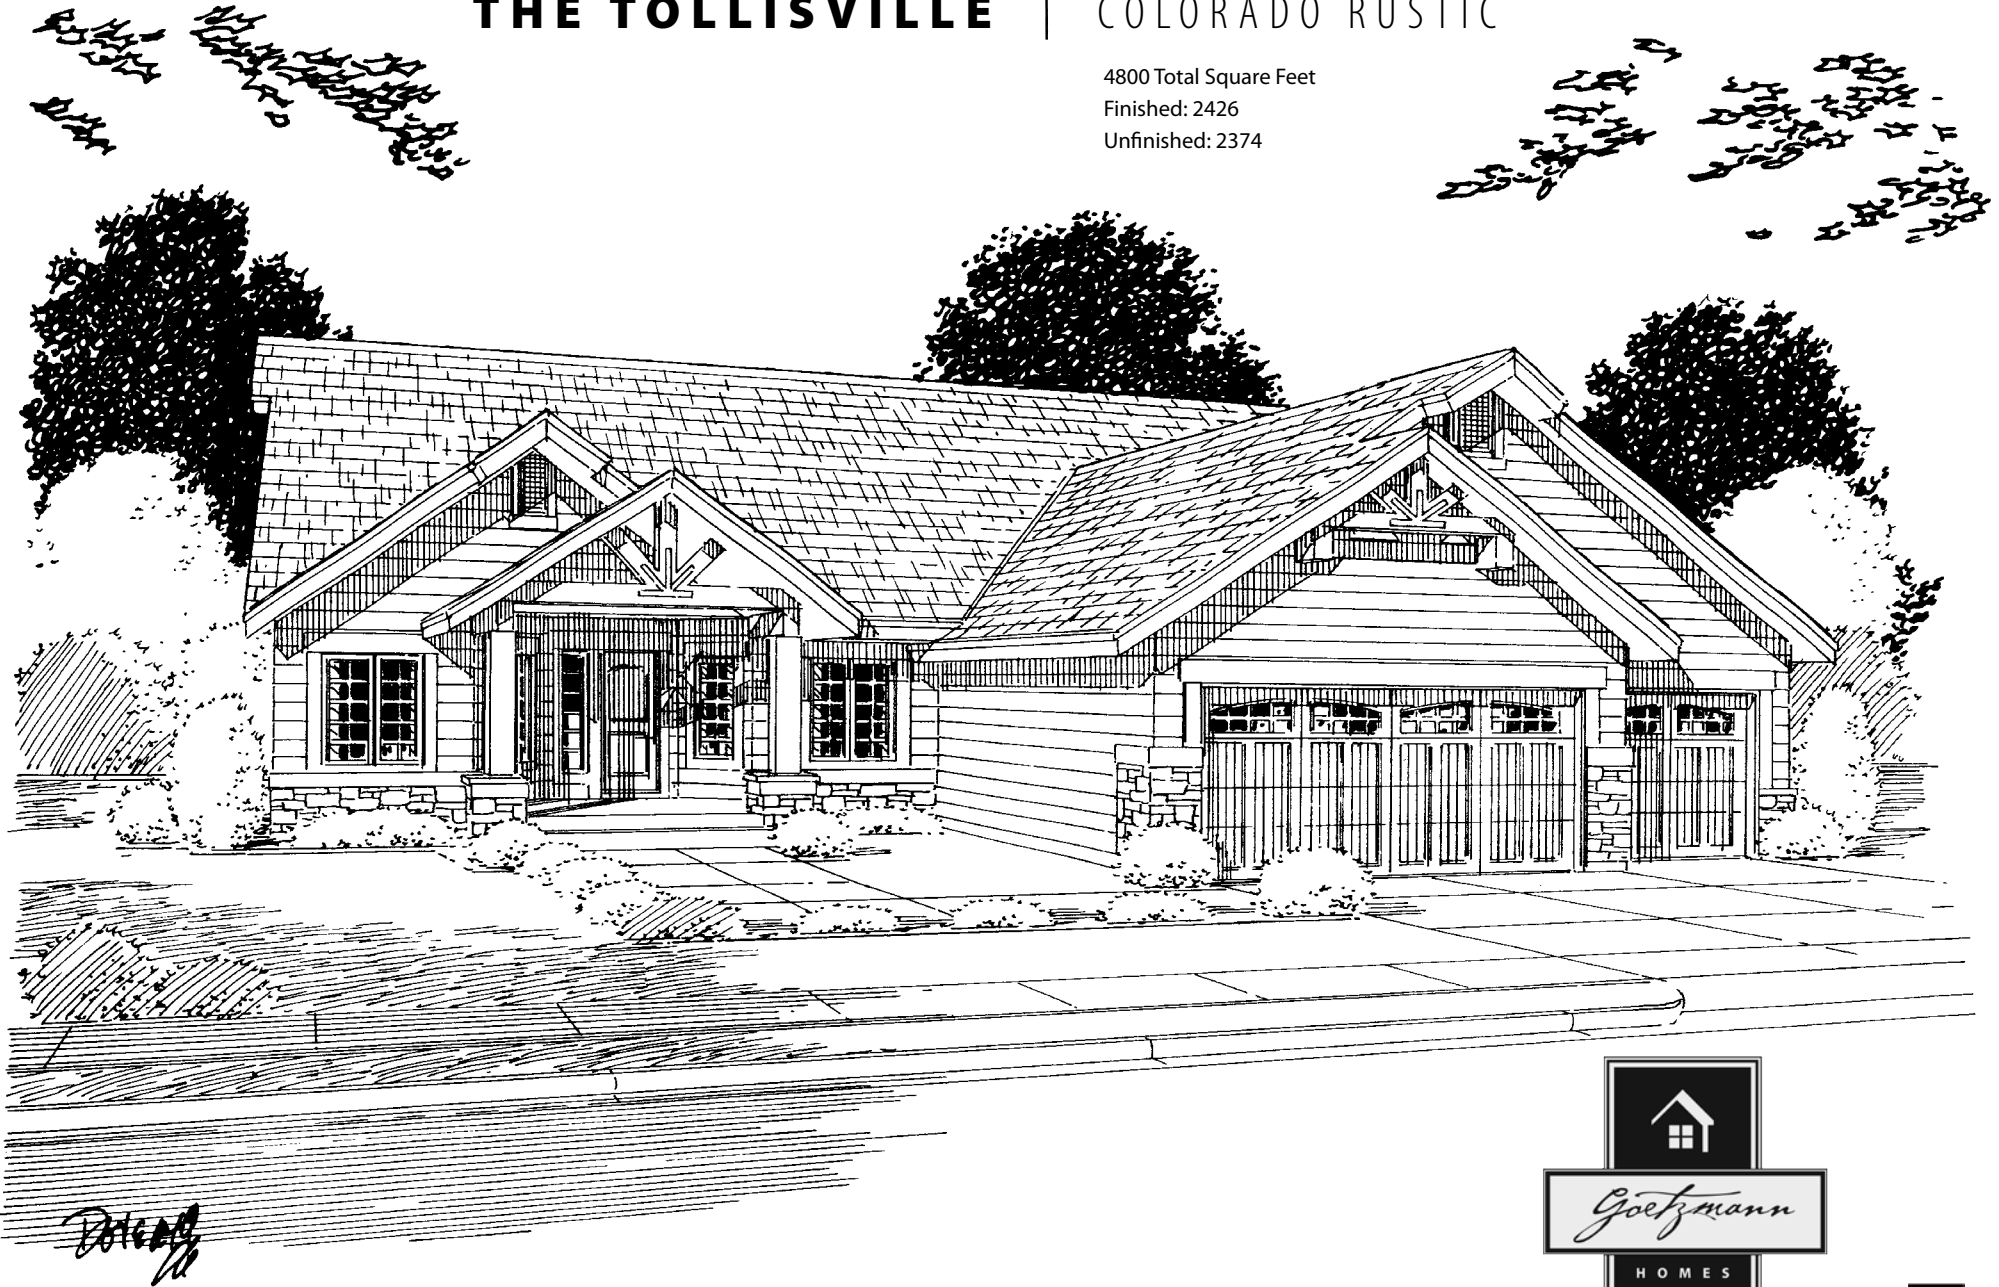

THE TOLLISVILLE | COLORADO RUSTIC

4800 Total Square Feet

Finished: 2426

Unfinished: 2374

THE TOLLISVILLE | COLORADO RUSTIC

THE TOLLISVILLE | PRAIRIE

4800 Total Square Feet

Finished: 2426

Unfinished: 2374

THE TOLLISVILLE | PRAIRIE

THE TOLLISVILLE

ENGLISH COTTAGE

4800 Total Square Feet

Finished: 2426

Unfinished: 2374

THE TOLLISVILLE | ENGLISH COTTAGE