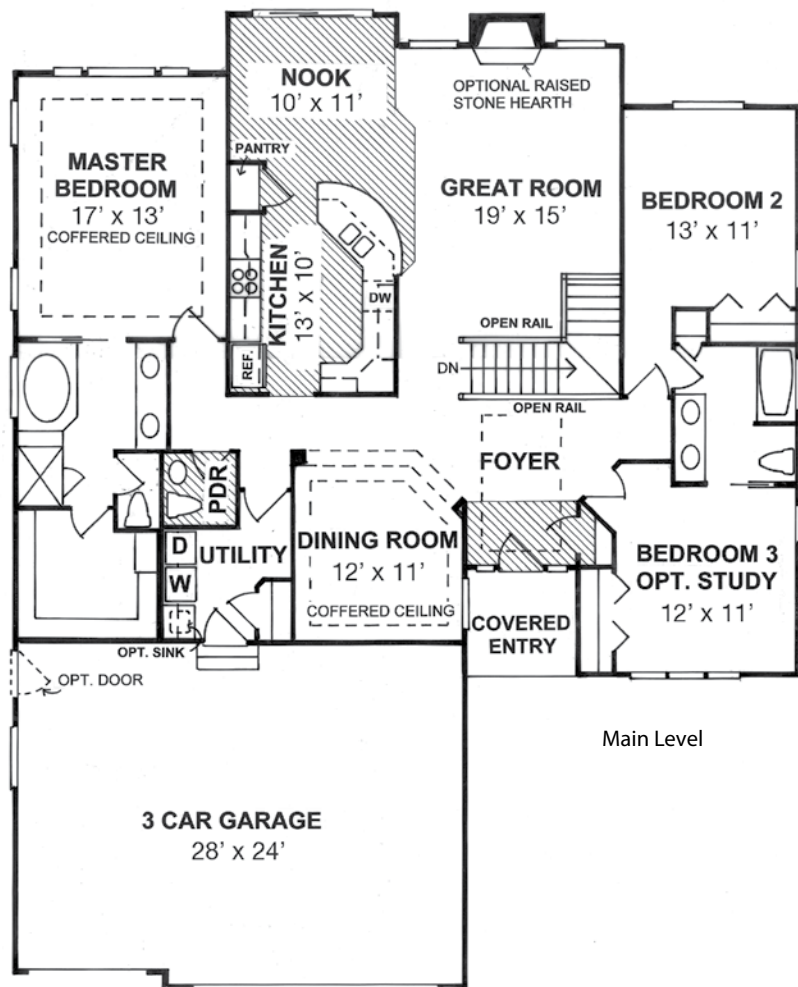

Goetzmann Custom Homes

THE MAYFIELD

COLORADO RUSTIC

4042 Total Square Feet

Finished: 2021

Unfinished: 2021

Shown with Optional Stucco

THE MAYFIELD | COLORADO RUSTIC

Main Level

Lower Level

Artist conception. All plans, features and specifications are subject to change without notification. Measurements are approximate and may vary.

WWW.GOETZMANNHOMES.COM

THE MAYFIELD

CRAFTSMAN

4042 Total Square Feet

Finished: 2021

Unfinished: 2021

Shown with Optional Stucco

THE MAYFIELD | CRAFTSMAN

Artist conception. All plans, features and specifications are subject to change without notification. Measurements are approximate and may vary.