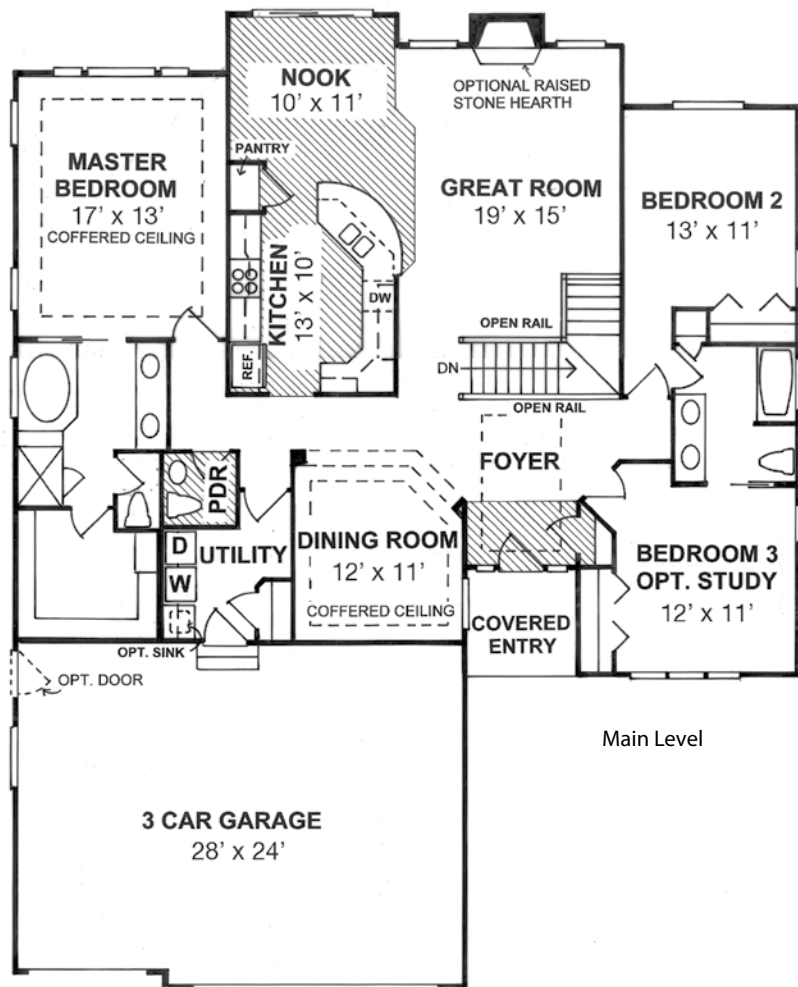

Goetzmann Custom Homes

THE MAYFIELD

COLORADO RUSTIC

4042 Total Square Feet

Finished: 2021

Unfinished: 2021

Shown with Optional Stucco

THE MAYFIELD | COLORADO RUSTIC

4042 Total Square Feet

Finished: 2021

Unfinished: 2021

Shown with Optional Stucco

THE MAYFIELD | CRAFTSMAN

Artist conception. All plans, features and specifications are subject to change without notification. Measurements are approximate and may vary.

WWW.GOETZMANNHOMES.COM

THE MAYFIELD

ENGLISH COTTAGE

4042 Total Square Feet

Finished: 2021

Unfinished: 2021

THE MAYFIELD | ENGLISH COTTAGE

Artist conception. All plans, features and specifications are subject to change without notification. Measurements are approximate and may vary.