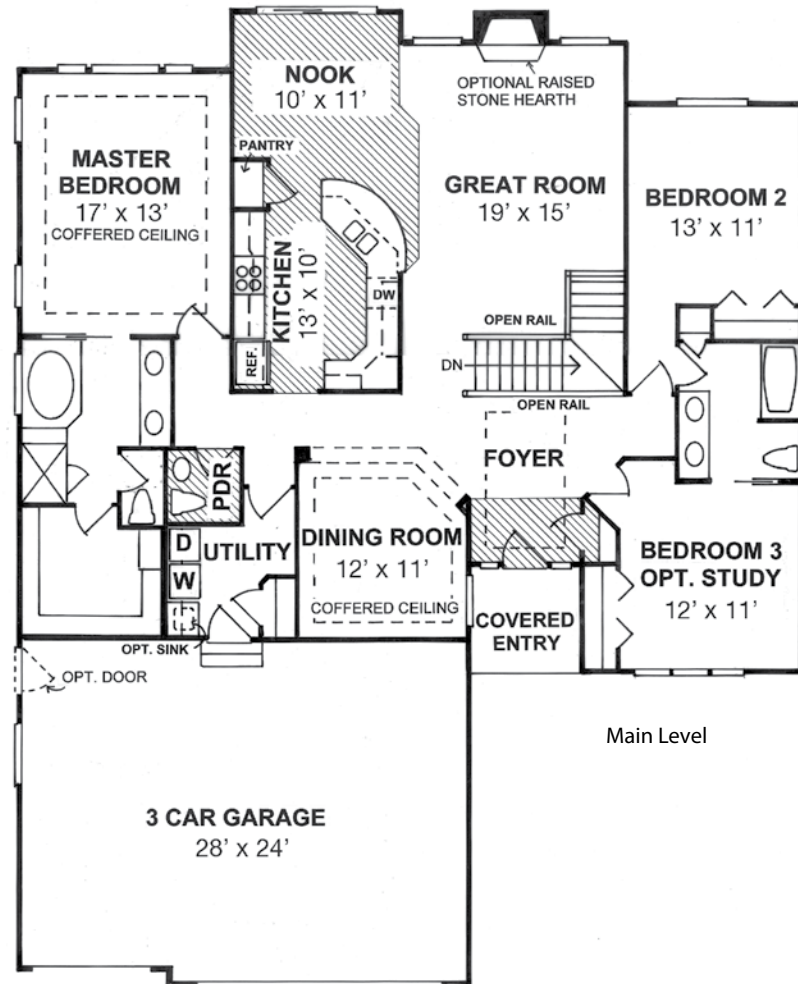

WWW.GOETZMANNHOMES.COM

THE MAYFIELD

ENGLISH COTTAGE

4042 Total Square Feet

Finished: 2021

Unfinished: 2021

THE MAYFIELD | ENGLISH COTTAGE

Artist conception. All plans, features and specifications are subject to change without notification. Measurements are approximate and may vary.