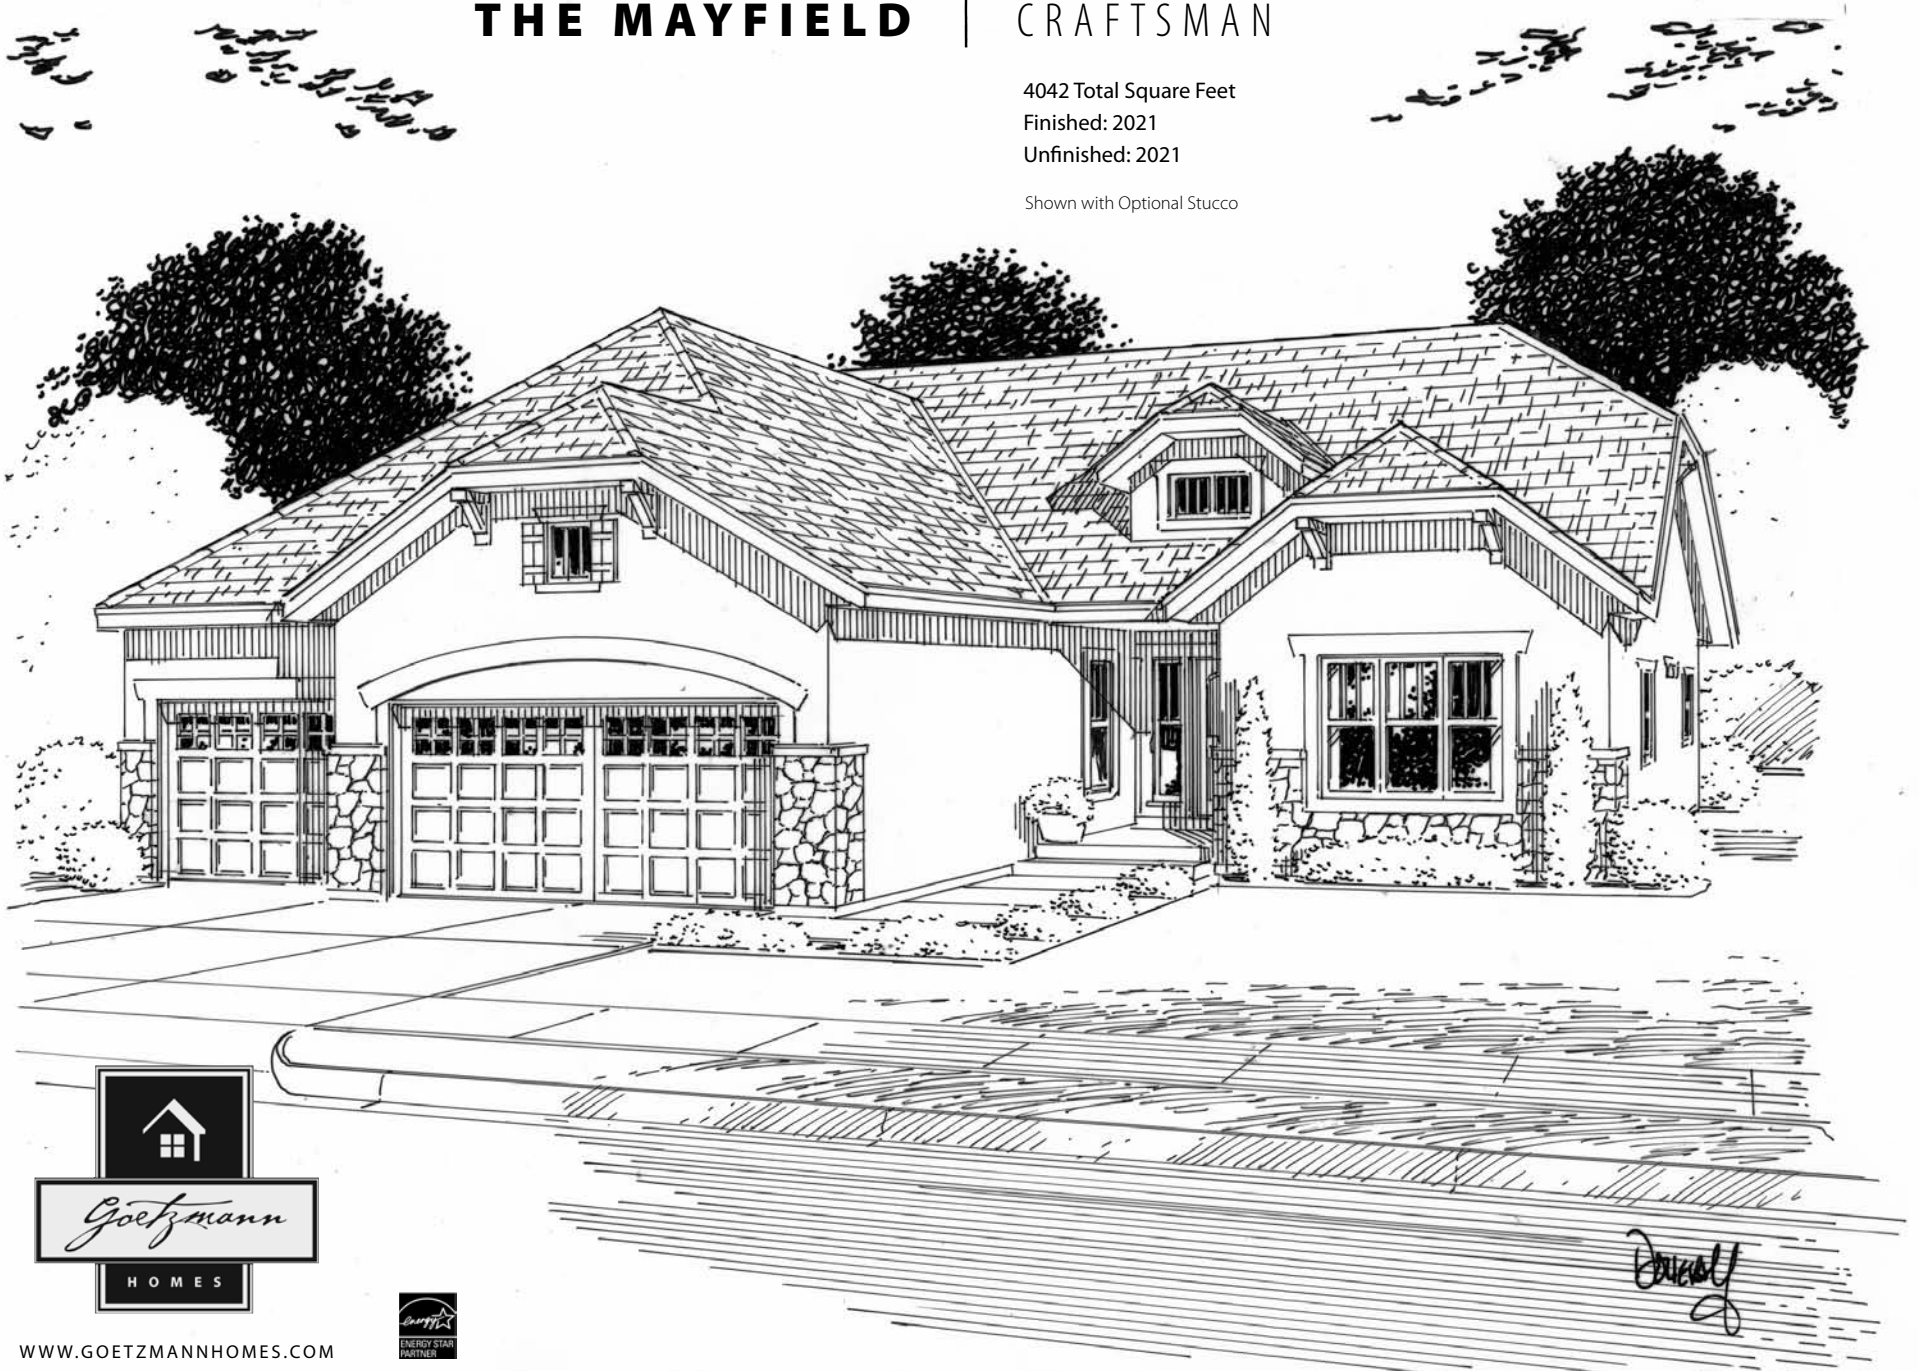

Goetzmann Custom Homes

THE MAYFIELD

COLORADO RUSTIC

4042 Total Square Feet

Finished: 2021

Unfinished: 2021

Shown with Optional Stucco

THE MAYFIELD | COLORADO RUSTIC

4042 Total Square Feet

Finished: 2021

Unfinished: 2021

Shown with Optional Stucco

THE MAYFIELD | CRAFTSMAN

Artist conception. All plans, features and specifications are subject to change without notification. Measurements are approximate and may vary.

WWW.GOETZMANNHOMES.COM

THE MAYFIELD

ENGLISH COTTAGE

4042 Total Square Feet

Finished: 2021

Unfinished: 2021

THE MAYFIELD | ENGLISH COTTAGE

Artist conception. All plans, features and specifications are subject to change without notification. Measurements are approximate and may vary.