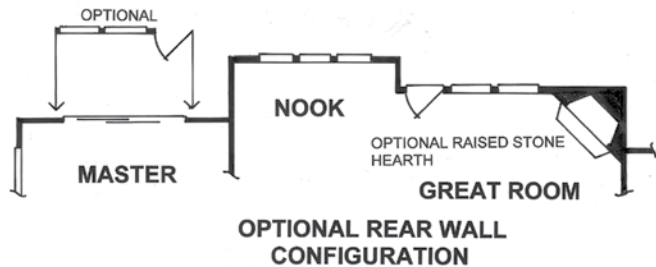

THE MAYFIELD | CRAFTSMAN