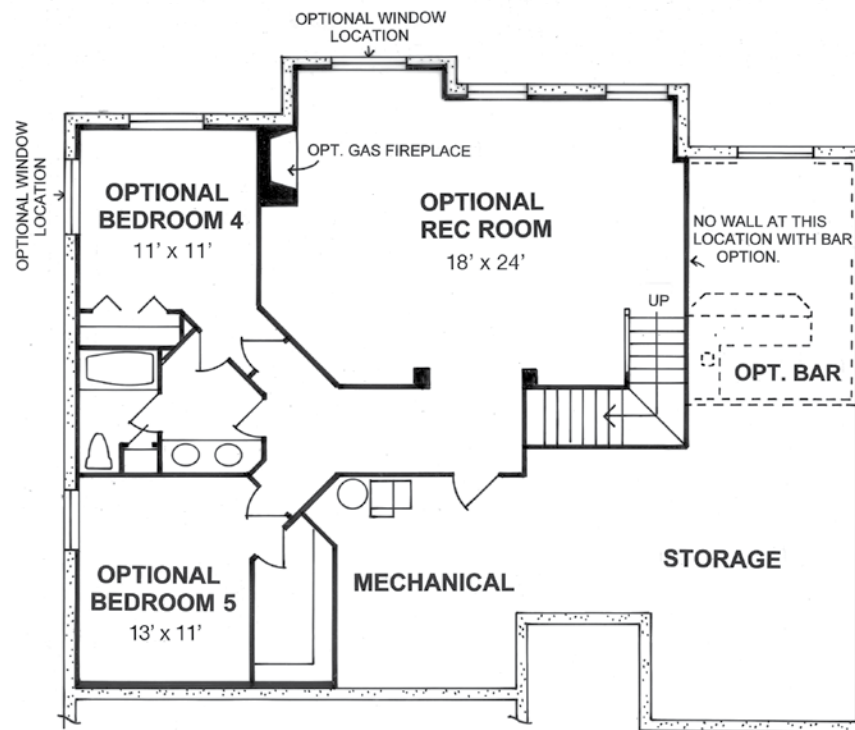

Goetzmann Custom Homes

THE MAYFIELD

COLORADO RUSTIC

4042 Total Square Feet

Finished: 2021

Unfinished: 2021

Shown with Optional Stucco

THE MAYFIELD | COLORADO RUSTIC

Main Level

Lower Level

Artist conception. All plans, features and specifications are subject to change without notification. Measurements are approximate and may vary.

WWW.GOETZMANNHOMES.COM

THE MAYFIELD

CRAFTSMAN

4042 Total Square Feet

Finished: 2021

Unfinished: 2021

Shown with Optional Stucco

THE MAYFIELD | CRAFTSMAN

Artist conception. All plans, features and specifications are subject to change without notification. Measurements are approximate and may vary.

WWW.GOETZMANNHOMES.COM

THE MAYFIELD

ENGLISH COTTAGE

4042 Total Square Feet

Finished: 2021

Unfinished: 2021

THE MAYFIELD | ENGLISH COTTAGE

Artist conception. All plans, features and specifications are subject to change without notification. Measurements are approximate and may vary.