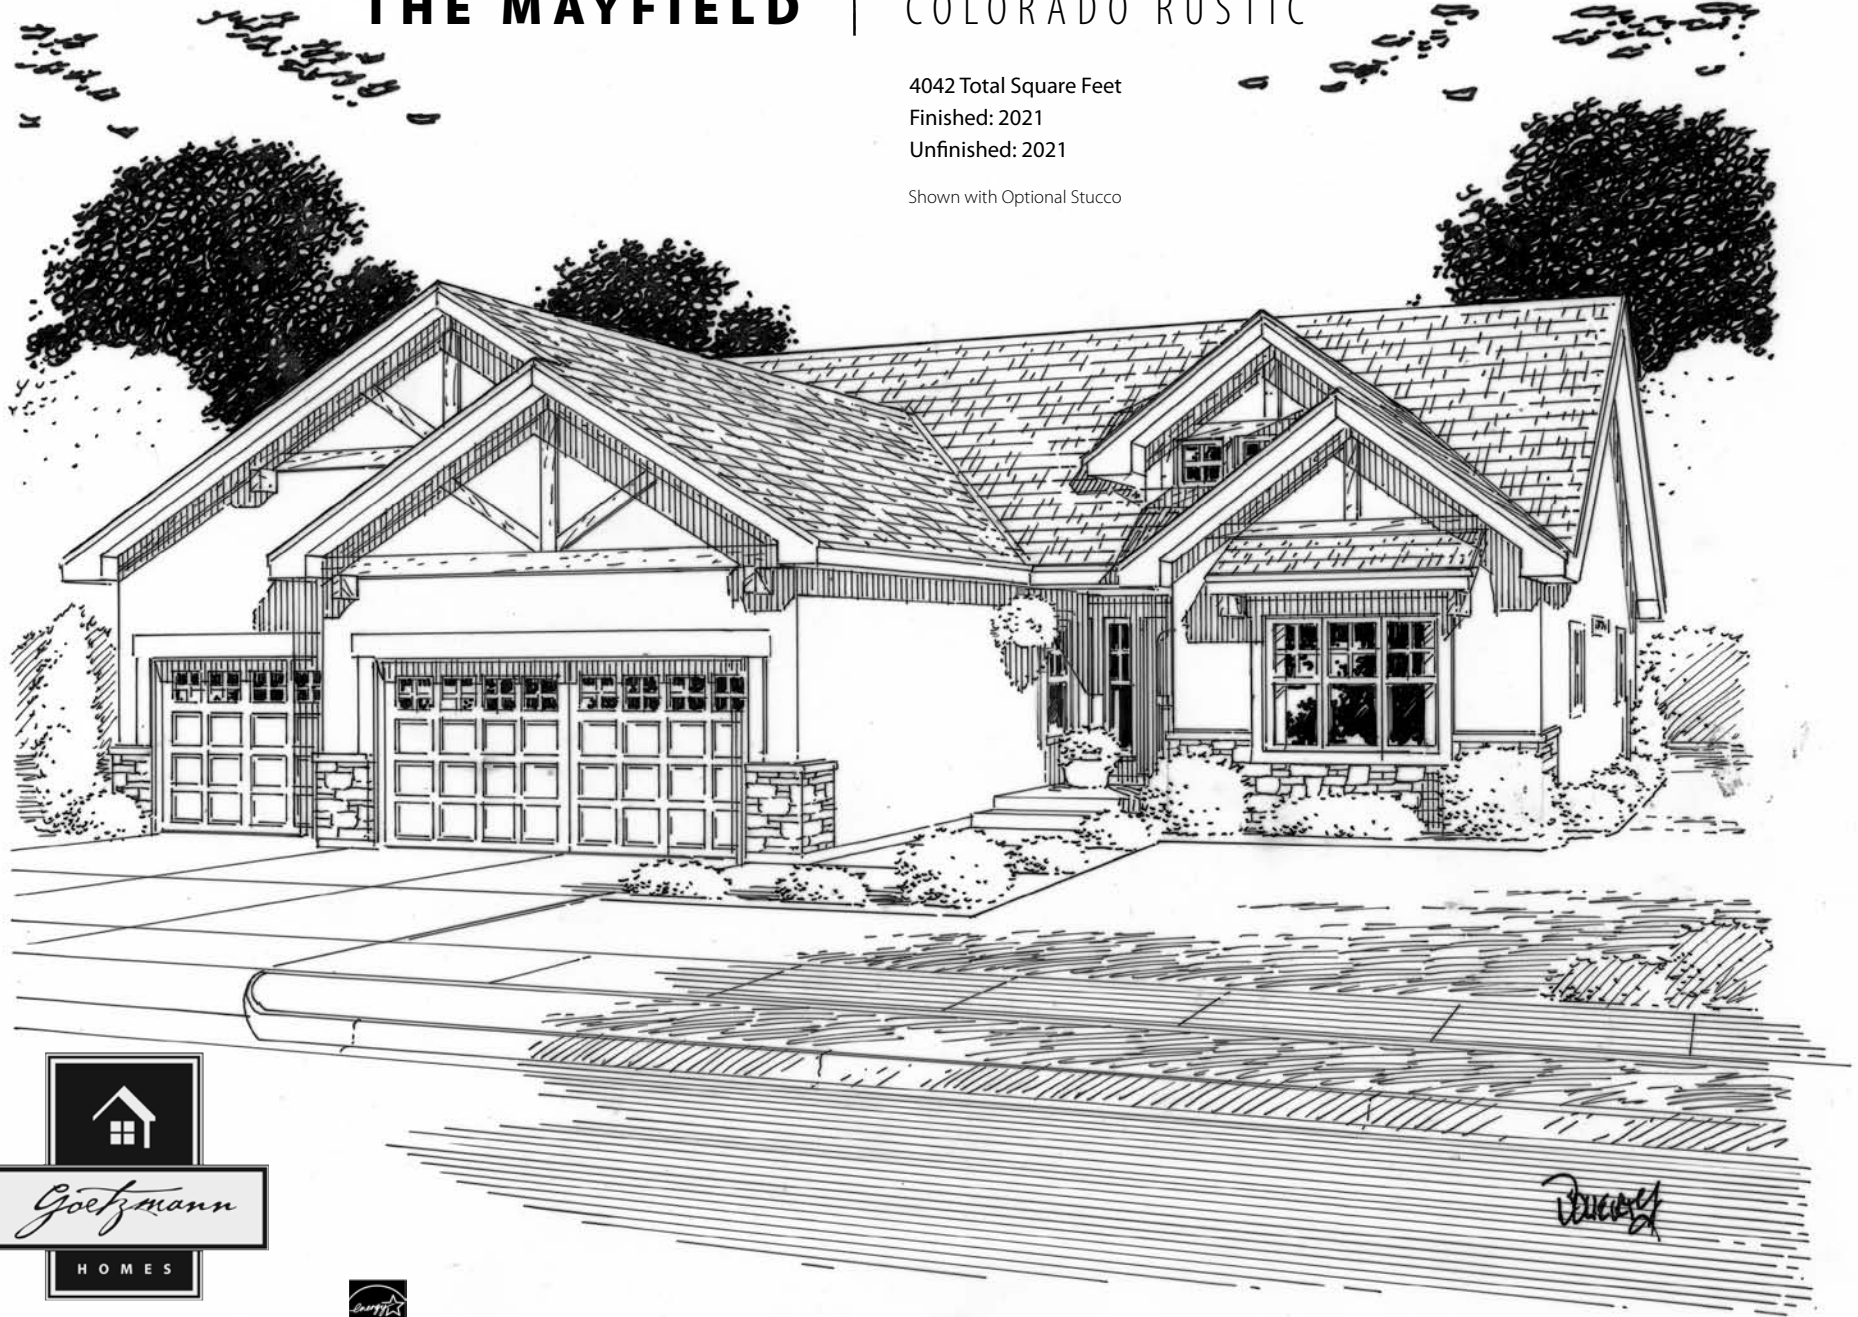

Goetzmann Custom Homes

THE MAYFIELD

COLORADO RUSTIC

4042 Total Square Feet

Finished: 2021

Unfinished: 2021

Shown with Optional Stucco

THE MAYFIELD | COLORADO RUSTIC

4042 Total Square Feet

Finished: 2021

Unfinished: 2021

Shown with Optional Stucco

THE MAYFIELD | CRAFTSMAN

Artist conception. All plans, features and specifications are subject to change without notification. Measurements are approximate and may vary.

WWW.GOETZMANNHOMES.COM

THE MAYFIELD

ENGLISH COTTAGE

4042 Total Square Feet

Finished: 2021

Unfinished: 2021

THE MAYFIELD | ENGLISH COTTAGE

Artist conception. All plans, features and specifications are subject to change without notification. Measurements are approximate and may vary.