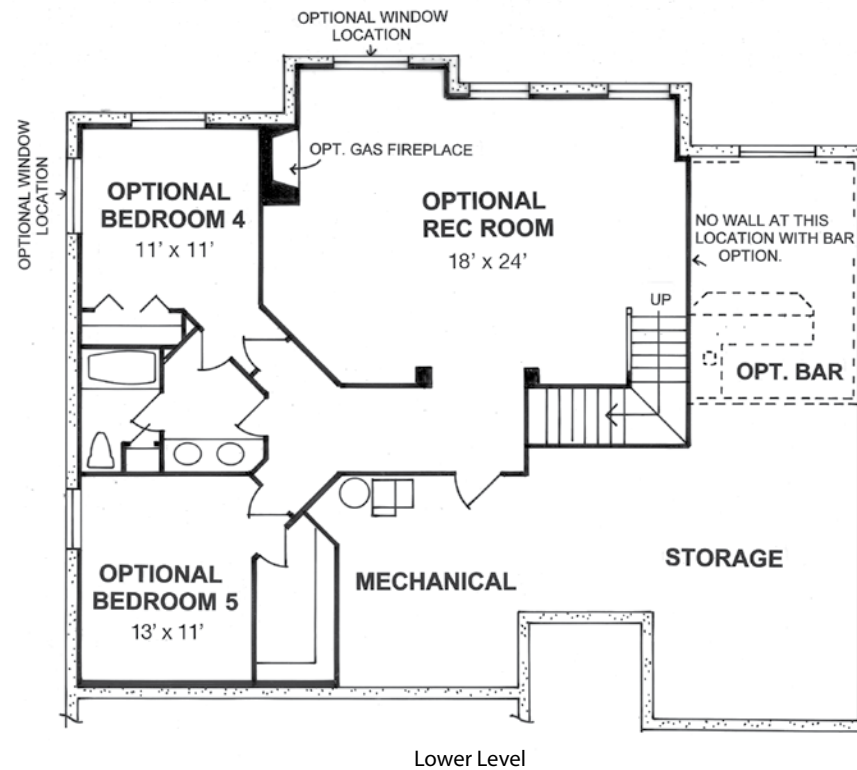

4042 Total Square Feet

Finished: 2021

Unfinished: 2021

Shown with Optional Stucco

THE MAYFIELD | CRAFTSMAN

Artist conception. All plans, features and specifications are subject to change without notification. Measurements are approximate and may vary.

WWW.GOETZMANNHOMES.COM

THE MAYFIELD

ENGLISH COTTAGE

4042 Total Square Feet

Finished: 2021

Unfinished: 2021

THE MAYFIELD | ENGLISH COTTAGE

Artist conception. All plans, features and specifications are subject to change without notification. Measurements are approximate and may vary.