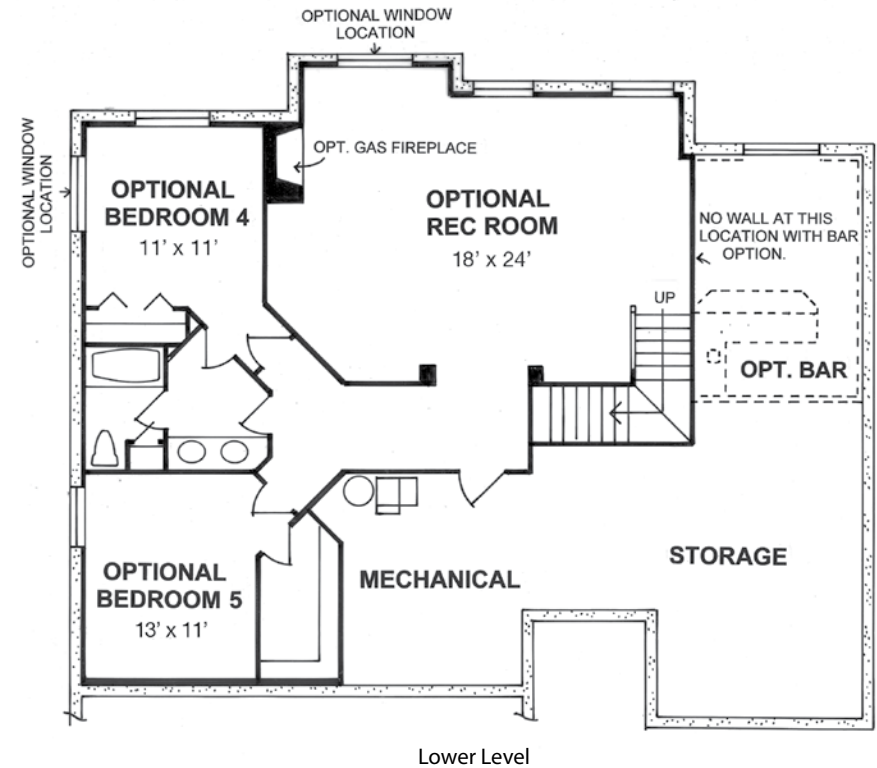

4042 Total Square Feet

Finished: 2021

Unfinished: 2021

Shown with Optional Stucco

THE MAYFIELD | CRAFTSMAN

Artist conception. All plans, features and specifications are subject to change without notification. Measurements are approximate and may vary.

WWW.GOETZMANNHOMES.COM

THE MAYFIELD

ENGLISH COTTAGE

4042 Total Square Feet

Finished: 2021

Unfinished: 2021

THE MAYFIELD | ENGLISH COTTAGE

Artist conception. All plans, features and specifications are subject to change without notification. Measurements are approximate and may vary.