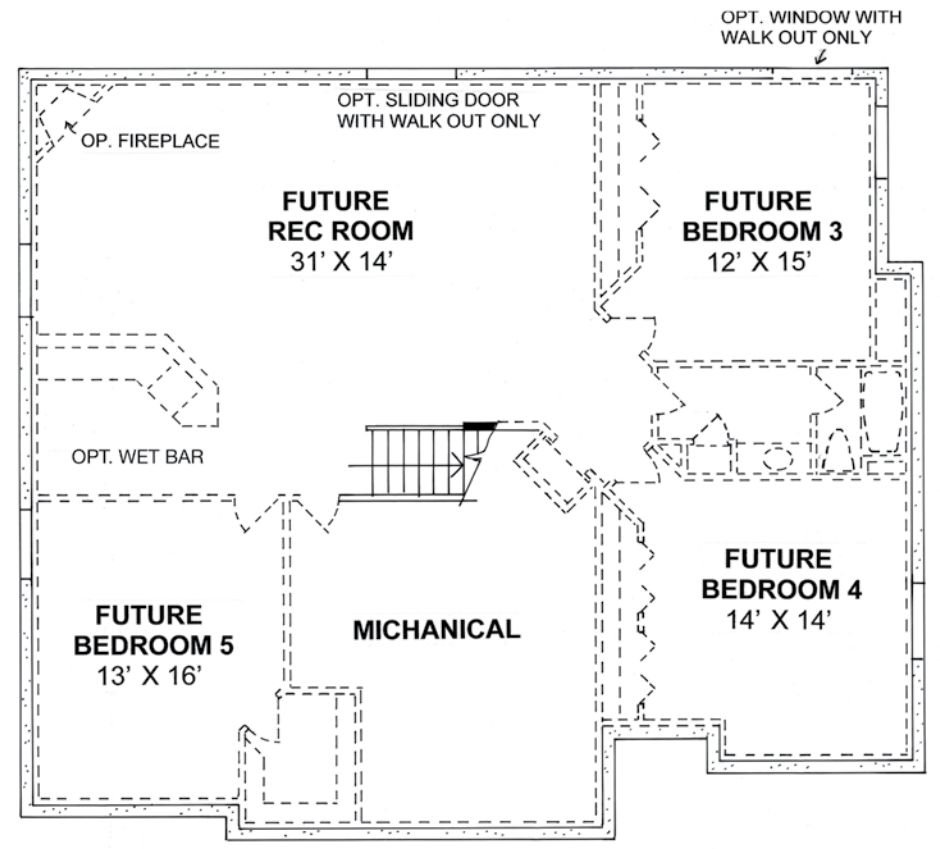

**THE LARKHAVEN**

**COLORADO RUSTIC**

3935 Total Square Feet

Finished: 2046

Unfinished: 1889

# THE LARKHAVEN | COLORADO RUSTIC

Main Level

Lower Level

Artist conception. All plans, features and specifications are subject to change without notification. Measurements are approximate and may vary.

WWW.GOETZMANNHOMES.COM