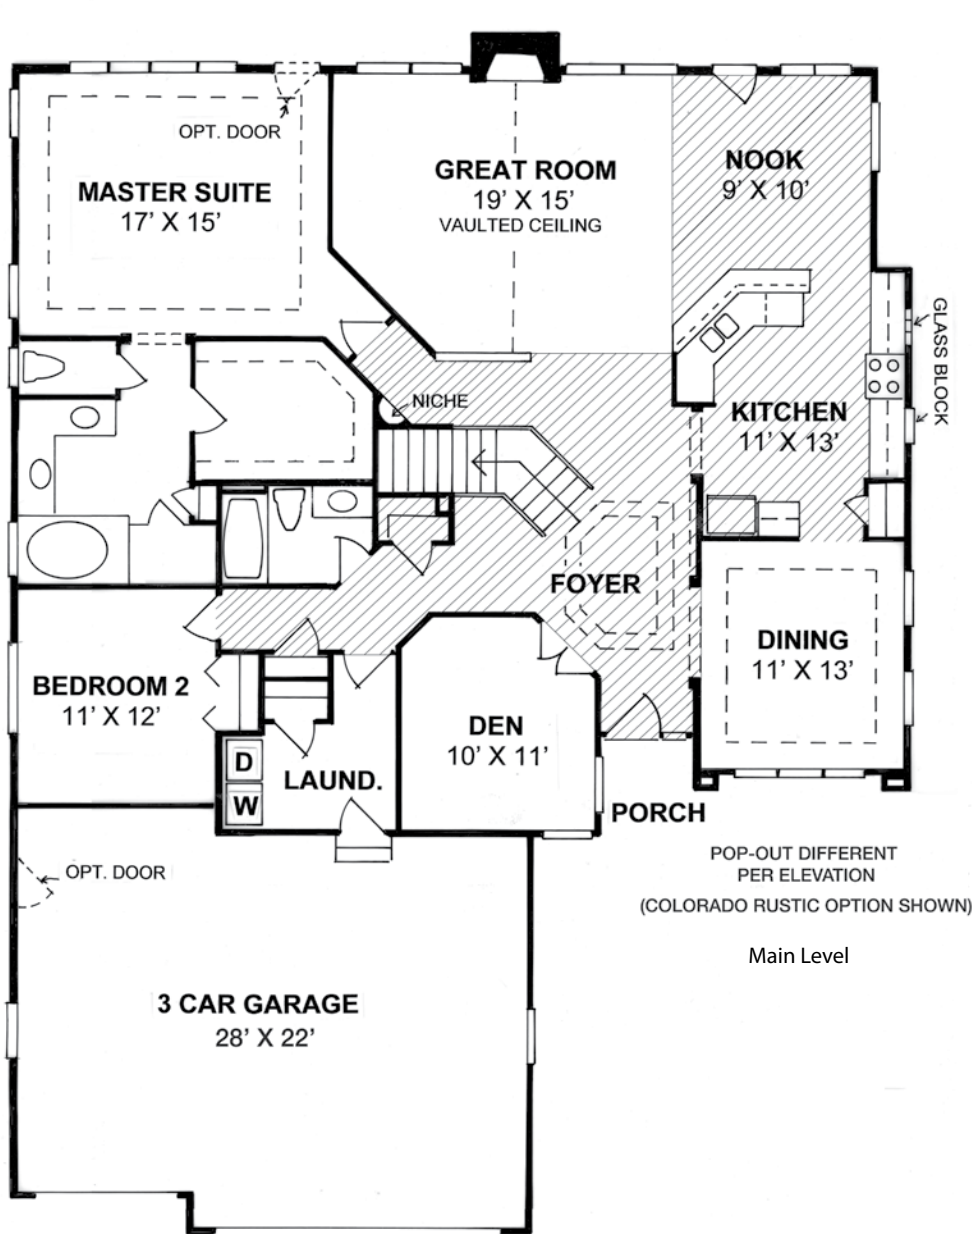

THE LARKHAVEN | CRAFTSMAN

Main Level