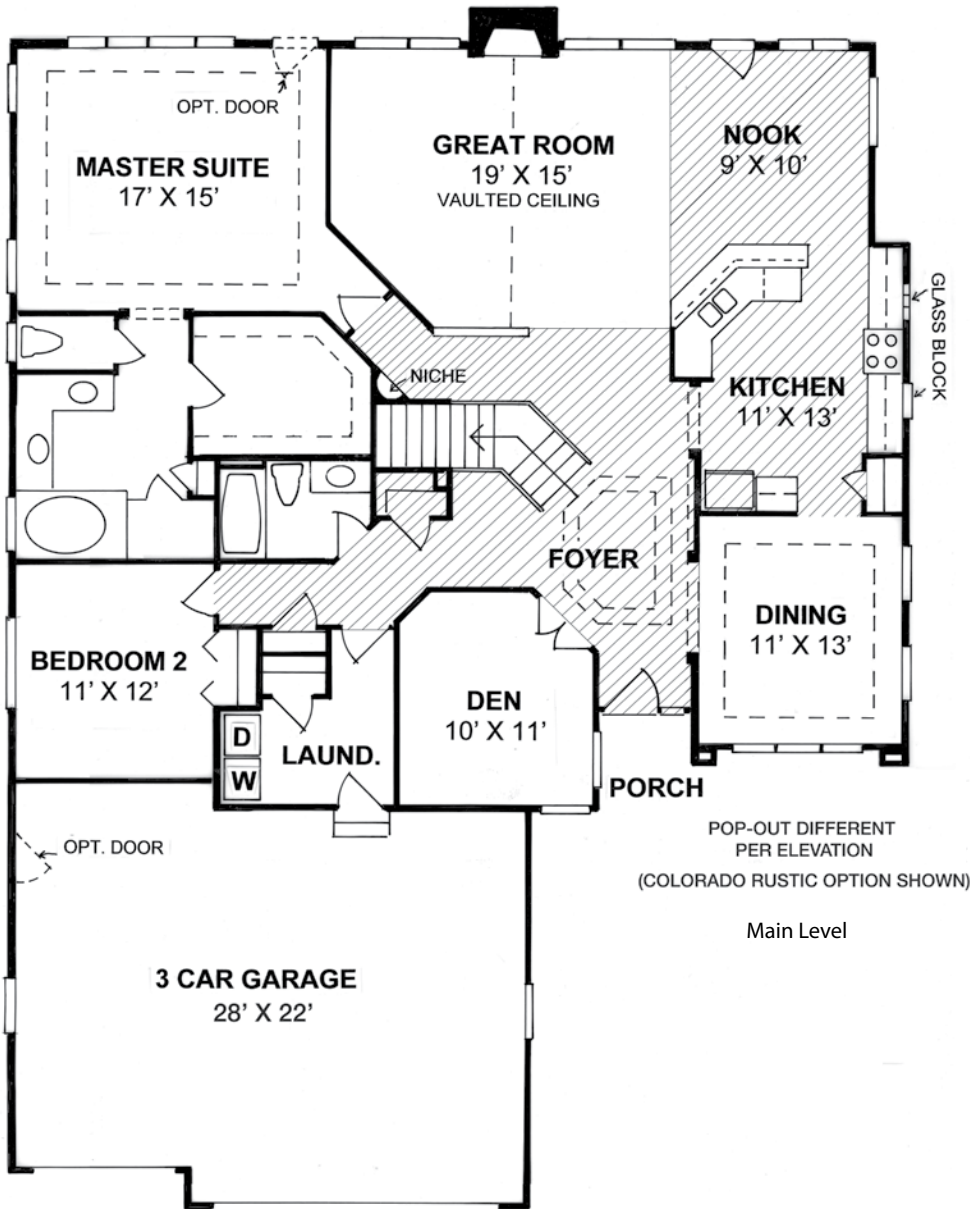

# THE LARKHAVEN | CRAFTSMAN

Main Level

Lower Level

Artist conception. All plans, features and specifications are subject to change without notification. Measurements are approximate and may vary.

WWW.GOETZMANNHOMES.COM

**THE LARKHAVEN**

ENGLISH COTTAGE

3935 Total Square Feet

Finished: 2046

Unfinished: 1889

# THE LARKHAVEN | ENGLISH COTTAGE

Main Level

Lower Level

Artist conception. All plans, features and specifications are subject to change without notification. Measurements are approximate and may vary.

WWW.GOETZMANNHOMES.COM