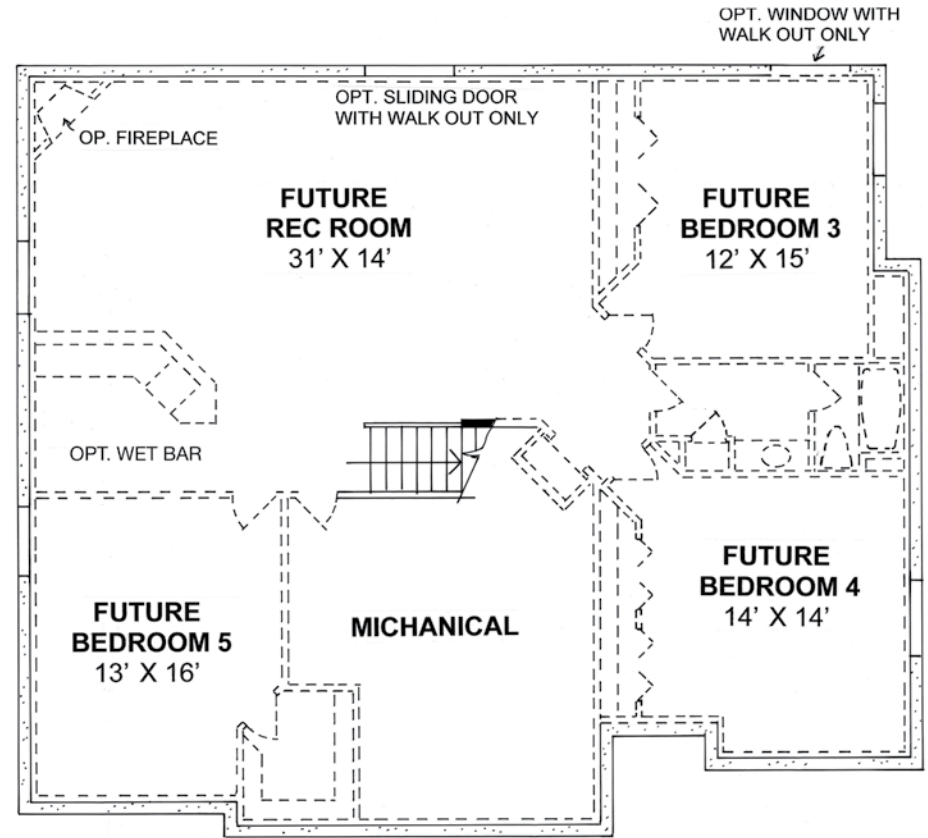

# THE LARKHAVEN | CRAFTSMAN

Main Level

Lower Level

Artist conception. All plans, features and specifications are subject to change without notification. Measurements are approximate and may vary.

WWW.GOETZMANNHOMES.COM

**THE LARKHAVEN**

ENGLISH COTTAGE

3935 Total Square Feet

Finished: 2046

Unfinished: 1889

# THE LARKHAVEN | ENGLISH COTTAGE

Main Level

Lower Level

Artist conception. All plans, features and specifications are subject to change without notification. Measurements are approximate and may vary.

WWW.GOETZMANNHOMES.COM