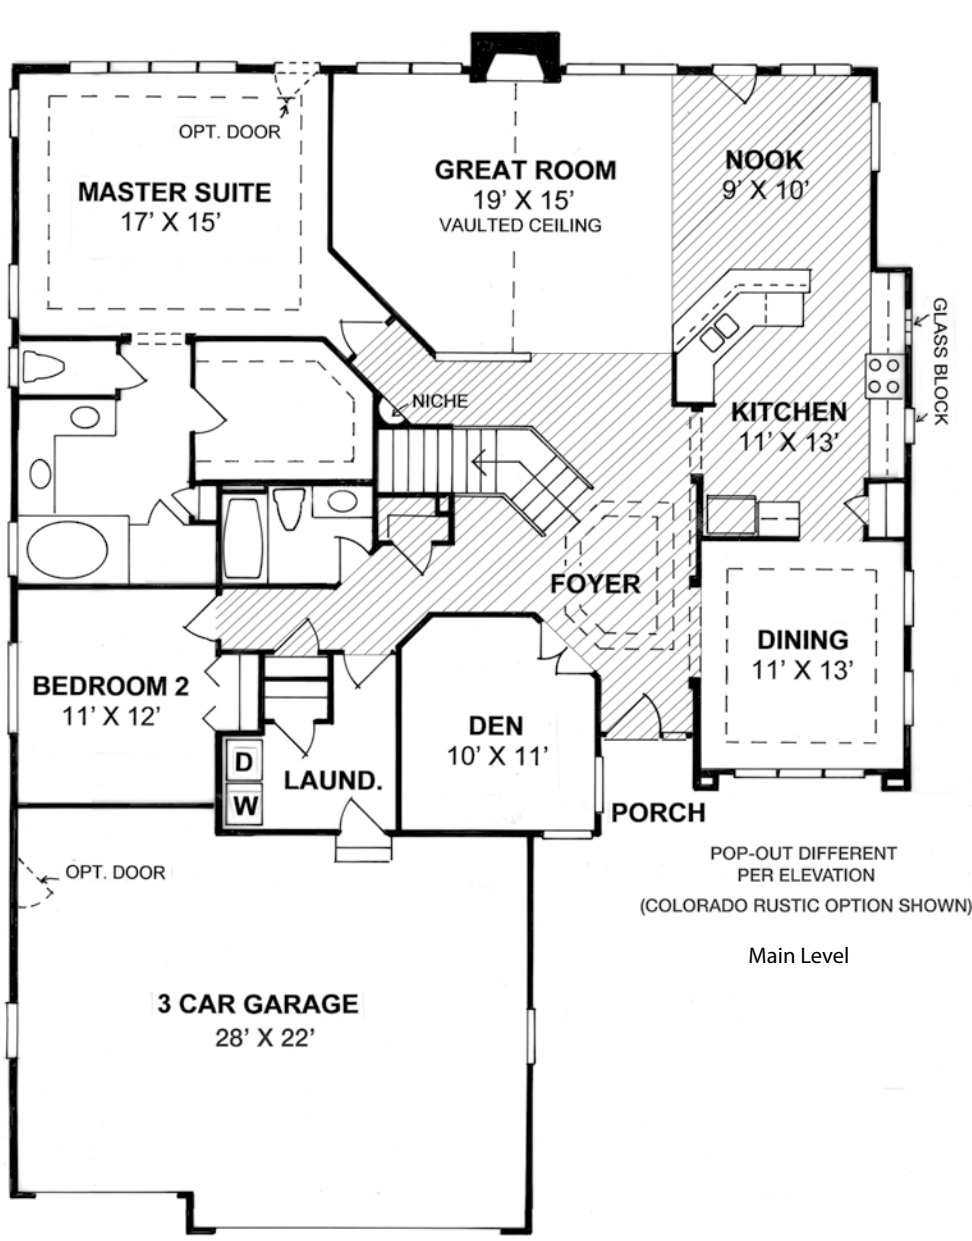

**THE LARKHAVEN**

**COLORADO RUSTIC**

3935 Total Square Feet

Finished: 2046

Unfinished: 1889

# THE LARKHAVEN | COLORADO RUSTIC

Main Level

Lower Level

Artist conception. All plans, features and specifications are subject to change without notification. Measurements are approximate and may vary.

WWW.GOETZMANNHOMES.COM

**THE LARKHAVEN** | CRAFTSMAN

3935 Total Square Feet  
Finished: 2046  
Unfinished: 1889