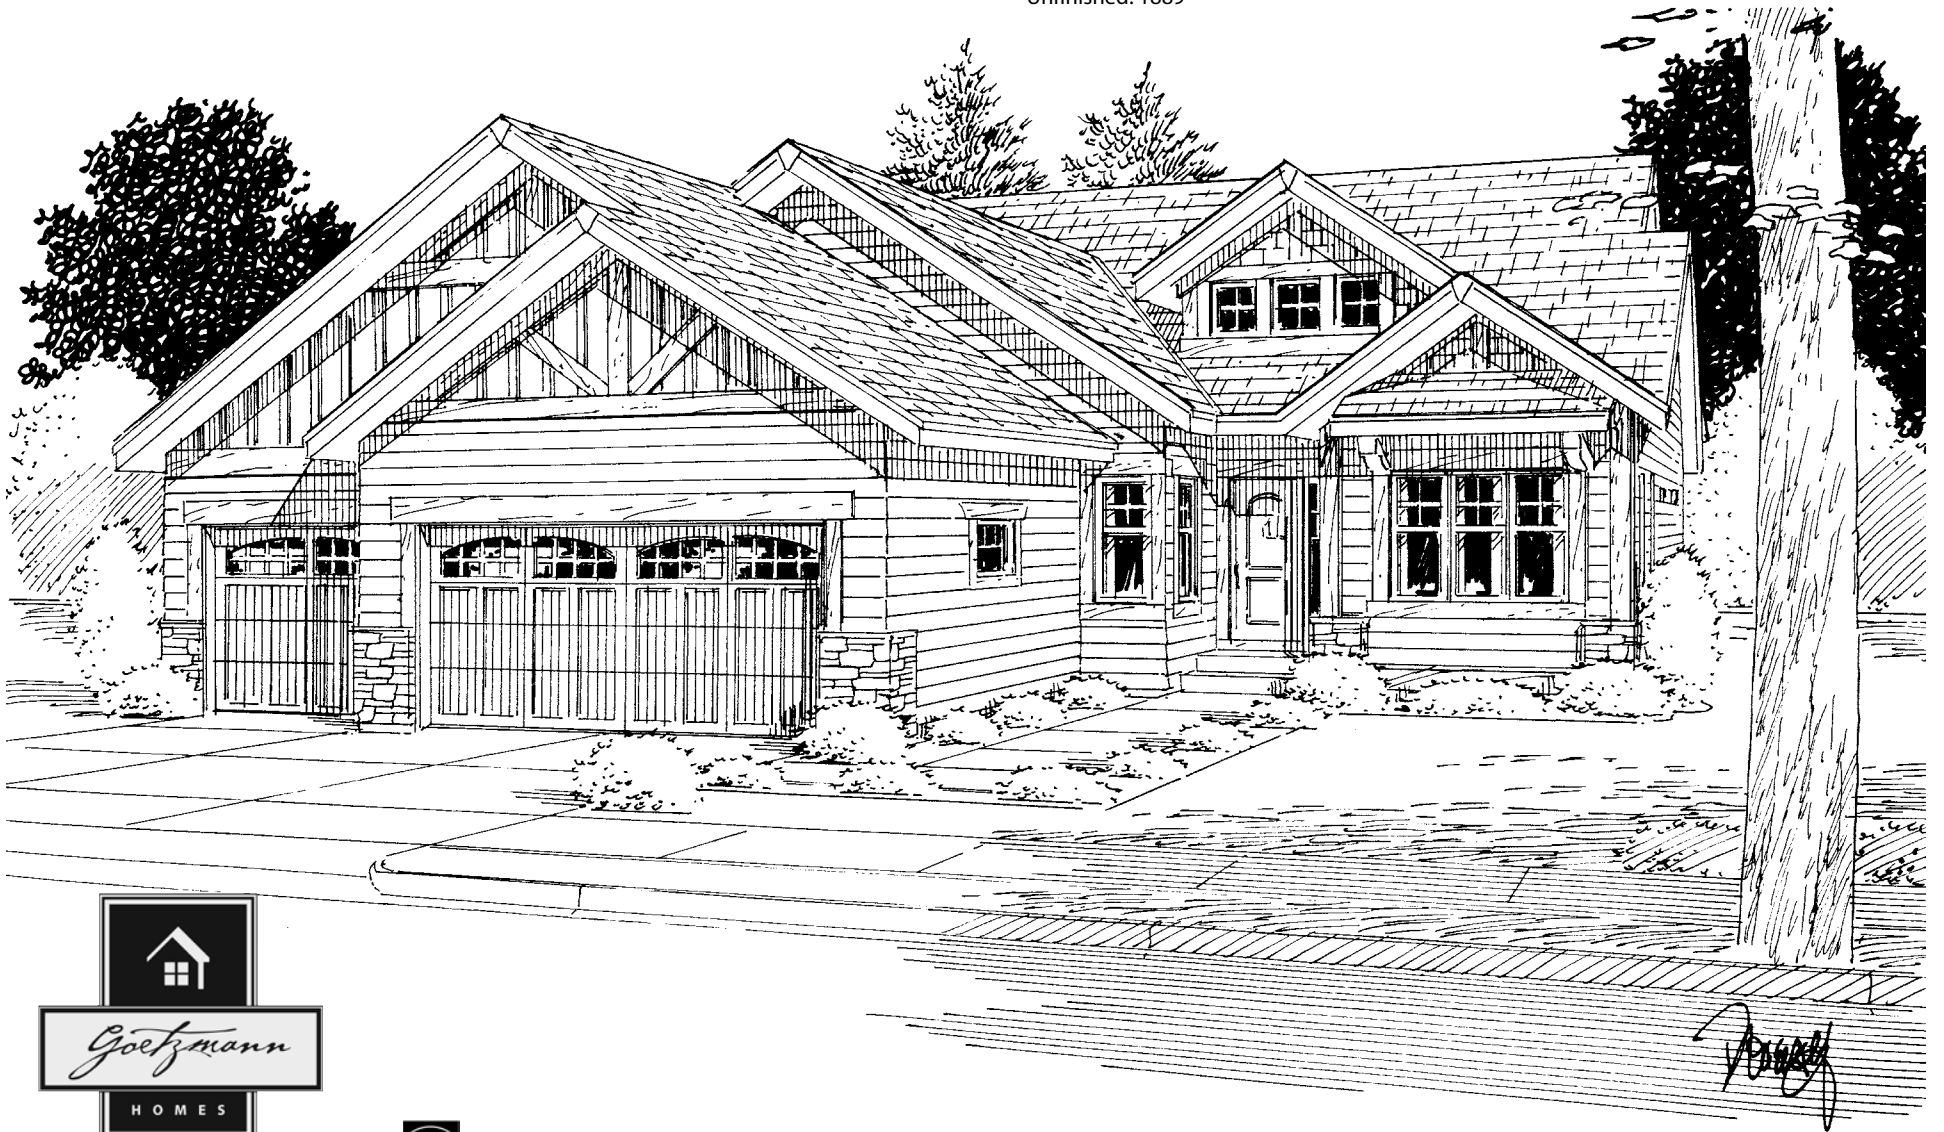

**THE LARKHAVEN**

**COLORADO RUSTIC**

3935 Total Square Feet

Finished: 2046

Unfinished: 1889

# THE LARKHAVEN | COLORADO RUSTIC

Main Level

Lower Level

Artist conception. All plans, features and specifications are subject to change without notification. Measurements are approximate and may vary.

WWW.GOETZMANNHOMES.COM

**THE LARKHAVEN** | CRAFTSMAN

3935 Total Square Feet  
Finished: 2046  
Unfinished: 1889