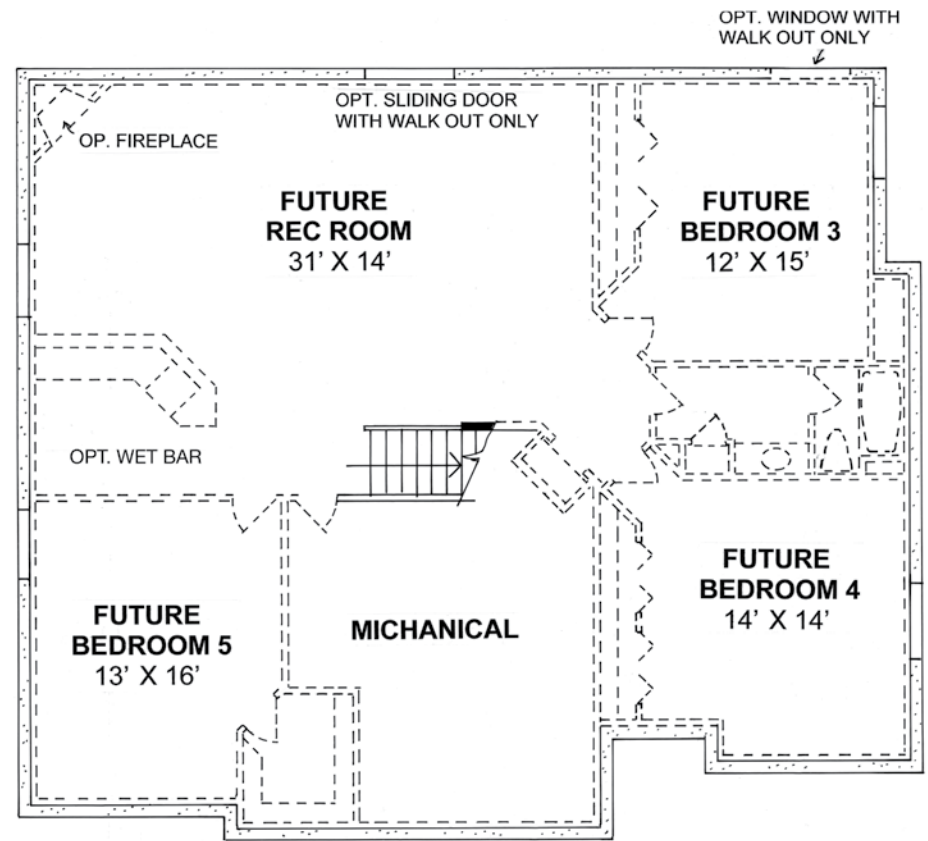

# THE LARKHAVEN | COLORADO RUSTIC

Main Level

Lower Level

Artist conception. All plans, features and specifications are subject to change without notification. Measurements are approximate and may vary.

WWW.GOETZMANNHOMES.COM

**THE LARKHAVEN** | CRAFTSMAN

3935 Total Square Feet  
Finished: 2046  
Unfinished: 1889

# THE LARKHAVEN | CRAFTSMAN

Main Level

Lower Level

Artist conception. All plans, features and specifications are subject to change without notification. Measurements are approximate and may vary.

WWW.GOETZMANNHOMES.COM