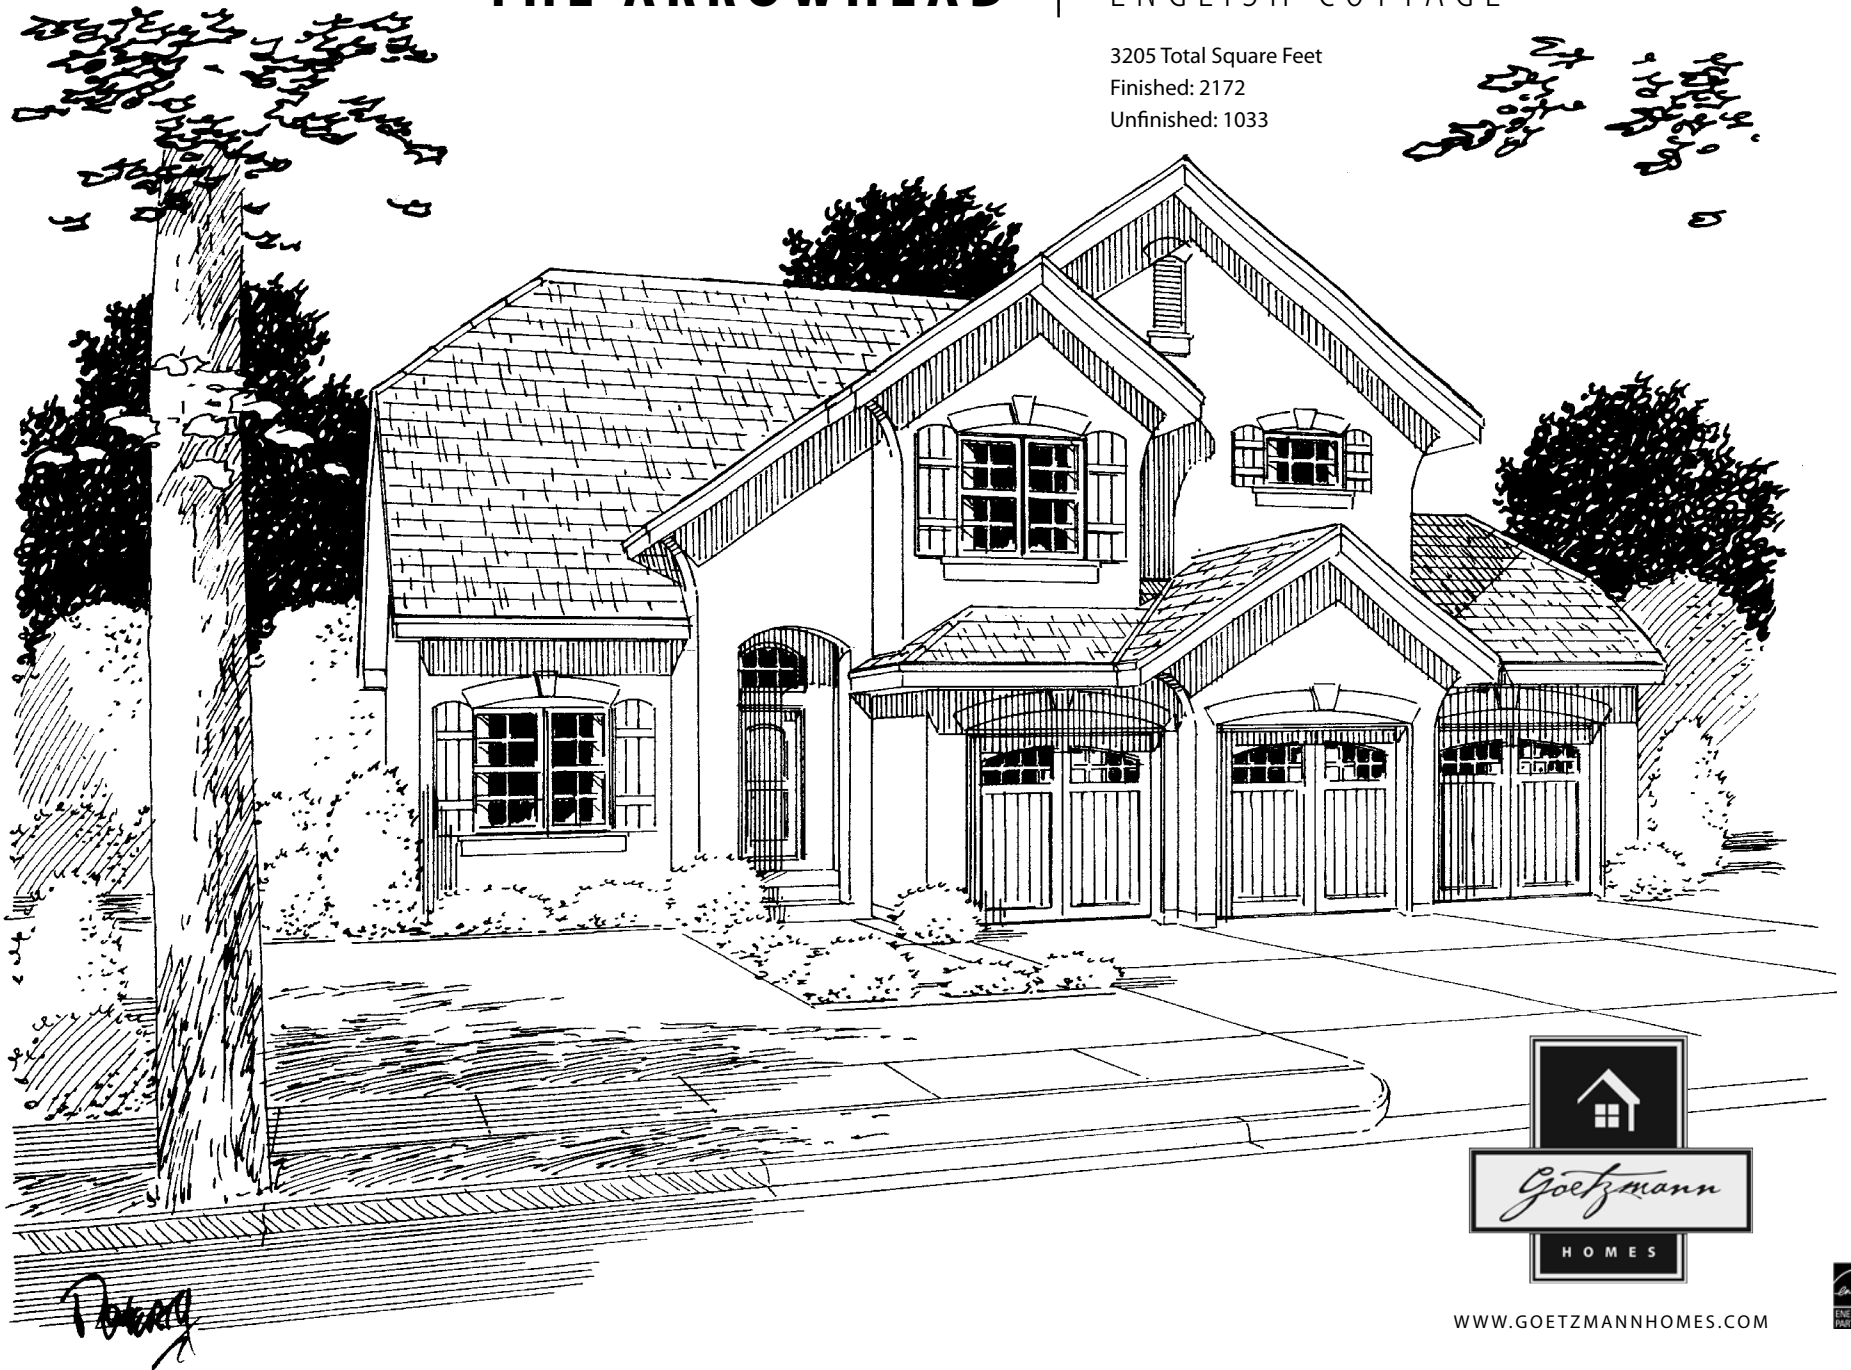

THE ARROWHEAD

COLORADO RUSTIC

3155 Total Square Feet

Finished: 2137

Unfinished: 1018

THE ARROWHEAD | COLORADO RUSTIC

Main Level

Upper Level

Upper Level

Lower Level

THE ARROWHEAD

ENGLISH COTTAGE

3205 Total Square Feet

Finished: 2172

Unfinished: 1033

THE ARROWHEAD | ENGLISH COTTAGE