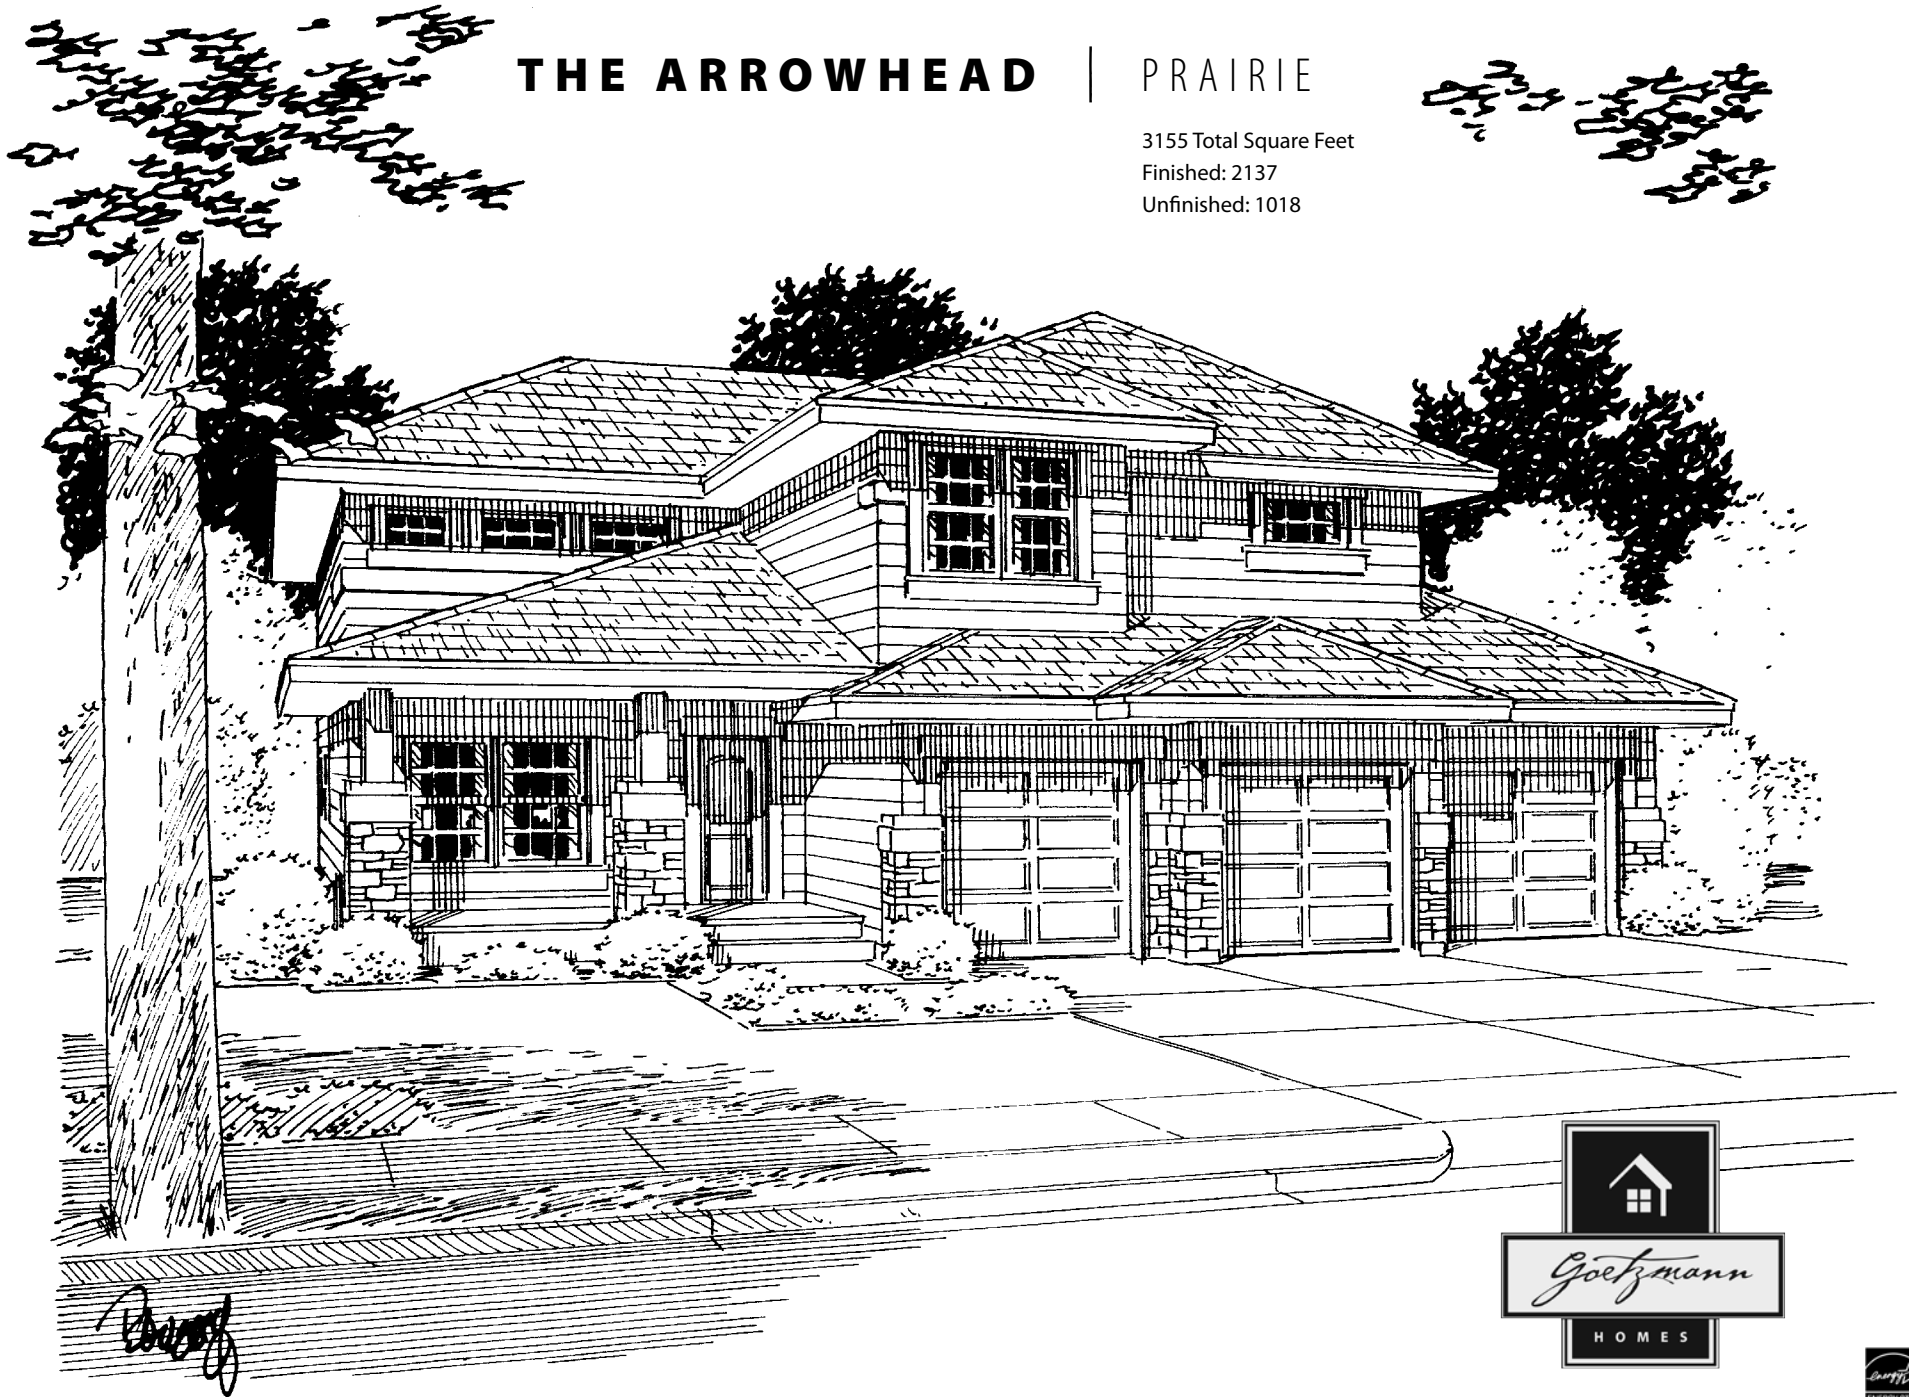

THE ARROWHEAD

COLORADO RUSTIC

3155 Total Square Feet

Finished: 2137

Unfinished: 1018

THE ARROWHEAD | COLORADO RUSTIC

Main Level

Upper Level

Lower Level

THE ARROWHEAD

PRAIRIE

3155 Total Square Feet

Finished: 2137

Unfinished: 1018

THE ARROWHEAD | PRAIRIE

Main Level

Upper Level

Lower Level

THE ARROWHEAD

ENGLISH COTTAGE

3205 Total Square Feet

Finished: 2172

Unfinished: 1033

THE ARROWHEAD | ENGLISH COTTAGE