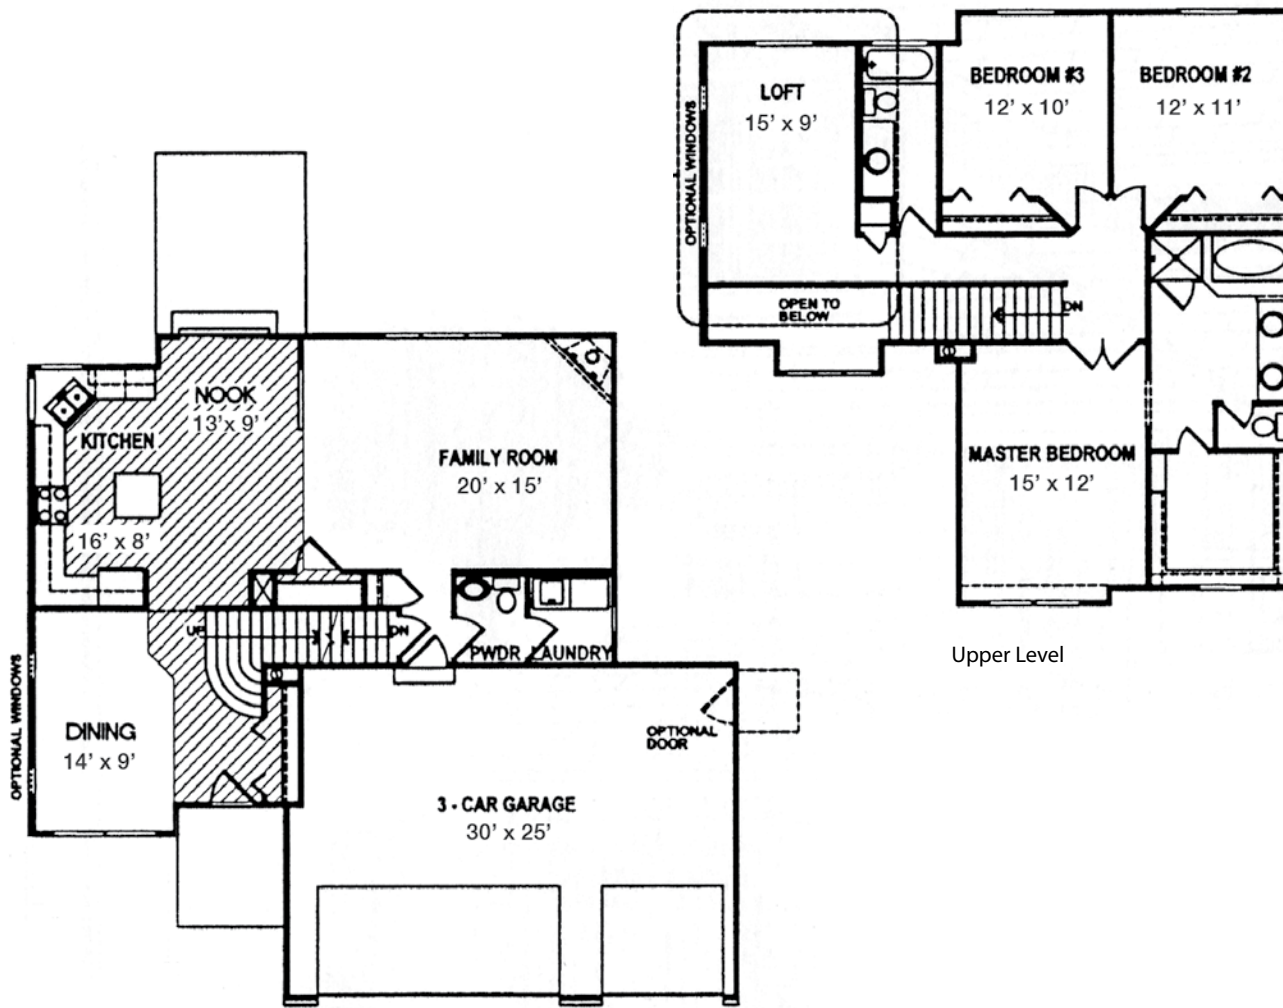

THE ARROWHEAD

COLORADO RUSTIC

3155 Total Square Feet

Finished: 2137

Unfinished: 1018

THE ARROWHEAD | COLORADO RUSTIC

Main Level

Upper Level

Lower Level

THE ARROWHEAD

PRAIRIE

3155 Total Square Feet

Finished: 2137

Unfinished: 1018

THE ARROWHEAD | PRAIRIE

Main Level

Upper Level

Lower Level

THE ARROWHEAD

ENGLISH COTTAGE

3205 Total Square Feet

Finished: 2172

Unfinished: 1033

THE ARROWHEAD | ENGLISH COTTAGE

Main Level

Upper Level

Lower Level