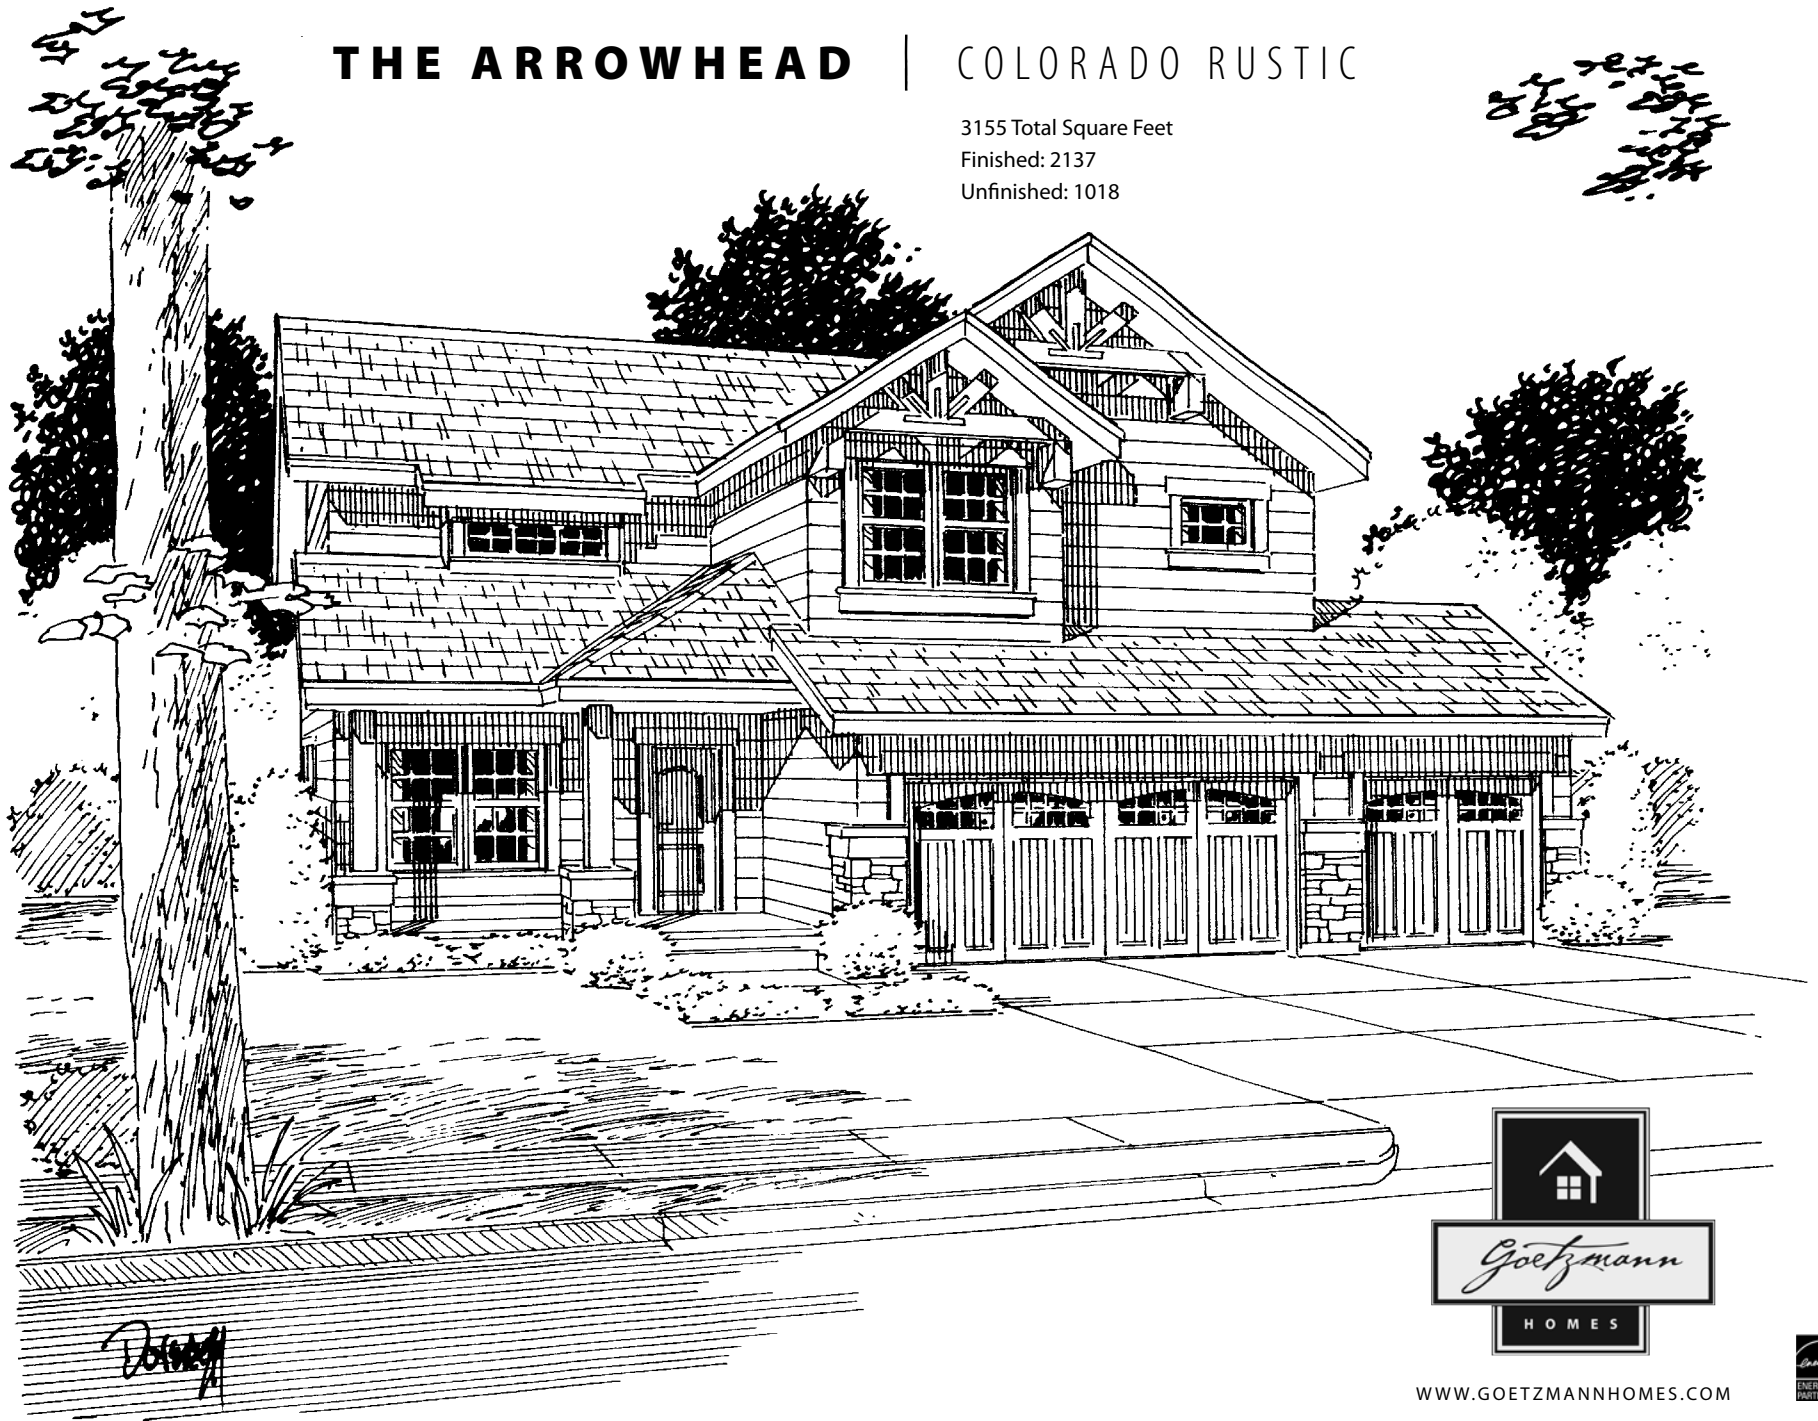

THE ARROWHEAD

COLORADO RUSTIC

3155 Total Square Feet

Finished: 2137

Unfinished: 1018

THE ARROWHEAD | COLORADO RUSTIC

Main Level

Upper Level

Lower Level

THE ARROWHEAD

PRAIRIE

3155 Total Square Feet

Finished: 2137

Unfinished: 1018

THE ARROWHEAD | PRAIRIE

Main Level

Upper Level

Lower Level

THE ARROWHEAD

ENGLISH COTTAGE

3205 Total Square Feet

Finished: 2172

Unfinished: 1033

THE ARROWHEAD | ENGLISH COTTAGE