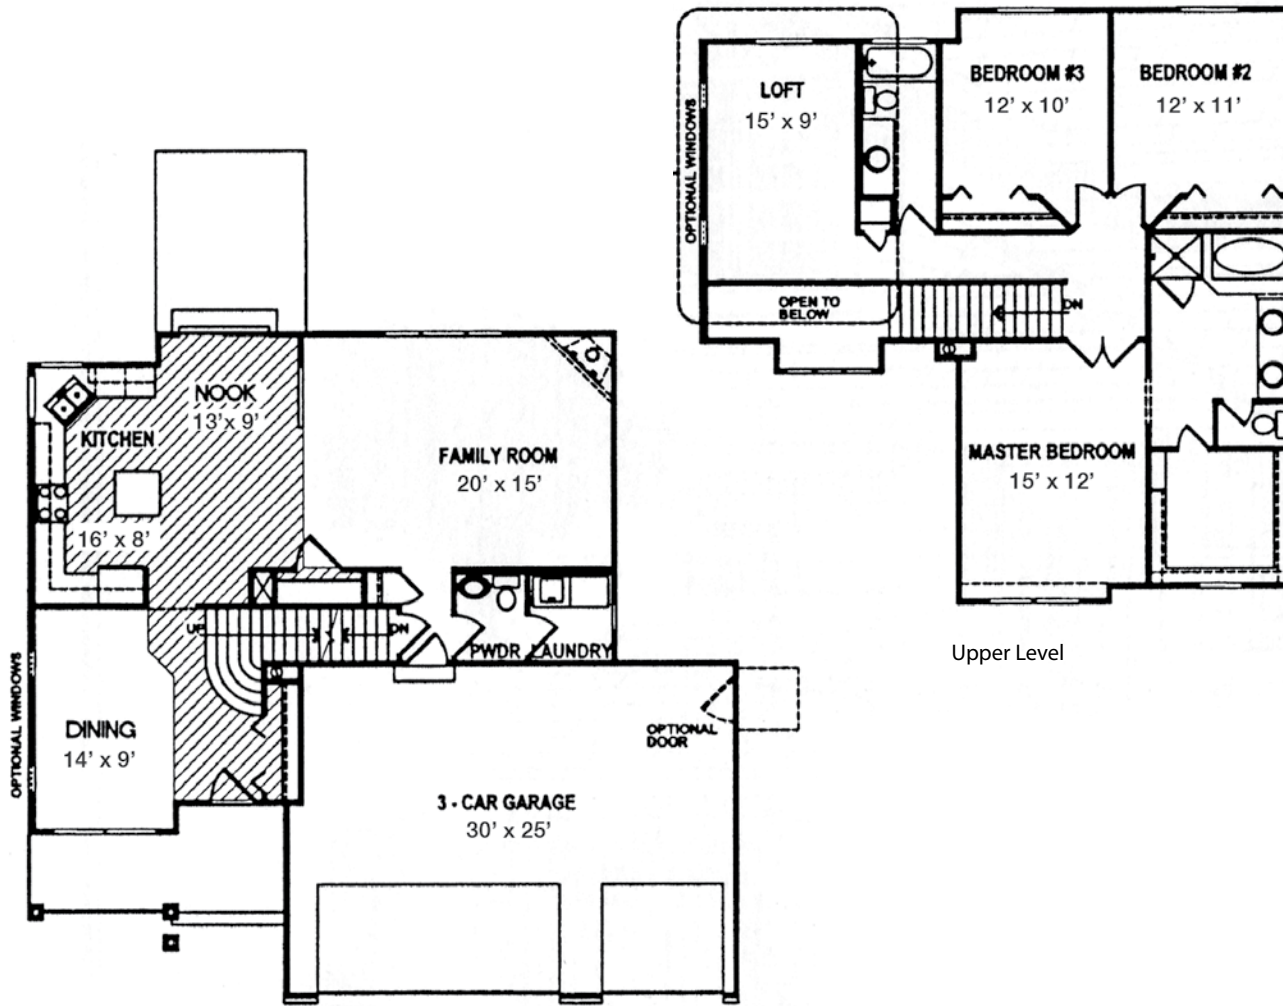

THE ARROWHEAD

COLORADO RUSTIC

3155 Total Square Feet

Finished: 2137

Unfinished: 1018

THE ARROWHEAD | COLORADO RUSTIC

Main Level

Upper Level

Lower Level

THE ARROWHEAD

PRAIRIE

3155 Total Square Feet

Finished: 2137

Unfinished: 1018

THE ARROWHEAD | PRAIRIE

Main Level

Upper Level

Lower Level

THE ARROWHEAD

ENGLISH COTTAGE

3205 Total Square Feet

Finished: 2172

Unfinished: 1033

THE ARROWHEAD | ENGLISH COTTAGE

Main Level

Upper Level

Lower Level