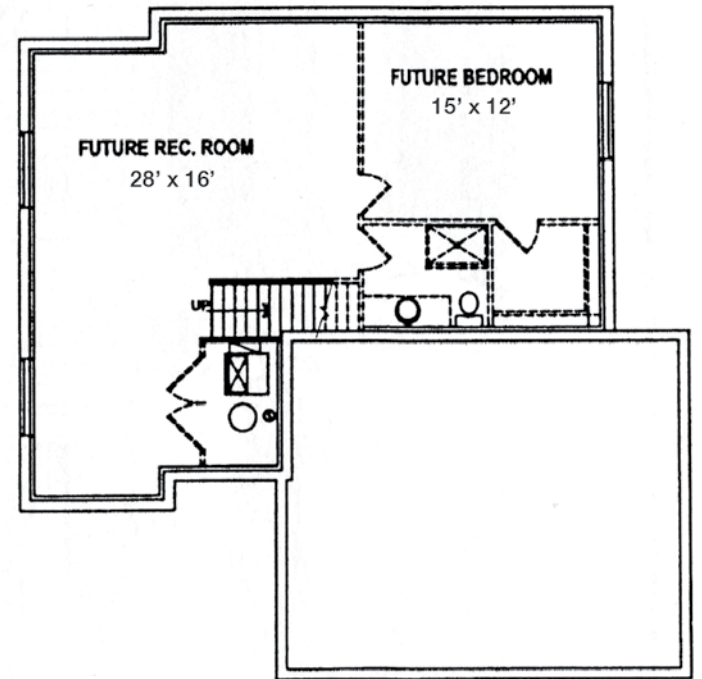

THE ARROWHEAD

COLORADO RUSTIC

3155 Total Square Feet

Finished: 2137

Unfinished: 1018

THE ARROWHEAD | COLORADO RUSTIC

Main Level

Upper Level

Lower Level

THE ARROWHEAD

PRAIRIE

3155 Total Square Feet

Finished: 2137

Unfinished: 1018

THE ARROWHEAD | PRAIRIE

Main Level

Upper Level

Lower Level

THE ARROWHEAD

ENGLISH COTTAGE

3205 Total Square Feet

Finished: 2172

Unfinished: 1033

THE ARROWHEAD | ENGLISH COTTAGE

Main Level

Upper Level

Lower Level