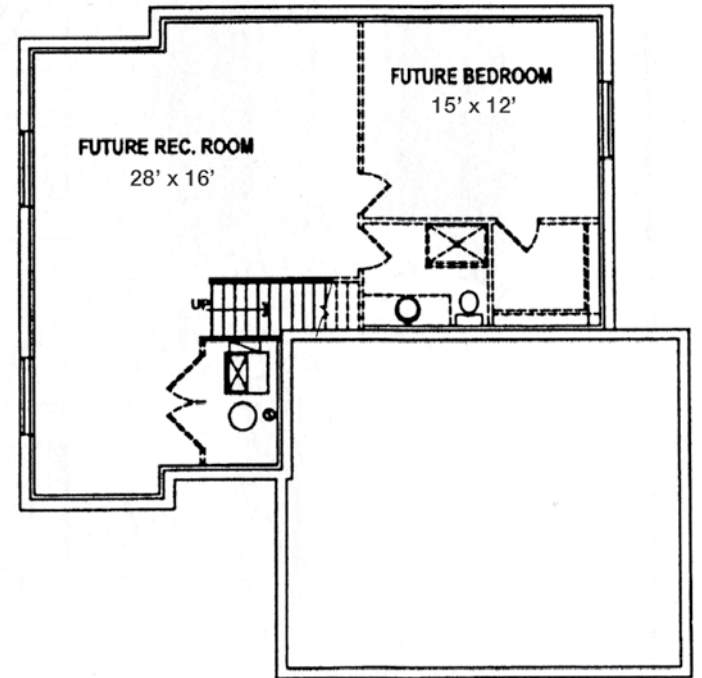

THE ARROWHEAD

COLORADO RUSTIC

3155 Total Square Feet

Finished: 2137

Unfinished: 1018

THE ARROWHEAD | COLORADO RUSTIC

Main Level

Upper Level

Lower Level

THE ARROWHEAD

PRAIRIE

3155 Total Square Feet

Finished: 2137

Unfinished: 1018

THE ARROWHEAD | PRAIRIE

Main Level

Upper Level

Lower Level

THE ARROWHEAD

ENGLISH COTTAGE

3205 Total Square Feet

Finished: 2172

Unfinished: 1033

THE ARROWHEAD | ENGLISH COTTAGE

Main Level

Upper Level

Lower Level