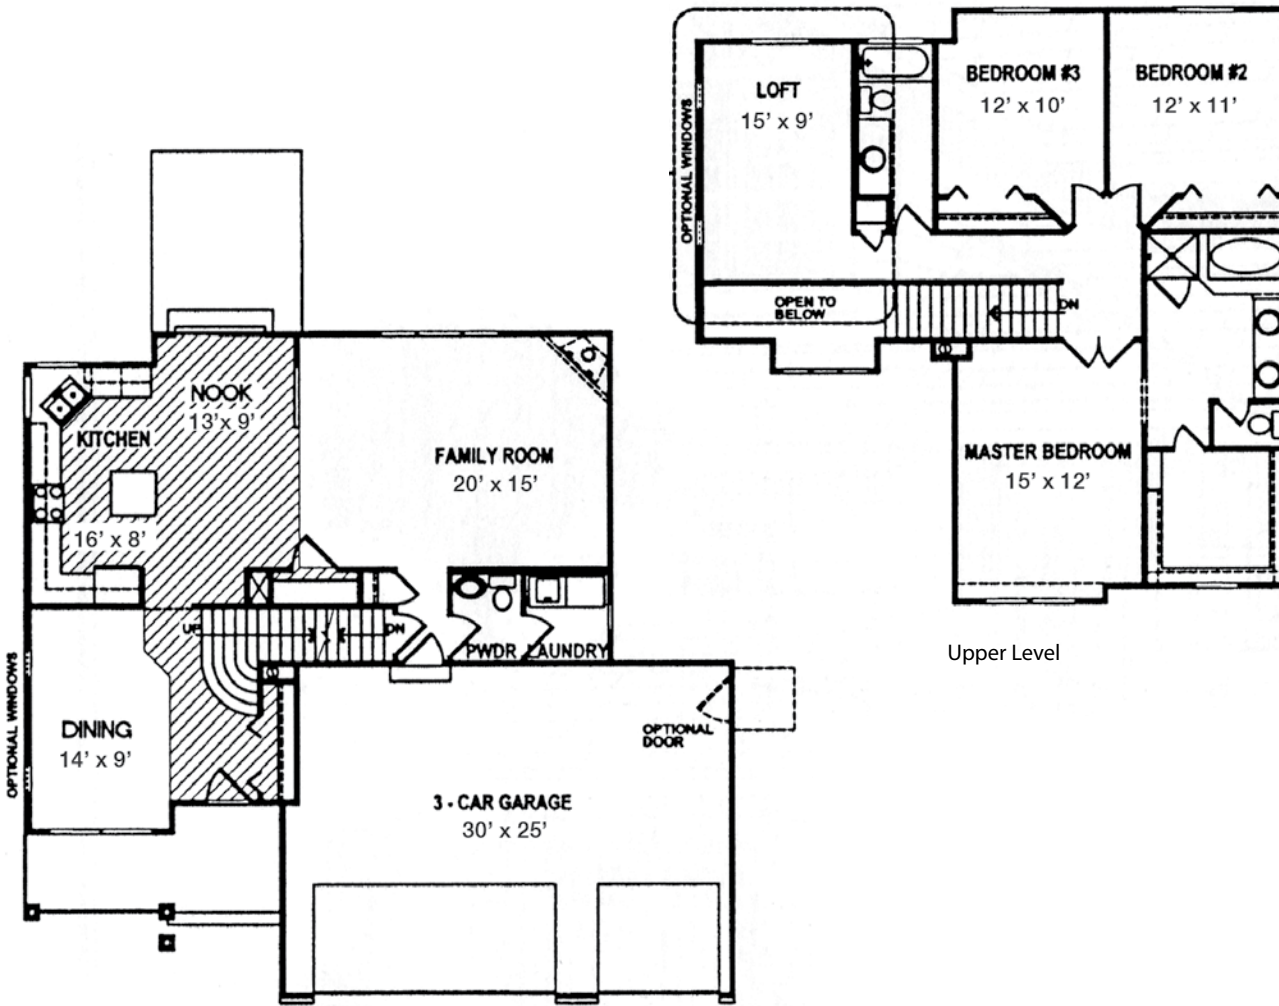

THE ARROWHEAD

COLORADO RUSTIC

3155 Total Square Feet

Finished: 2137

Unfinished: 1018

THE ARROWHEAD | COLORADO RUSTIC

Main Level

Upper Level

Lower Level

THE ARROWHEAD

PRAIRIE

3155 Total Square Feet

Finished: 2137

Unfinished: 1018

THE ARROWHEAD | PRAIRIE

Main Level

Upper Level

Lower Level

THE ARROWHEAD

ENGLISH COTTAGE

3205 Total Square Feet

Finished: 2172

Unfinished: 1033

THE ARROWHEAD | ENGLISH COTTAGE

Main Level

Upper Level

Lower Level